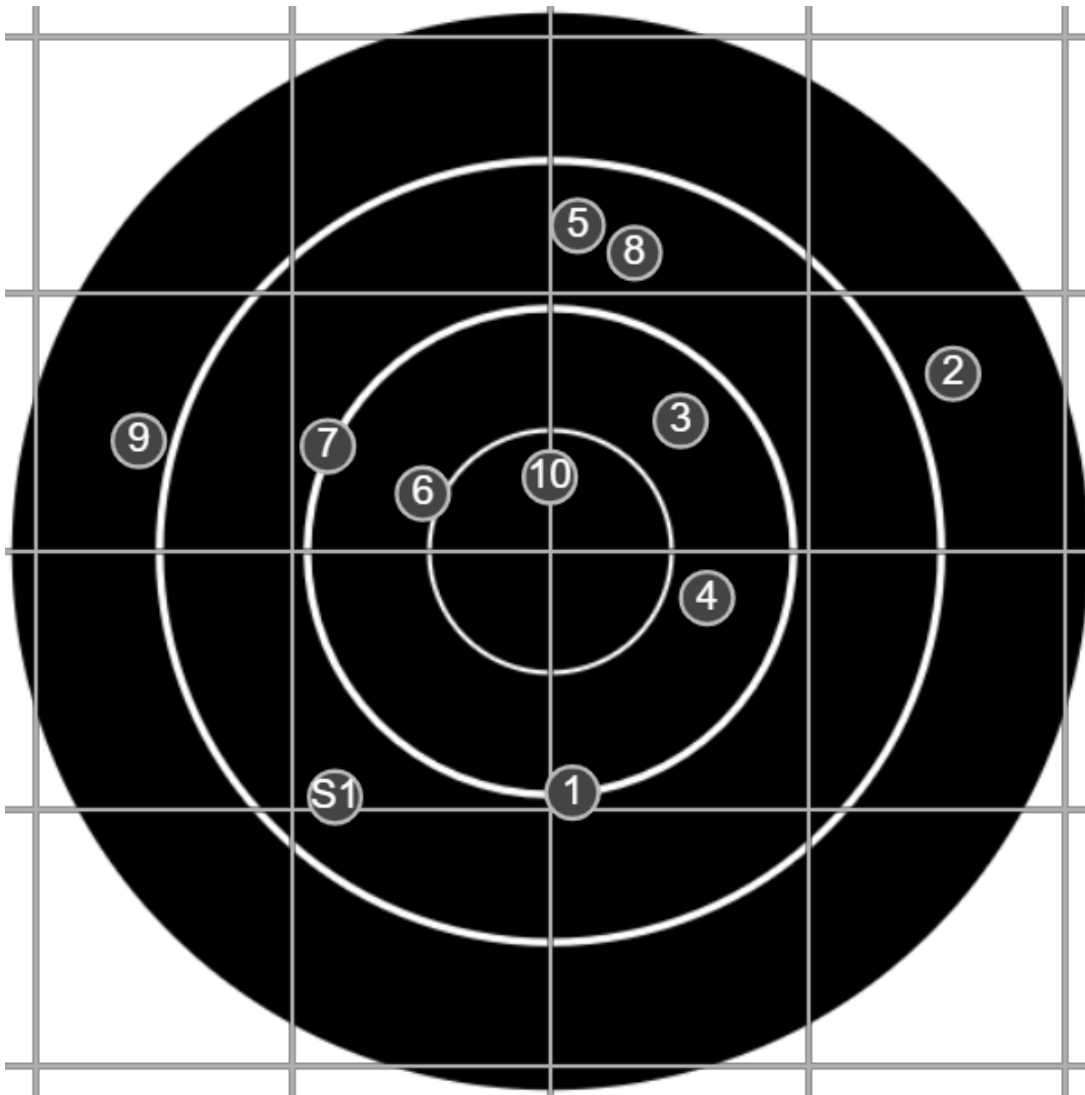

**SILVER  
MOUNTAIN  
TARGETS**  
Made in Canada

true  
Sat Dec 03 2022  
3:25:05 pm

**BRC Club Shoot**  
Captains Trophy  
800yards

**BRC T6 [-66]**  
AU-LR

Group: 843.5 mm  
(840.7w x 585.3h)

(Iron)  
Shooter  
Ron Gibson [m05]

**44.1**

**FINAL**  
v: 1670, sd: 14.6

#	fps	score
10	1664	<b>V</b>
9	1670	<b>3</b>
8	1658	<b>4</b>
7	1699	<b>5</b>
6	1676	<b>5</b>
5	1656	<b>4</b>
4	1651	<b>5</b>
3	1660	<b>5</b>
2	1688	<b>3</b>
1	1678	<b>5</b>
S1	1677	<b>(4)</b>

**SILVER  
MOUNTAIN  
TARGETS**  
Made in Canada

true  
Sat Dec 03 2022  
4:16:12 pm

**BRC Club Shoot**  
Captains Trophy  
800yards

**BRC T6 [-66]**  
AU-LR

Group: 522.5 mm  
(413.3w x 482.3h)

(Iron)  
**Shooter**  
Ron Gibson [m05]