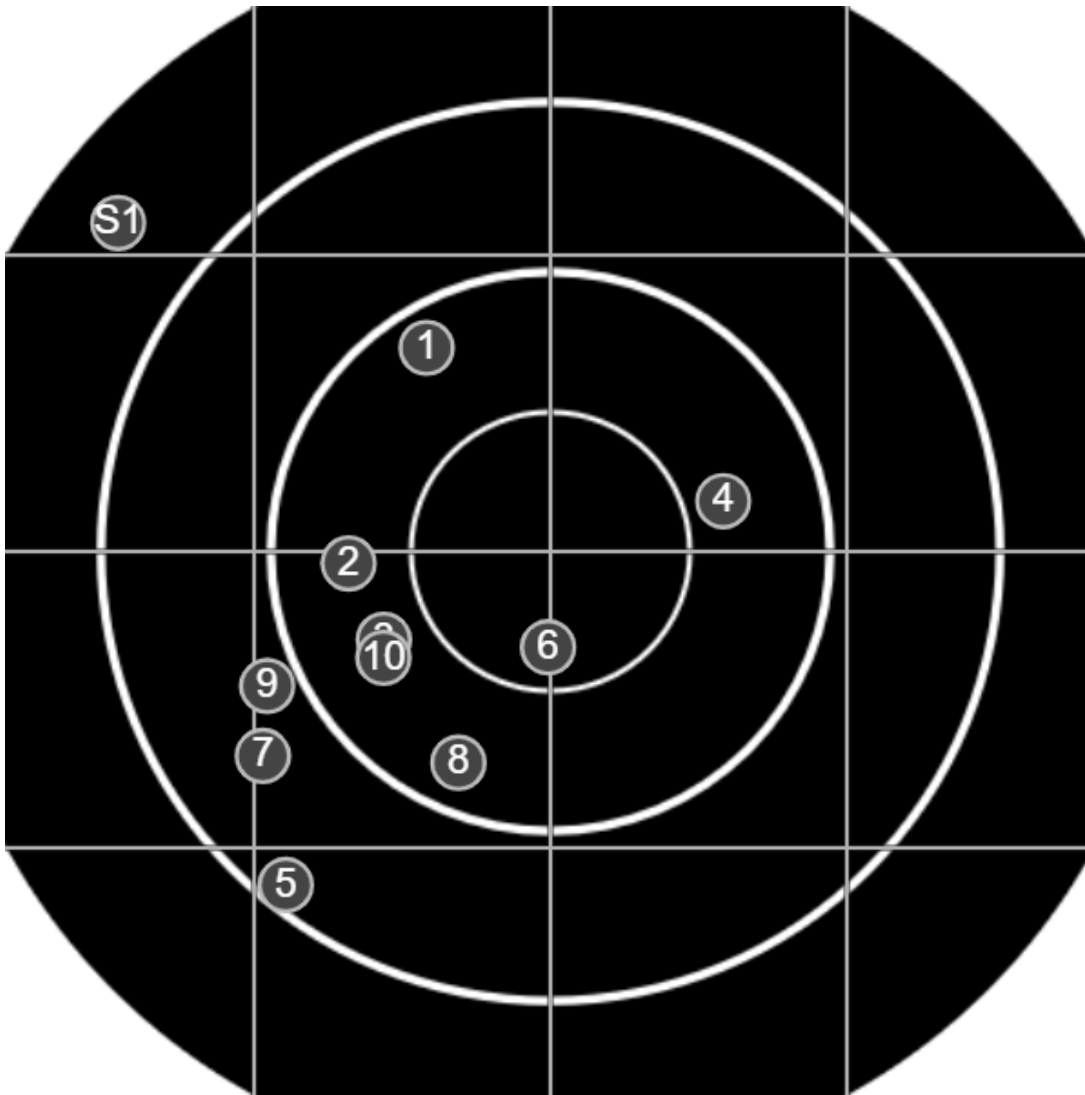

**SILVER
MOUNTAIN
TARGETS**
Made in Canada

true
Sat Dec 03 2022
4:16:12 pm

BRC Club Shoot
Captains Trophy
800yards

BRC T6 [-66]
AU-LR

Group: 522.5 mm
(413.3w x 482.3h)

(Iron)
Shooter
Ron Gibson [m05]

47.1

FINAL
v: 1672, sd: 7.2

#	fps	score
10	1676	5
9	1665	4
8	1662	5
7	1666	4
6	1672	V
5	1664	4
4	1686	5
3	1672	5
2	1674	5
1	1679	5
S1	1674	(3)