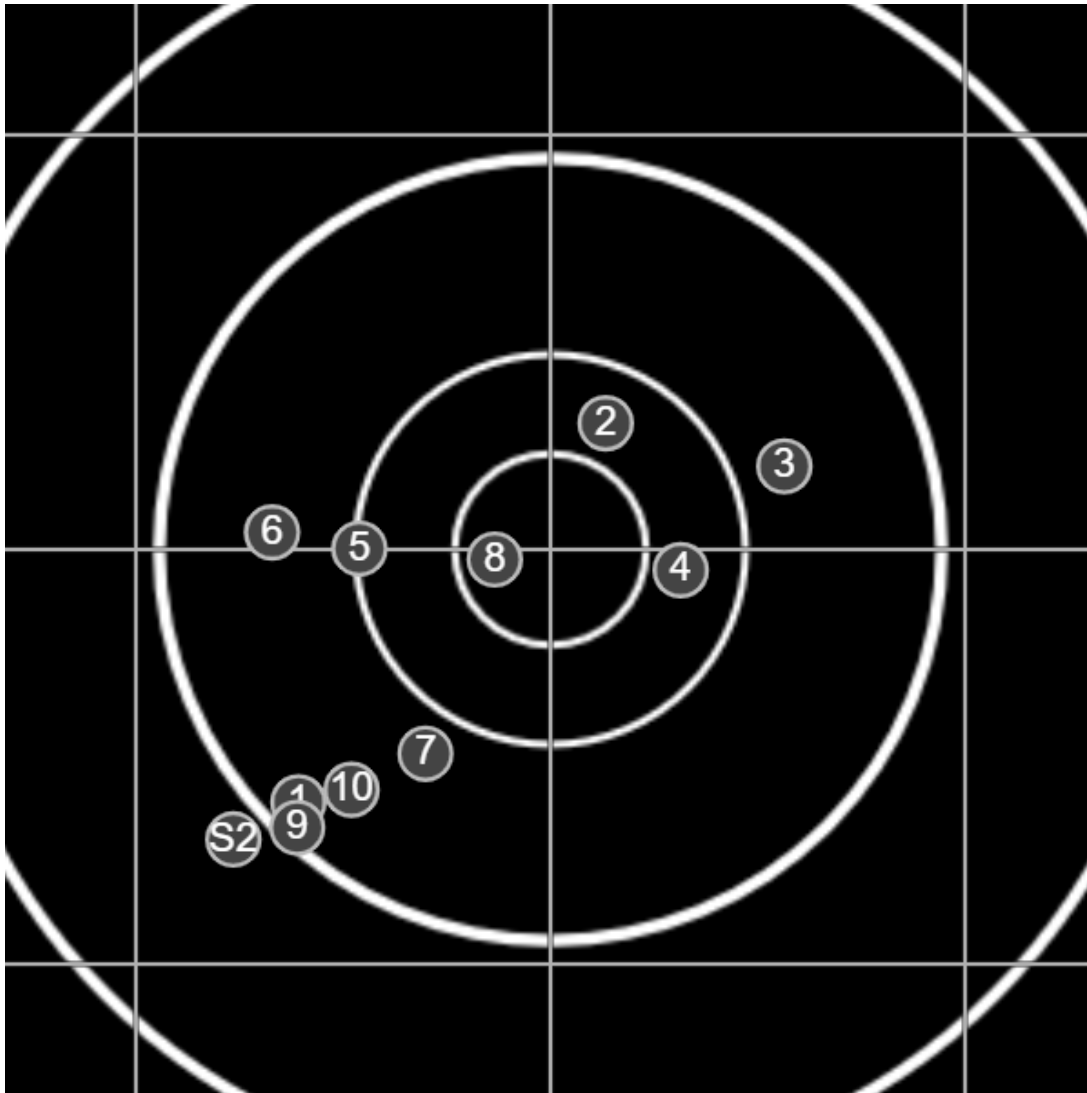

**SILVER
MOUNTAIN
TARGETS**
Made in Canada

true
Sat Dec 10 2022
1:14:52 pm

BRC Club Shoot
Captains Trophy
900yards

BRC T6 [-61]
AU-LR

Group: 389.1 mm
(328.6w x 259.5h)

(F)
Shooter
David Butler [m20]

54.1

FINAL
v: 1476, sd: 11.7

BRC T6 [-61]
AU-LR

Group: 355.6 mm
(334.3w x 344.6h)

(F)
Shooter
David Butler [m20]

53.1

FINAL
v: 1466, sd: 10.2

#	fps	score
10	1461	5
9	1456	6
8	1452	X
7	1467	5
6	1458	5
5	1458	5
4	1485	5
3	1471	4
2	1467	6
1	1481	6
S2	1469	(5)
S1	1460	(4)