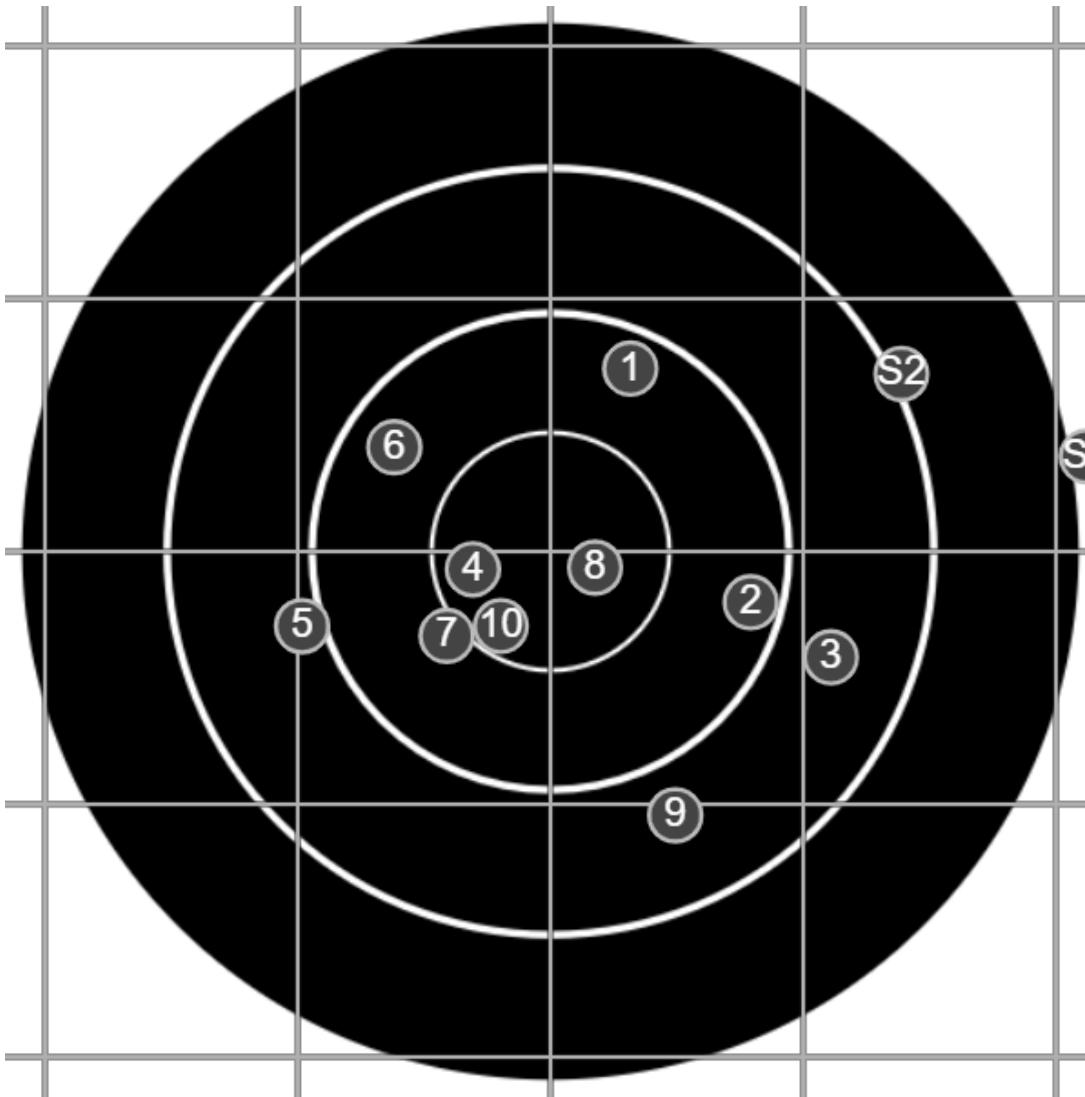

BRC Club Shoot
Captains Trophy
900yards

BRC T6 [-61]
AU-LR

Group: 557.6 mm
(556.6w x 470.2h)

(Iron)
Shooter
Gordon Shepherd [m02]

47.3

FINAL
v: 1405, sd: 9.5

#	fps	score
10	1409	V
9	1390	4
8	1410	V
7	1400	5
6	1422	5
5	1403	4
4	1392	V
3	1400	4
2	1416	5
1	1407	5
S2	1423	(3)
S1	1392	(2)