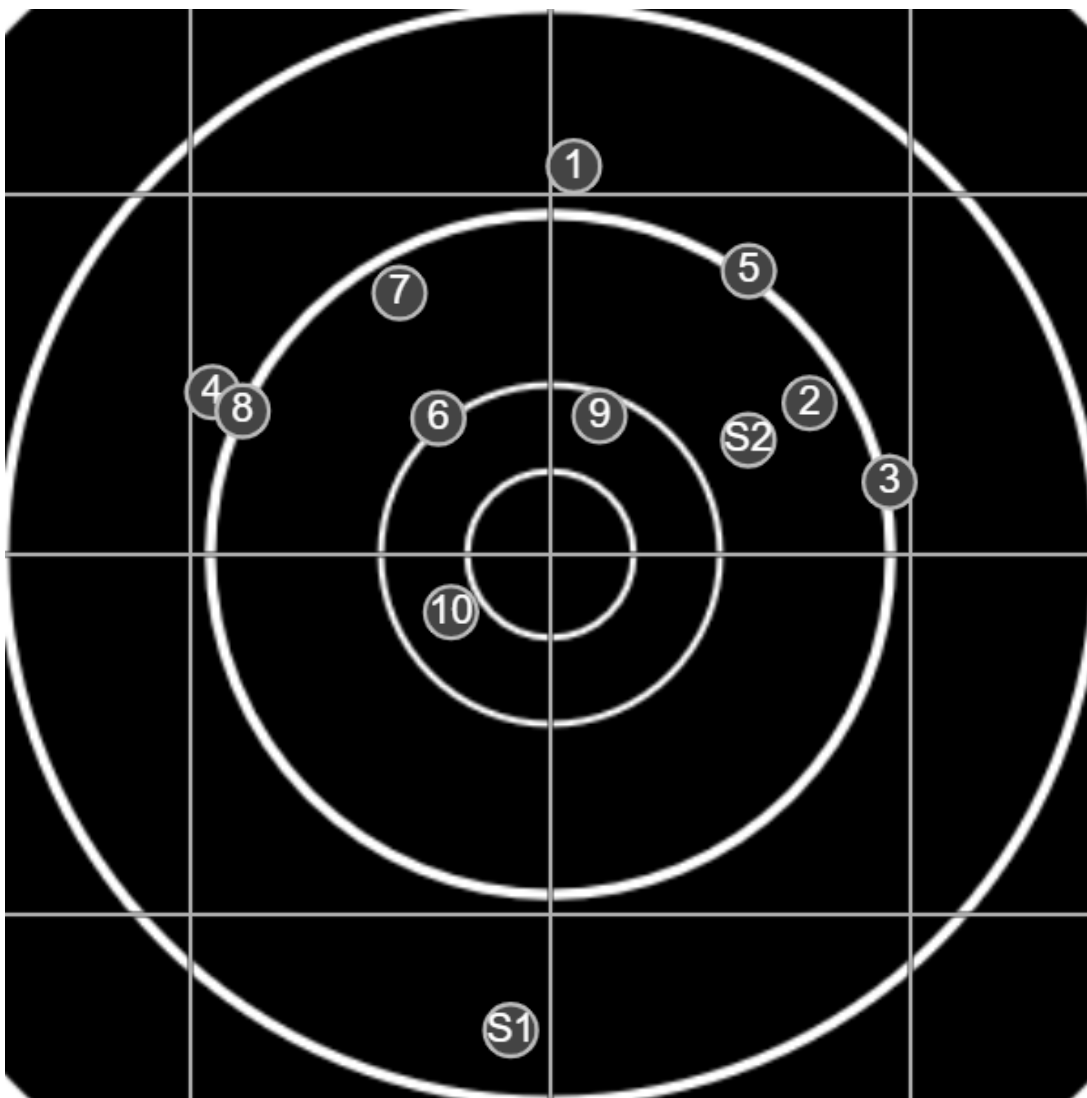

**SILVER  
MOUNTAIN  
TARGETS**  
Made in Canada

true  
Sat Dec 10 2022  
1:34:14 pm

**BRC Club Shoot**  
Captains Trophy  
900yards

**BRC T4 [-63]**  
AU-LR

Group: 503.8 mm  
(499.5w x 329.0h)

(F)

**Shooter**  
Mal Wright [m24]

**51.0**

**FINAL**

v: 1864, sd: 9.6

#	fps	score
10	1885	6
9	1865	6
8	1864	5
7	1864	5
6	1866	6
5	1859	5
4	1863	4
3	1844	5
2	1862	5
1	1863	4
S2	1835	(5)
S1	1812	(4)

**SILVER  
MOUNTAIN  
TARGETS**  
Made in Canada

true  
Sat Dec 10 2022  
2:12:45 pm

**BRC Club Shoot**  
Captains Trophy  
900yards

**BRC T4 [-63]**  
AU-LR

Group: 369.9 mm  
(368.6w x 141.7h)

(F)  
Shooter  
Mal Wright [m24]

**56.0**

**FINAL**  
v: 1862, sd: 12.7