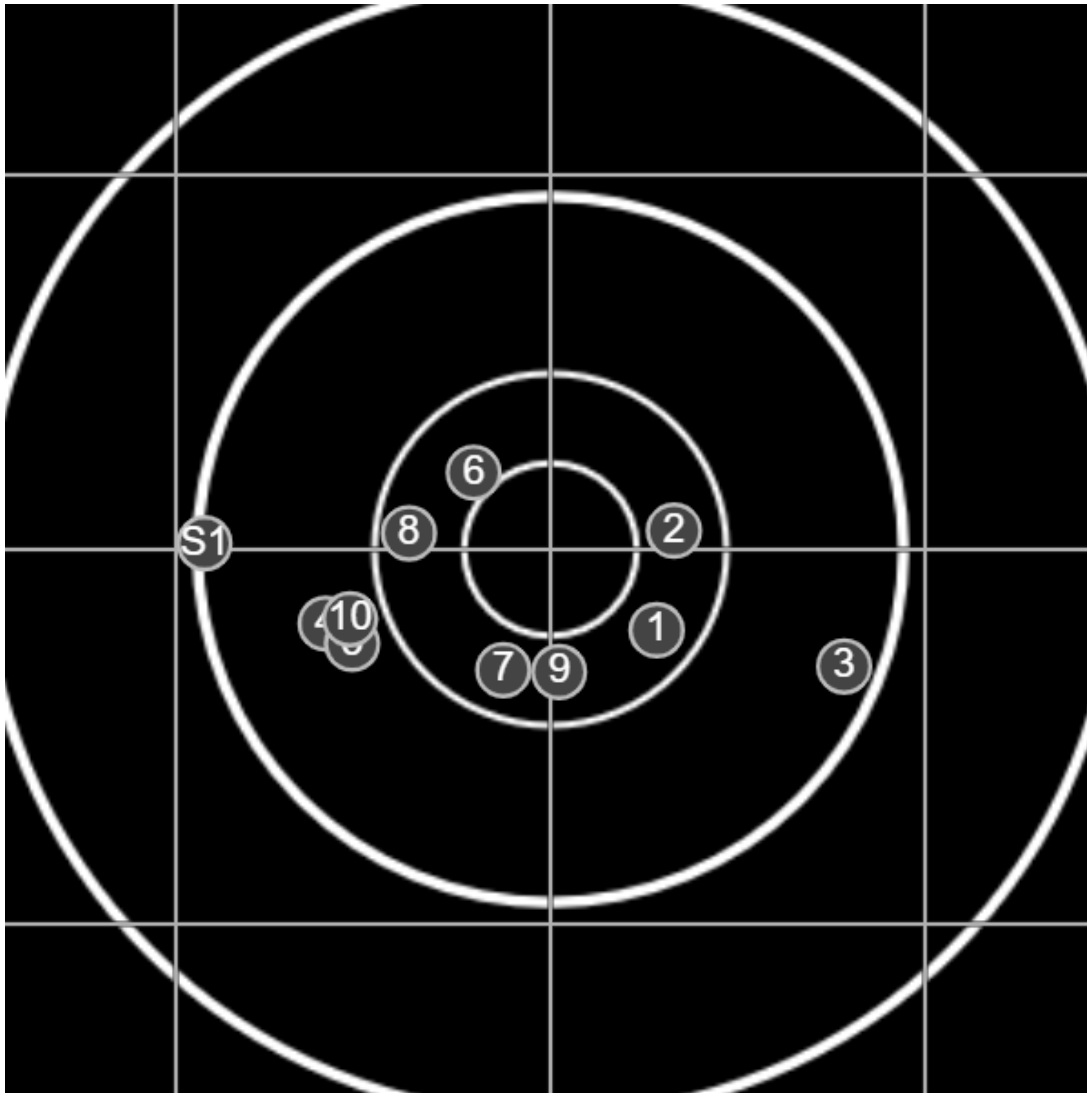

true  
Sat Dec 10 2022  
2:12:45 pm

**BRC Club Shoot**  
Captains Trophy  
900yards

**BRC T4 [-63]**  
AU-LR

Group: 369.9 mm  
(368.6w x 141.7h)

(F)  
Shooter  
Mal Wright [m24]

**56.0**

**FINAL**  
v: 1862, sd: 12.7