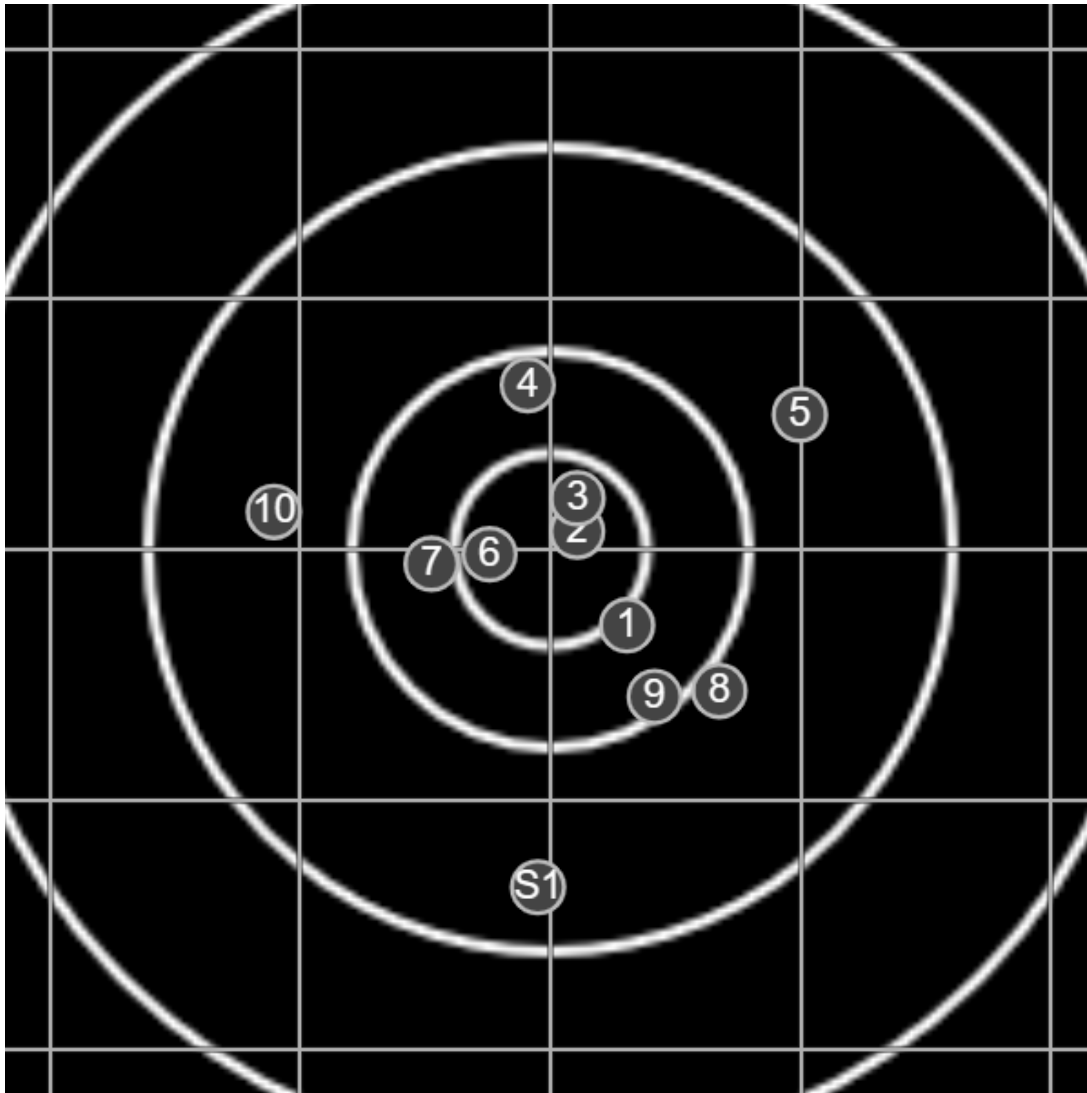

**SILVER  
MOUNTAIN  
TARGETS**  
Made in Canada

true  
Sat Dec 17 2022  
2:29:17 pm

**BRC Club Shoot**  
L Williams Cup  
300yards

**BRC T4 [-72]**  
AU-300y

Group: 170.6 mm  
(167.8w x 99.4h)

(Iron)  
**Shooter**  
Graeme Bright [m01]

**47.4**

**FINAL**  
v: 2492, sd: 52.0

#	fps	score
10	2487	4
9	2555	5
8	2471	4
7	2538	5
6	2444	V
5	2466	4
4	2484	5
3	2599	V
2	2446	V
1	2431	V
S1	2635	(4)

**SILVER  
MOUNTAIN  
TARGETS**  
Made in Canada

true  
Sat Dec 17 2022  
3:57:13 pm

**BRC Club Shoot**  
L Williams Cup  
300yards

**BRC T4 [-72]**  
AU-300y

Group: 138.4 mm  
(137.9w x 105.3h)

(Iron)  
Shooter  
Graeme Bright [m01]

**49.4**

**FINAL**  
v: 2469, sd: 16.5

#	fps	score
10	2452	V
9	2472	5
8	2440	V
7	2495	5
6	2454	5
5	2471	V
4	2475	5
3	2482	4
2	2457	5
1	2487	V