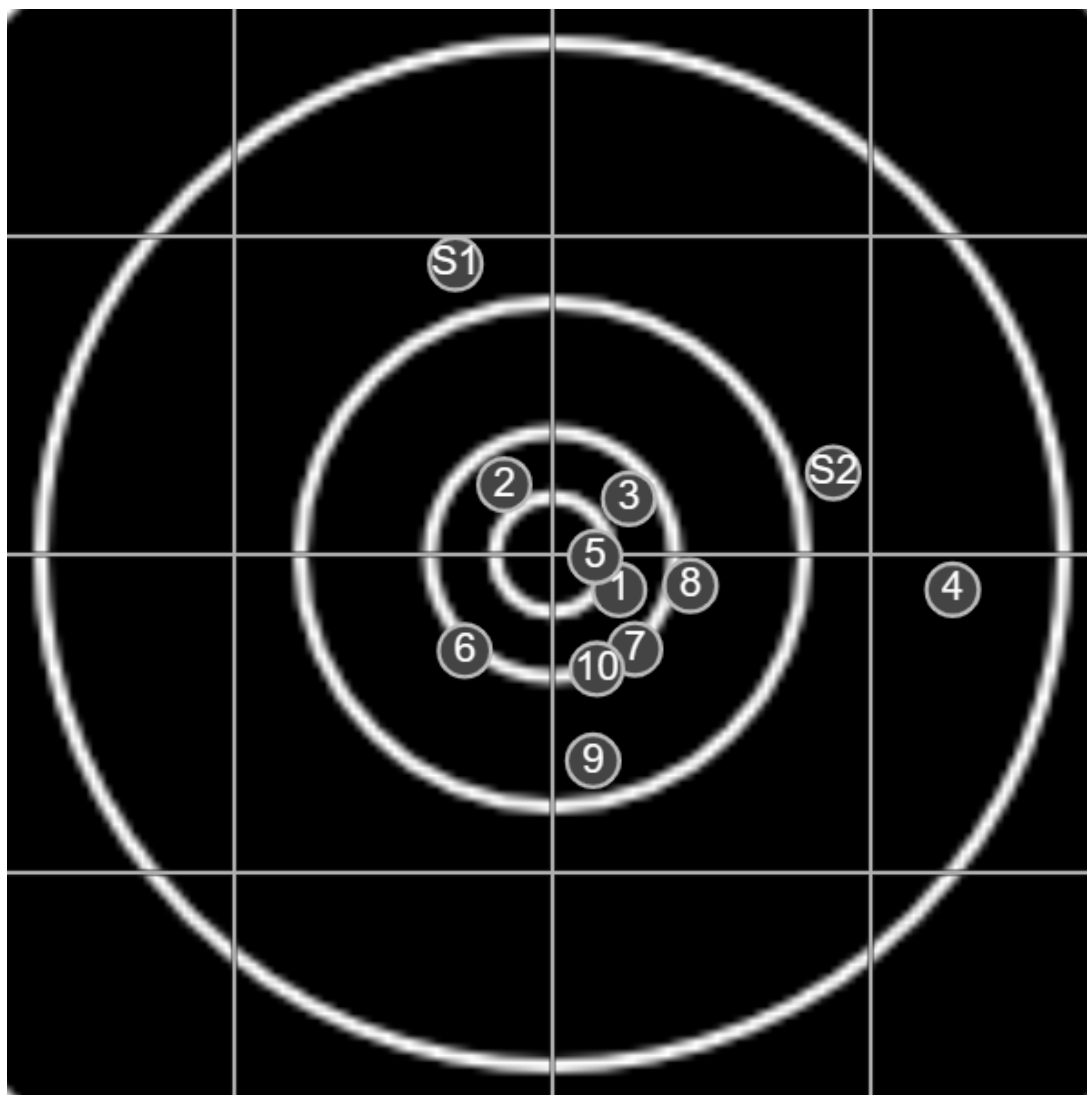

**SILVER
MOUNTAIN
TARGETS**
Made in Canada

true
Sat Dec 17 2022
3:01:33 pm

BRC Club Shoot
L Williams Cup
300yards

BRC T4 [-72]
AU-300y

Group: 123.3 mm
(122.3w x 69.2h)

(F)

Shooter
Graham Willis [m08]

57.2

FINAL
v: 2464, sd: 41.3

#	fps	score
10	2442	6
9	2461	5
8	2441	6
7	2447	6
6	2573	6
5	2451	X
4	2432	4
3	2435	6
2	2504	6
1	2449	X
S2	2453	(4)
S1	2441	(4)