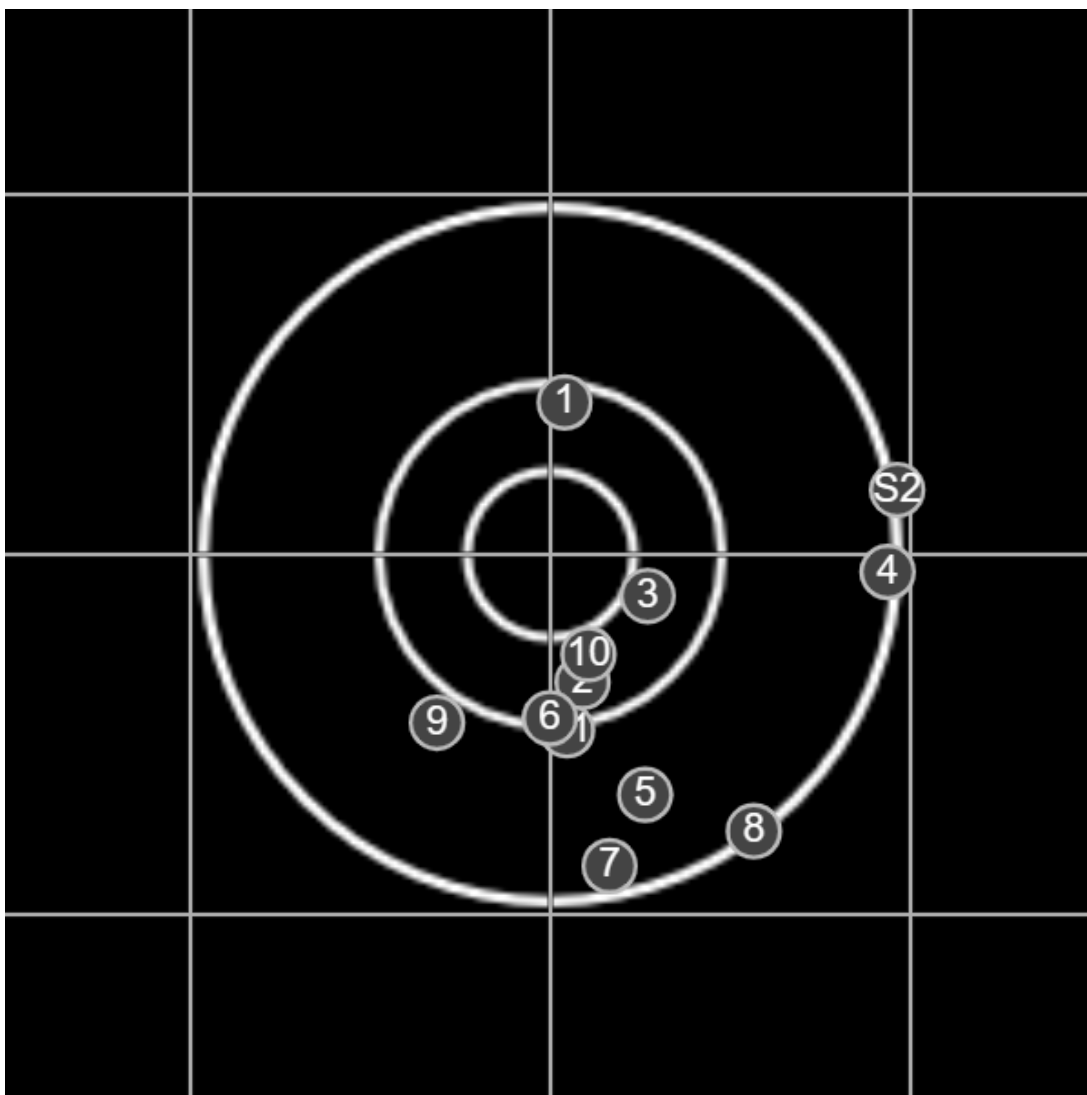

**SILVER  
MOUNTAIN  
TARGETS**  
Made in Canada

true  
31/12/2022  
1:46:08 pm

**BRC Club Shoot**  
L Williams Cup  
500yards

**BRC T6 [-66]**  
AU-500y

Group: 175.3 mm  
(166.3w x 171.1h)

(F)

**Shooter**  
David Butler [m20]

**55.0**

**FINAL**  
v: 1987, sd: 12.0

#	fps	score
10	1984	6
9	1983	5
8	2001	5
7	1967	5
6	1970	6
5	1985	5
4	1988	5
3	1999	6
2	2006	6
1	1983	6
S2	1976	(5)
S1	1965	(6)

**SILVER  
MOUNTAIN  
TARGETS**  
Made in Canada

true  
31/12/2022  
2:25:16 pm

**BRC Club Shoot**  
L Williams Cup  
500yards

**BRC T6 [-66]**  
AU-500y

Group: 164.0 mm  
(153.8w x 93.6h)

(F)

**Shooter**  
David Butler [m20]

**56.4**

**FINAL**

v: 1995, sd: 10.6

#	fps	score
10	1980	X
9	1986	X
8	2002	X
7	1989	5
6	1996	4
5	2007	5
4	2015	6
3	1998	6
2	1985	X
1	1986	6
S2	1980	(5)
S1	1982	(6)