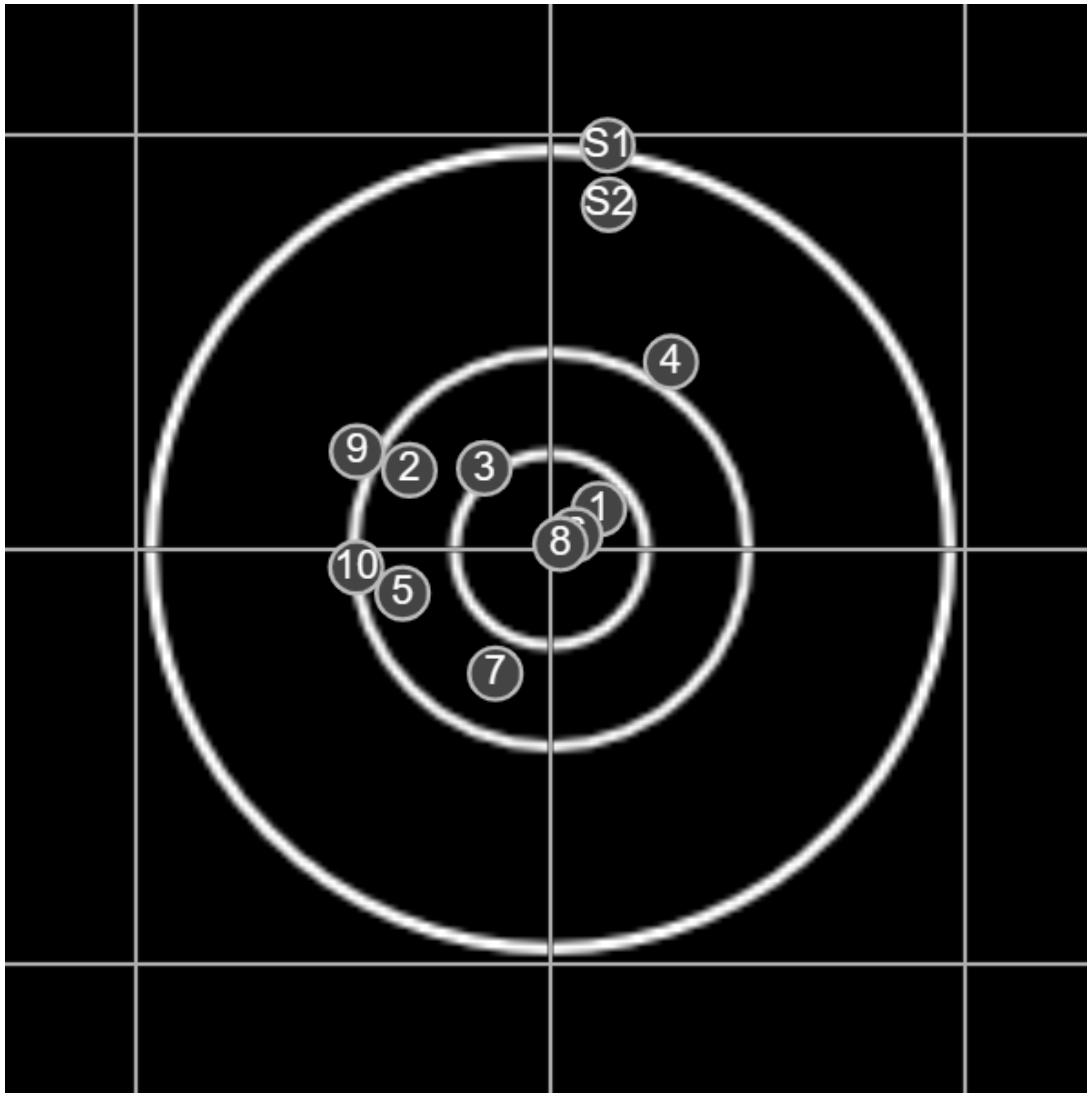

**SILVER  
MOUNTAIN  
TARGETS**  
Made in Canada

true  
31/12/2022  
1:12:14 pm

**BRC Club Shoot**  
L Williams Cup  
500yards

**BRC T4 [-68]**  
AU-500y

Group: 120.5 mm  
(100.9w x 99.9h)

(F)

**Shooter**  
Jeff Eppleston [m07]

**58.4**

**FINAL**  
v: 2102, sd: 14.0

#	fps	score
10	2099	6
9	2097	5
8	2091	X
7	2135	6
6	2095	X
5	2094	6
4	2094	5
3	2118	X
2	2088	6
1	2108	X
S2	2052	(5)
S1	2063	(5)

**SILVER  
MOUNTAIN  
TARGETS**  
Made in Canada

true  
31/12/2022  
1:58:14 pm

**BRC Club Shoot**  
L Williams Cup  
500yards

**BRC T4 [-68]**  
AU-500y

Group: 229.9 mm  
(219.7w x 79.8h)

(F)

**Shooter**  
Jeff Eppleston [m07]

**54.4**

**FINAL**  
v: 2091, sd: 13.3