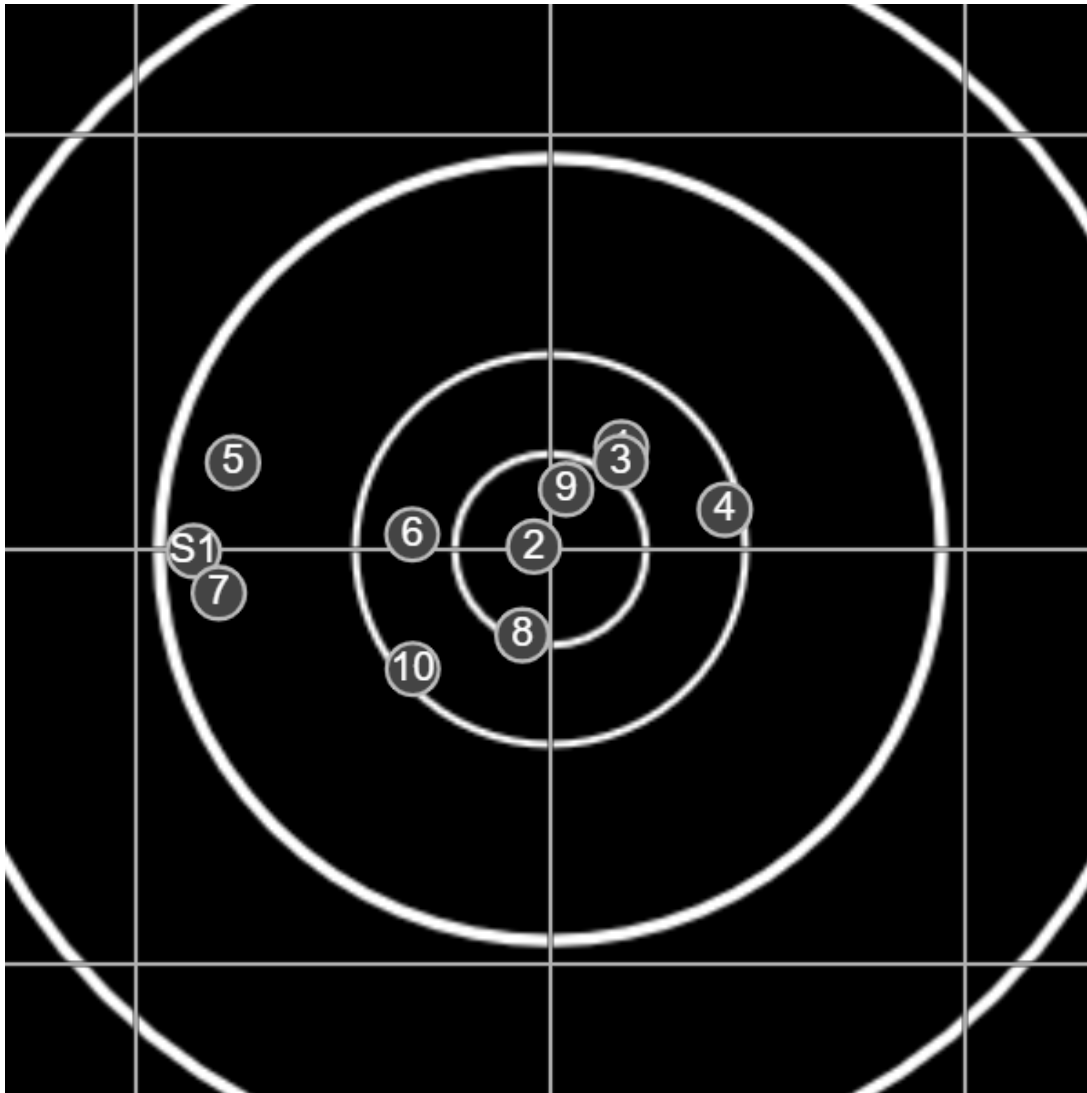

BRC Club Shoot
Secretary's Trophy
900yards

BRC T6 [-64]
AU-LR

Group: 329.1 mm
(324.7w x 142.2h)

(F)

Shooter
Ben Wright [m09]

58.3

FINAL
v: 1528, sd: 10.7

#	fps	score
10	1525	6
9	1547	X
8	1519	X
7	1522	5
6	1524	6
5	1549	5
4	1521	6
3	1529	6
2	1524	X
1	1516	6
S1	1529	(5)