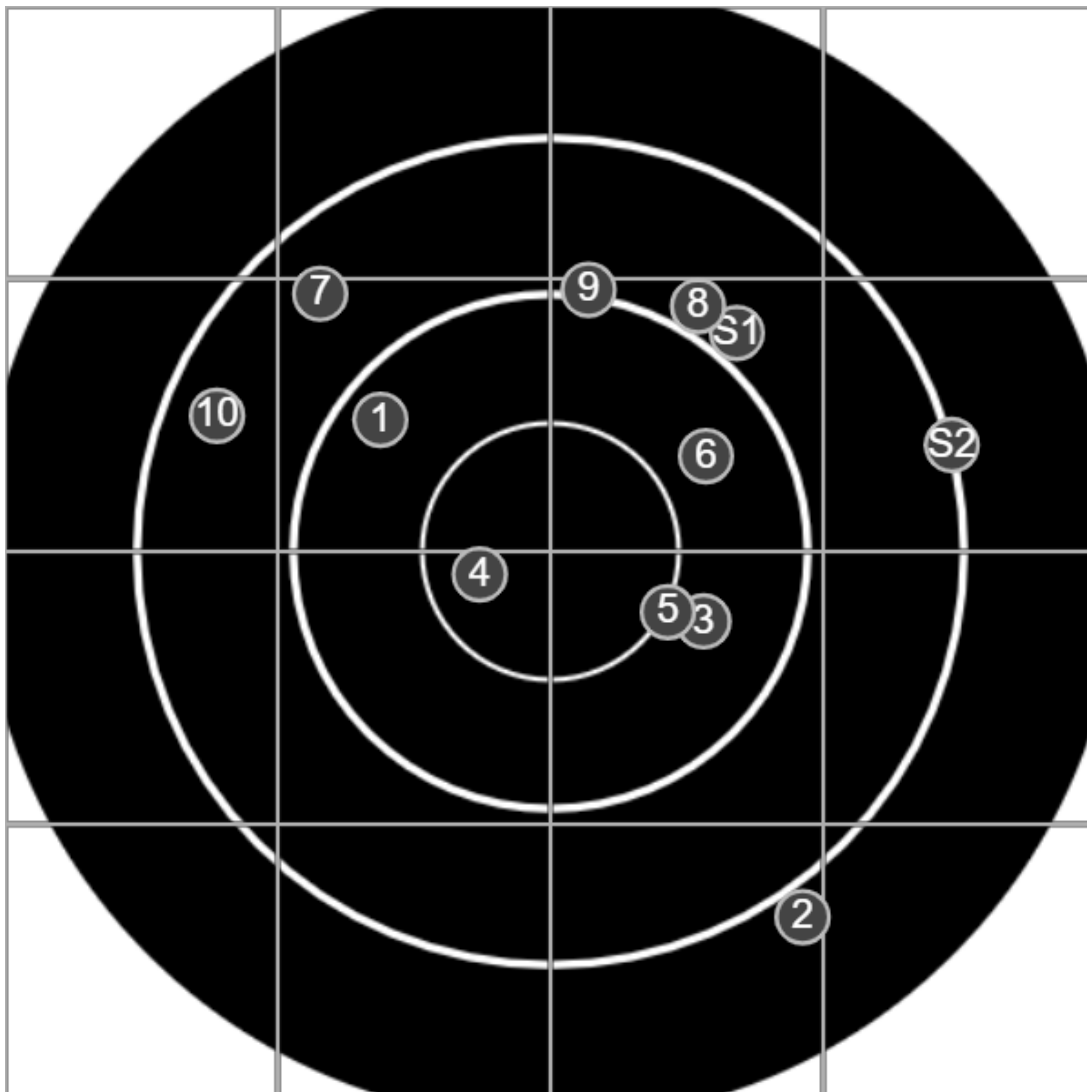

**SILVER
MOUNTAIN
TARGETS**
Made in Canada

true
Sat Feb 05 2022
14:05:30

BRC Club Shoot
Secretary's Trophy
900yards

BRC T6 [-64]
AU-LR

Group: 769.2 mm
(571.5w x 612.1h)

(Iron)
Shooter
Dennis Lavelle [m04]

45.2

FINAL
v: 1447, sd: 19.4

#	fps	score
10	1453	4
9	1448	5
8	1446	4
7	1470	4
6	1468	5
5	1411	V
4	1438	V
3	1419	5
2	1446	3
1	1471	5
S2	1452	(4)
S1	1419	(4)