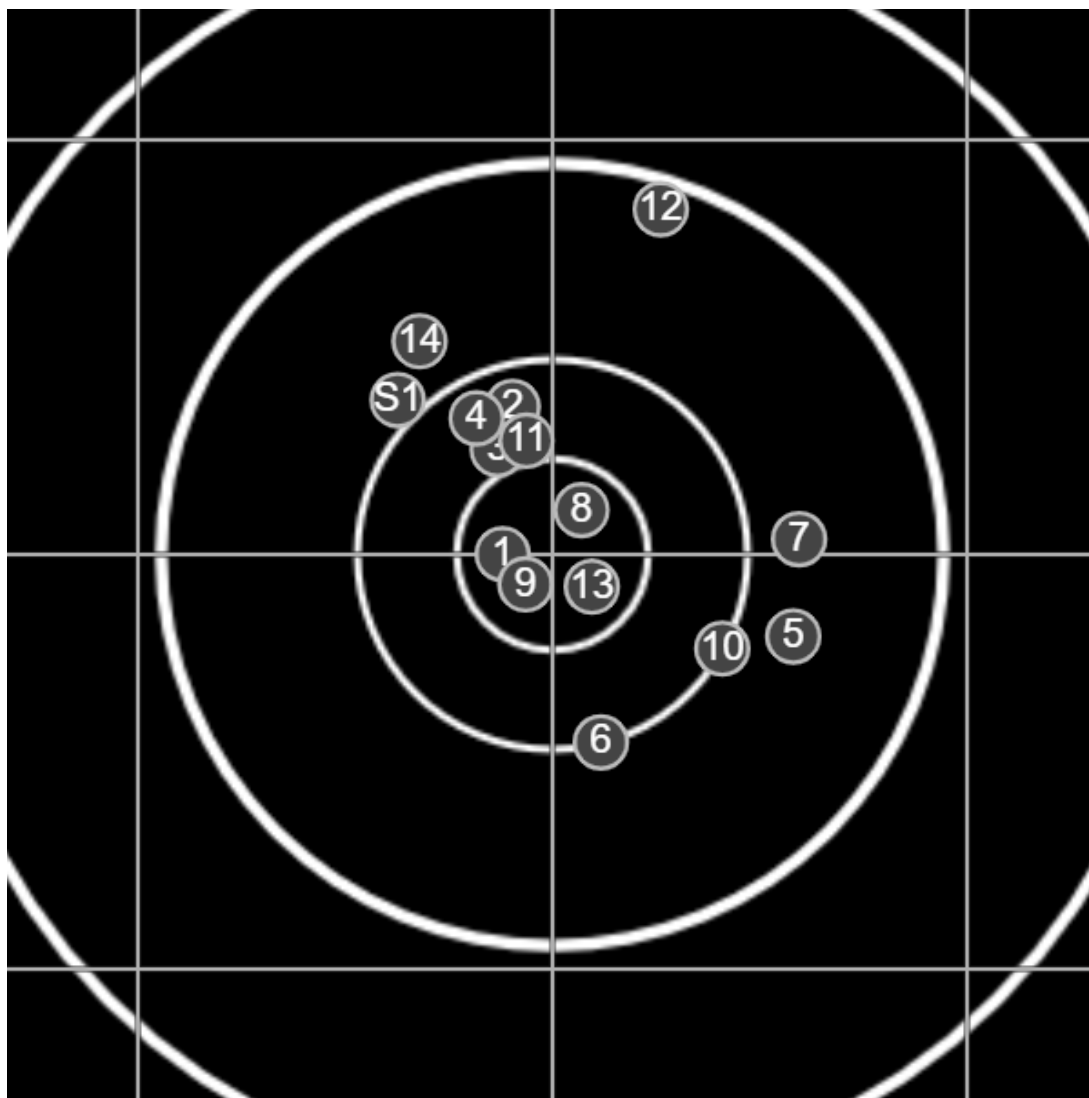

**SILVER  
MOUNTAIN  
TARGETS**  
Made in Canada

Sat Feb 05 2022  
15:48:36

**BRC Club Shoot**  
Secretary's Trophy  
900yards

**BRC T4 [-64]**  
AU-LR

Group: 344.2 mm  
(243.5w x 342.0h)

(F)

**Shooter**  
Geoff Willis [m06]  
**TOO MANY SHOTS!**  
v: 1631, sd: 15.6