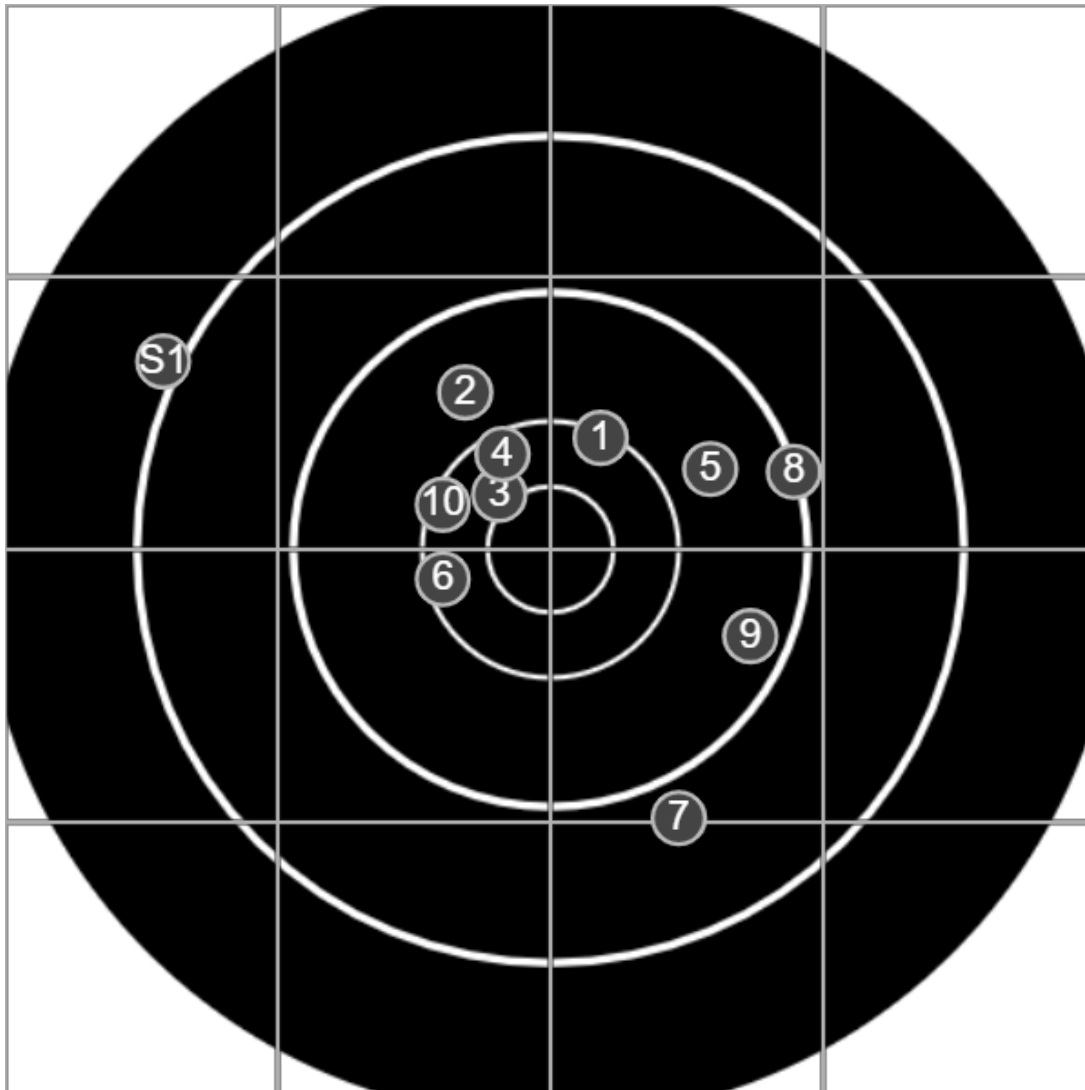

true  
Sat Feb 05 2022  
14:46:11

**BRC Club Shoot**  
Secretary's Trophy  
900yards

**BRC T4 [-64]**  
AU-LR

Group: 464.8 mm  
(342.6w x 415.5h)

(F)  
**Shooter**  
Jeff Eppleston [m07]

**54.0**

**FINAL**  
v: 1508, sd: 12.9