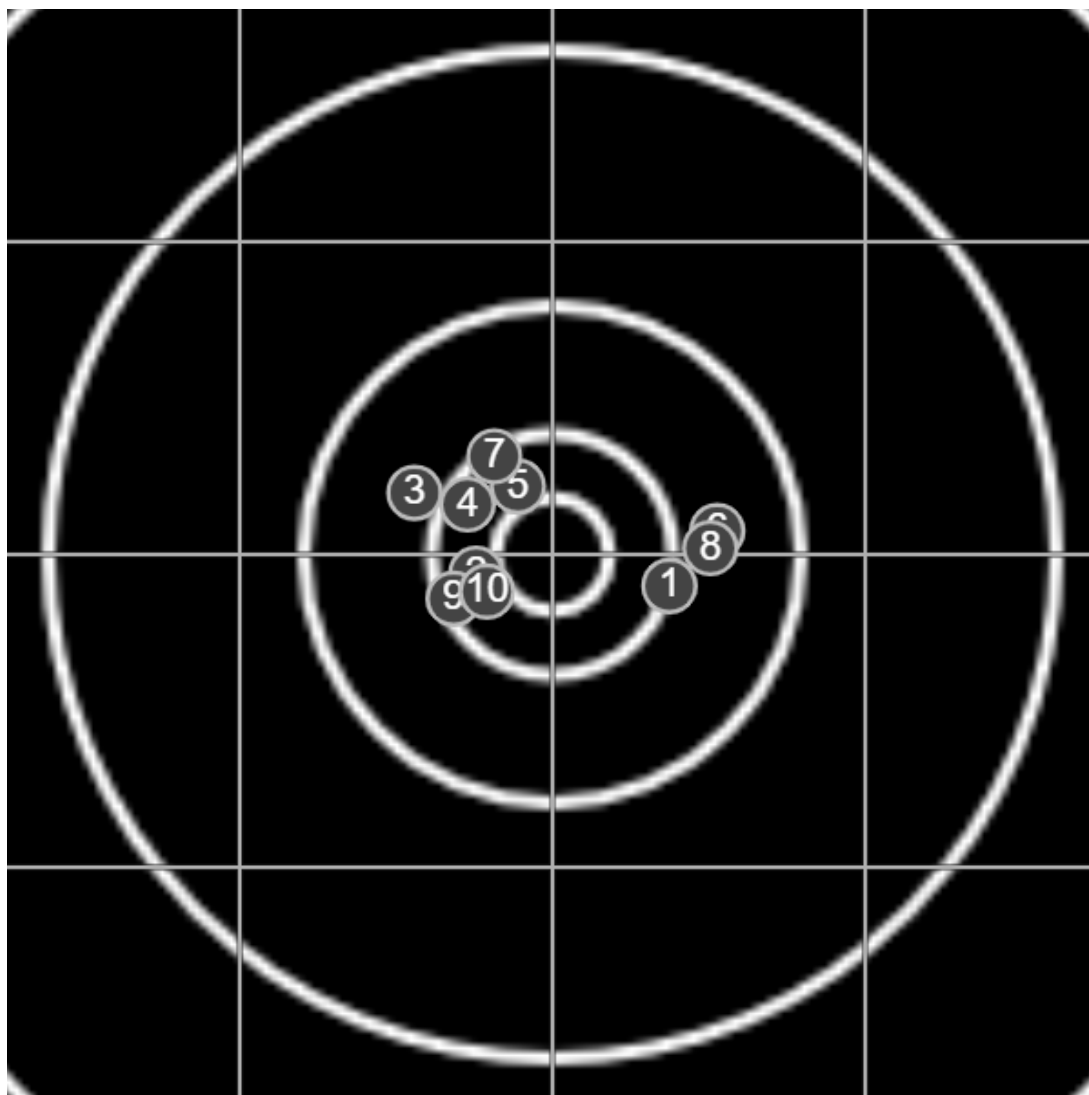

BRC Club Shoot
F A Wilde Trophy
300yards

BRC T4 [-74]
AU-300y

Group: 77.6 mm
(77.0w x 36.3h)

(F)
Shooter
Colin Howell [m10]

57.3

FINAL
v: 2349, sd: 13.8

#	fps	score
10	2344	X
9	2356	6
8	2346	5
7	2367	6
6	2332	5
5	2373	X
4	2354	6
3	2349	5
2	2337	X
1	2327	6