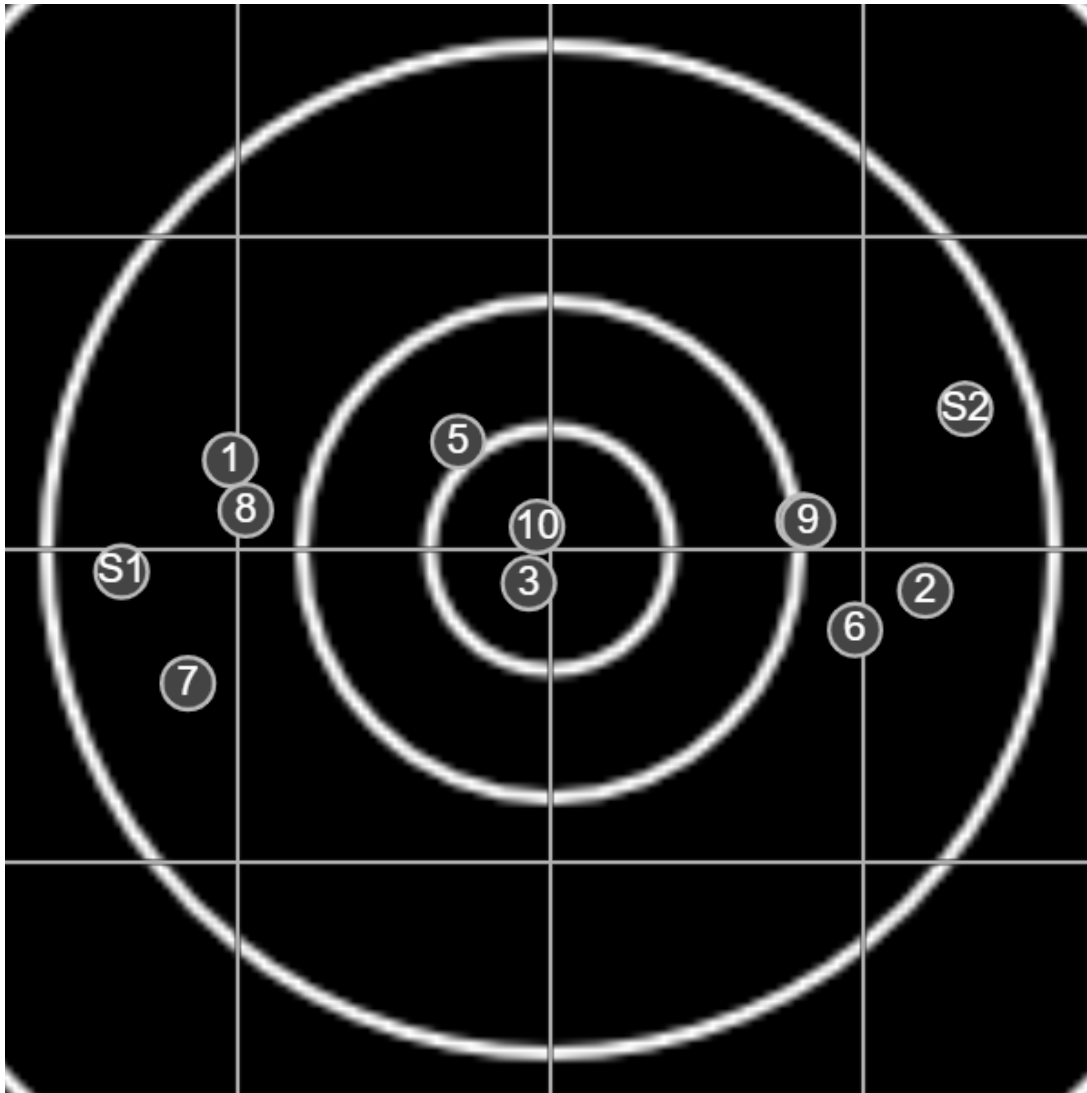

**SILVER
MOUNTAIN
TARGETS**
Made in Canada

true
Sat Feb 12 2022
14:46:49

BRC Club Shoot
F A Wilde Trophy
300yards

BRC T6 [-60]
AU-300y

Group: 189.2 mm
(187.7w x 61.5h)

(Iron)
Shooter
Gordon Shepherd [m02]

45.3

FINAL
v: 2402, sd: 52.8

#	fps	score
10	2370	V
9	2411	5
8	2369	4
7	2395	4
6	2382	4
5	2396	V
4	2377	5
3	2555	V
2	2382	4
1	2377	4
S2	2390	(4)
S1	2438	(4)