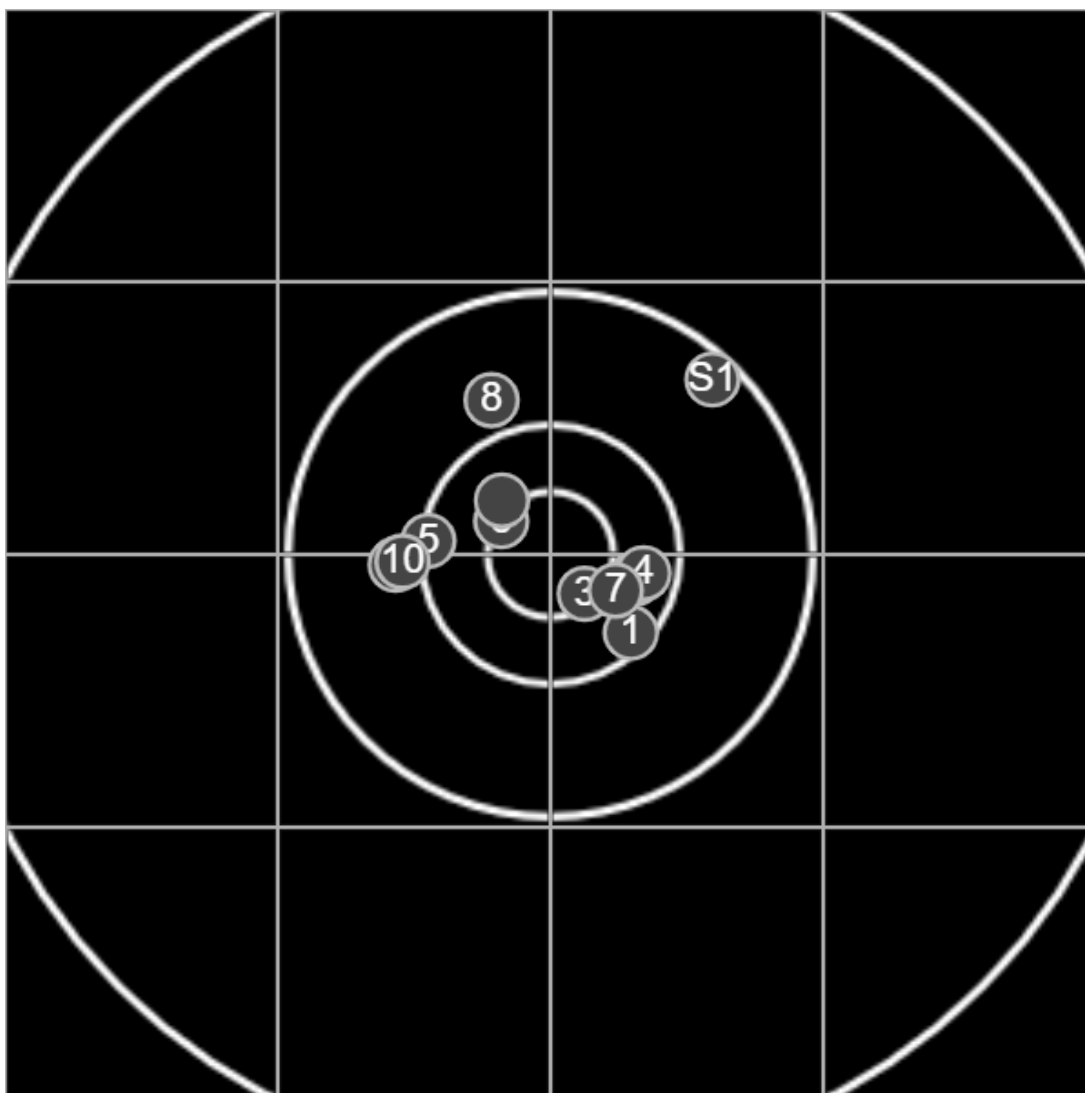

**SILVER
MOUNTAIN
TARGETS**
Made in Canada

true
Sat Feb 19 2022
12:38:18

BRC Club Shoot
F A Wilde Trophy
500yards

BRC T6 [-62]
AU-500y

Group: 134.1 mm
(134.1w x 99.3h)

(F)

Shooter
Colin Howell [m10]

57.1

BRC Club Shoot
F A Wilde Trophy
500yards

BRC T6 [-62]
AU-500y

Group: 132.3 mm
(121.0w x 113.5h)

(F)
Shooter
Colin Howell [m10]

57.3

FINAL
v: 1991, sd: 11.8

#	fps	score
	2012	X
10	1998	5
9	1987	5
8	2009	5
7	1979	X
6	2003	X
5	1983	6
4	1968	6
3	1987	X
2	1993	6
1	2002	6
S1	1993	(5)