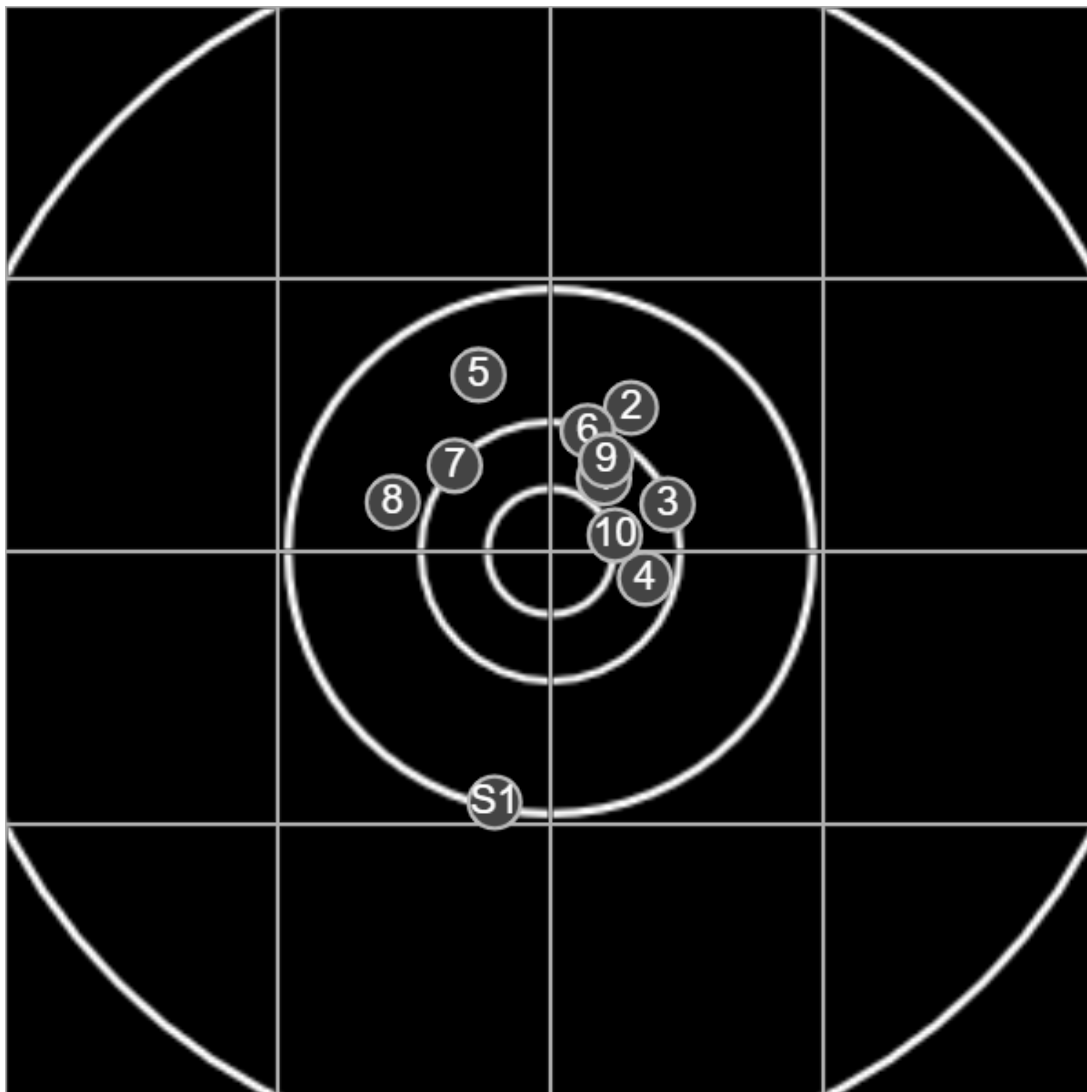

**SILVER
MOUNTAIN
TARGETS**
Made in Canada

true
Sat Feb 19 2022
12:38:18

BRC Club Shoot
F A Wilde Trophy
500yards

BRC T6 [-62]
AU-500y

Group: 134.1 mm
(134.1w x 99.3h)

(F)

Shooter
Colin Howell [m10]

57.1

FINAL
v: 1986, sd: 38.6

#	fps	score
10	1998	X
9	1991	6
8	2089	5
7	1990	6
6	1972	6
5	1974	5
4	1948	6
3	1989	6
2	1953	5
1	1950	6
S1	1954	(5)

**SILVER
MOUNTAIN
TARGETS**
Made in Canada

true
Sat Feb 19 2022
13:33:57

BRC Club Shoot
F A Wilde Trophy
500yards

BRC T6 [-62]
AU-500y

Group: 132.3 mm
(121.0w x 113.5h)

(F)
Shooter
Colin Howell [m10]

57.3

FINAL
v: 1991, sd: 11.8

#	fps	score
	2012	X
10	1998	5
9	1987	5
8	2009	5
7	1979	X
6	2003	X
5	1983	6
4	1968	6
3	1987	X
2	1993	6
1	2002	6
S1	1993	(5)