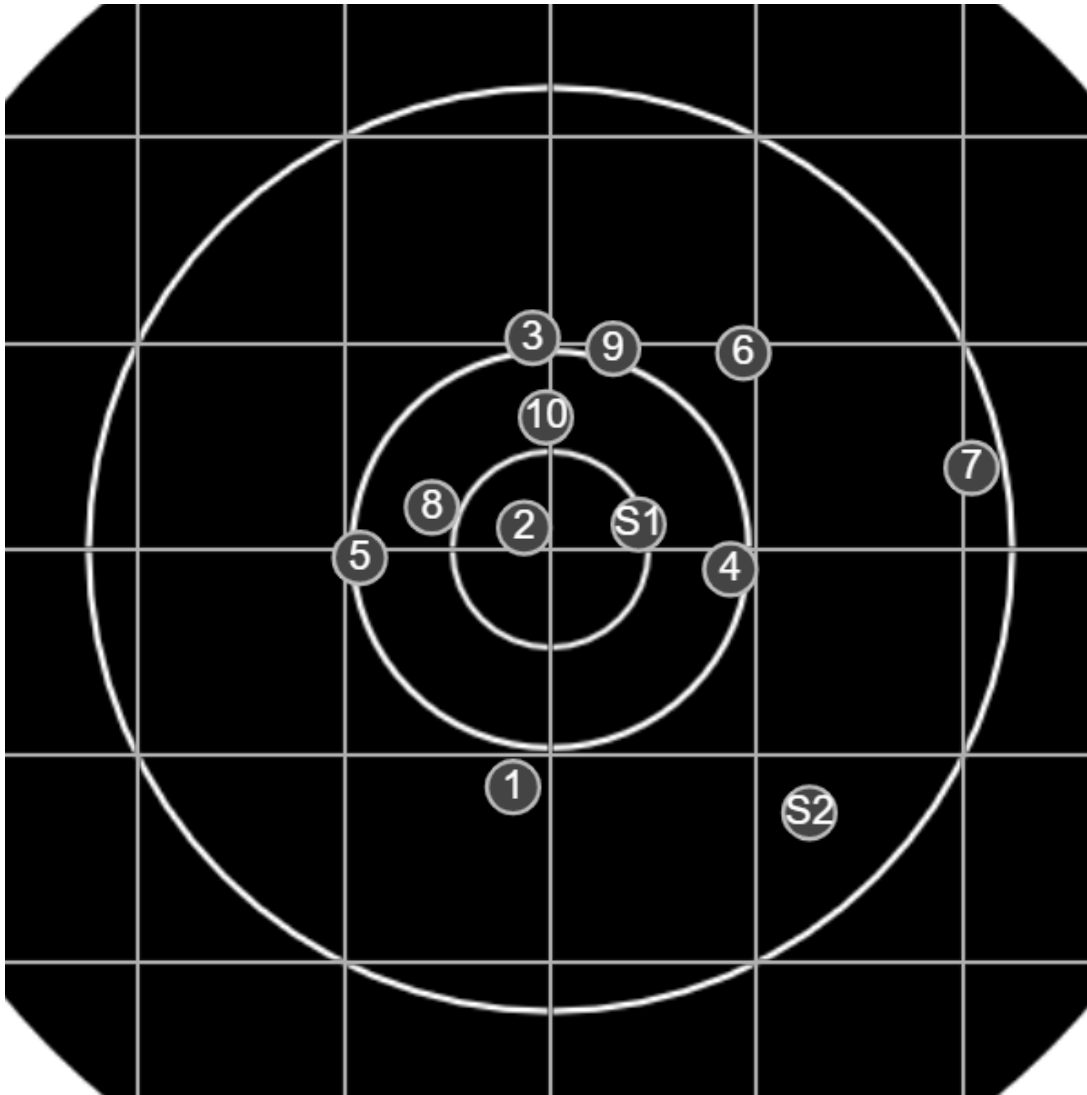

**SILVER
MOUNTAIN
TARGETS**
Made in Canada

true
Sat Feb 19 2022
12:43:31

BRC Club Shoot
F A Wilde Trophy
500yards

BRC T4 [-62]
AU-500y

Group: 399.0 mm
(394.7w x 289.9h)

(Iron)
Shooter
Dennis Lavelle [m04]

45.1

FINAL
v: 2062, sd: 22.5

#	fps	score
10	2049	5
9	2041	4
8	2092	5
7	2039	4
6	2040	4
5	2100	5
4	2081	5
3	2076	4
2	2039	V
1	2057	4
S2	2027	(4)
S1	2020	(V)