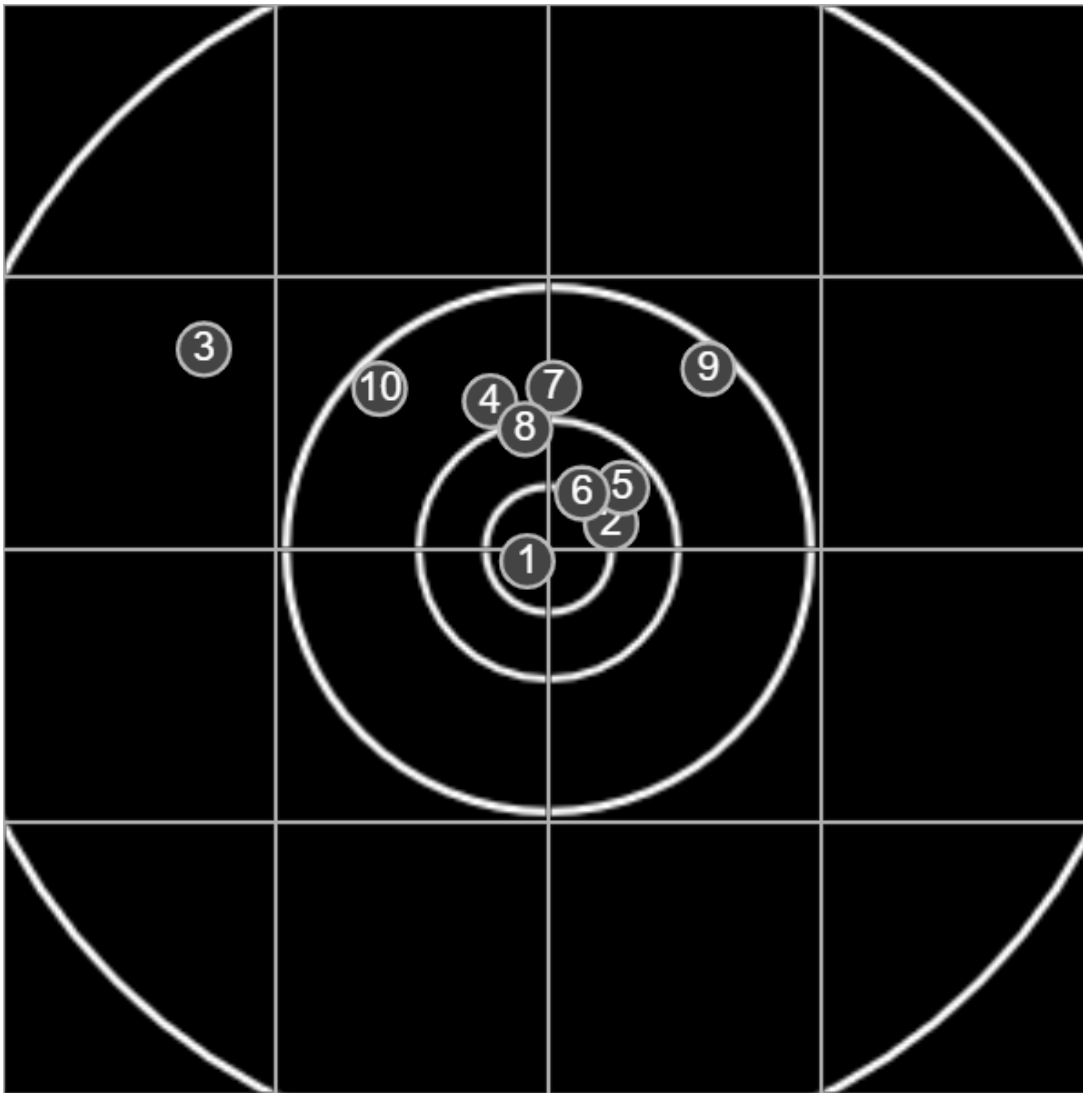

**SILVER
MOUNTAIN
TARGETS**
Made in Canada

true
Sat Feb 19 2022
13:23:33

BRC Club Shoot
F A Wilde Trophy
500yards

BRC T6 [-62]
AU-500y

Group: 246.3 mm
(246.1w x 103.4h)

(F)
Shooter
James Clarke [v5]

54.3

FINAL
v: 2103, sd: 36.9