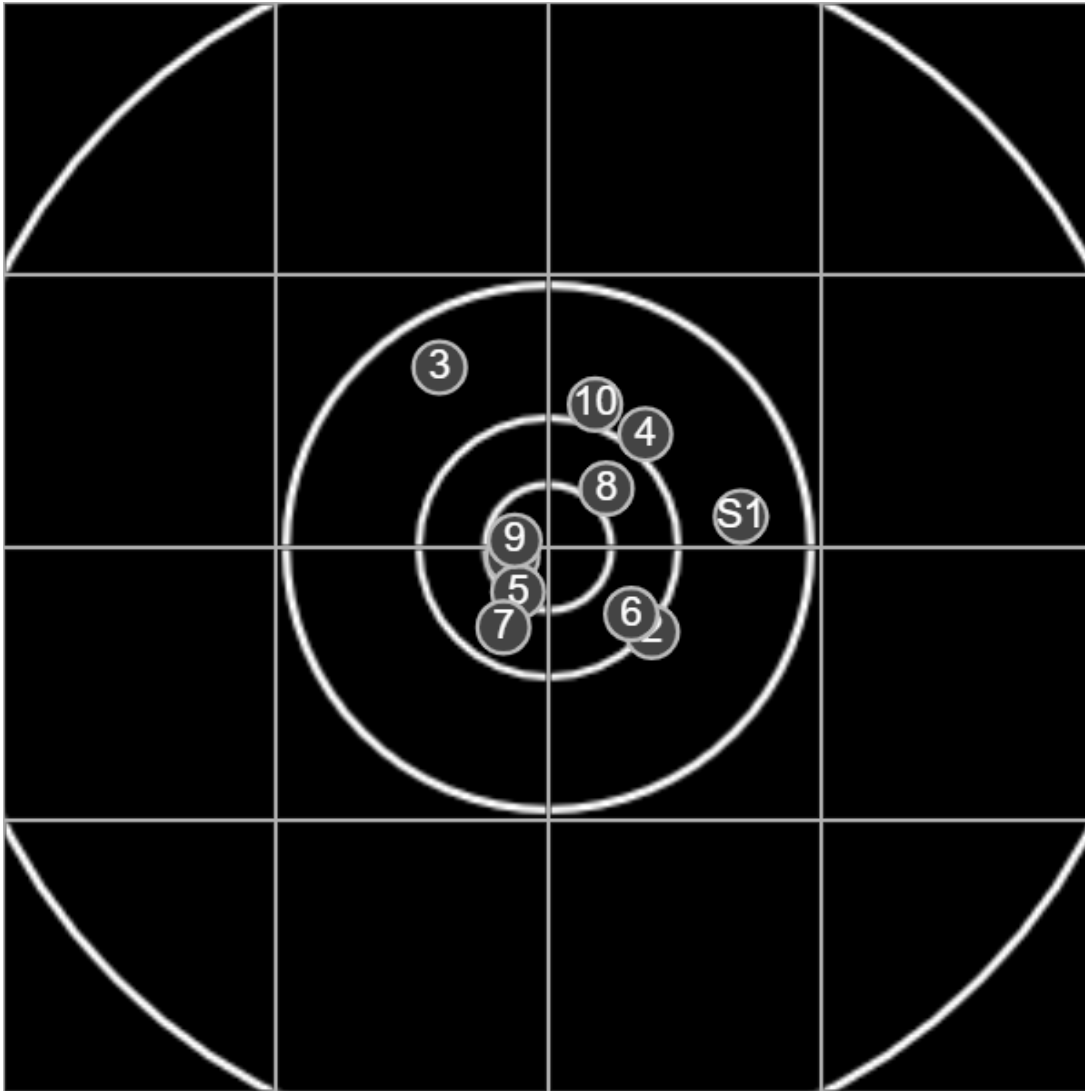

**SILVER  
MOUNTAIN  
TARGETS**  
Made in Canada

true  
Sat Feb 19 2022  
12:23:21

**BRC Club Shoot**  
F A Wilde Trophy  
500yards

**BRC T4 [-62]**  
AU-500y

Group: 165.4 mm  
(103.5w x 129.0h)

(F)

**Shooter**  
Jeff Eppleston [m07]

**57.3**

**FINAL**  
v: 2068, sd: 18.7

#	fps	score
10	2063	5
9	2044	X
8	2111	6
7	2066	6
6	2074	6
5	2055	X
4	2086	5
3	2061	5
2	2047	6
1	2076	X
S1	2065	(5)

**SILVER  
MOUNTAIN  
TARGETS**  
Made in Canada

true  
Sat Feb 19 2022  
13:20:46

**BRC Club Shoot**  
F A Wilde Trophy  
500yards

**BRC T4 [-62]**  
AU-500y

Group: 185.5 mm  
(185.3w x 152.7h)

(F)

**Shooter**  
Jeff Eppleston [m07]

**55.1**

**FINAL**  
v: 2056, sd: 14.7

#	fps	score
10	2040	6
9	2041	6
8	2052	5
7	2092	5
6	2066	5
5	2048	5
4	2058	5
3	2064	6
2	2047	X
1	2048	6