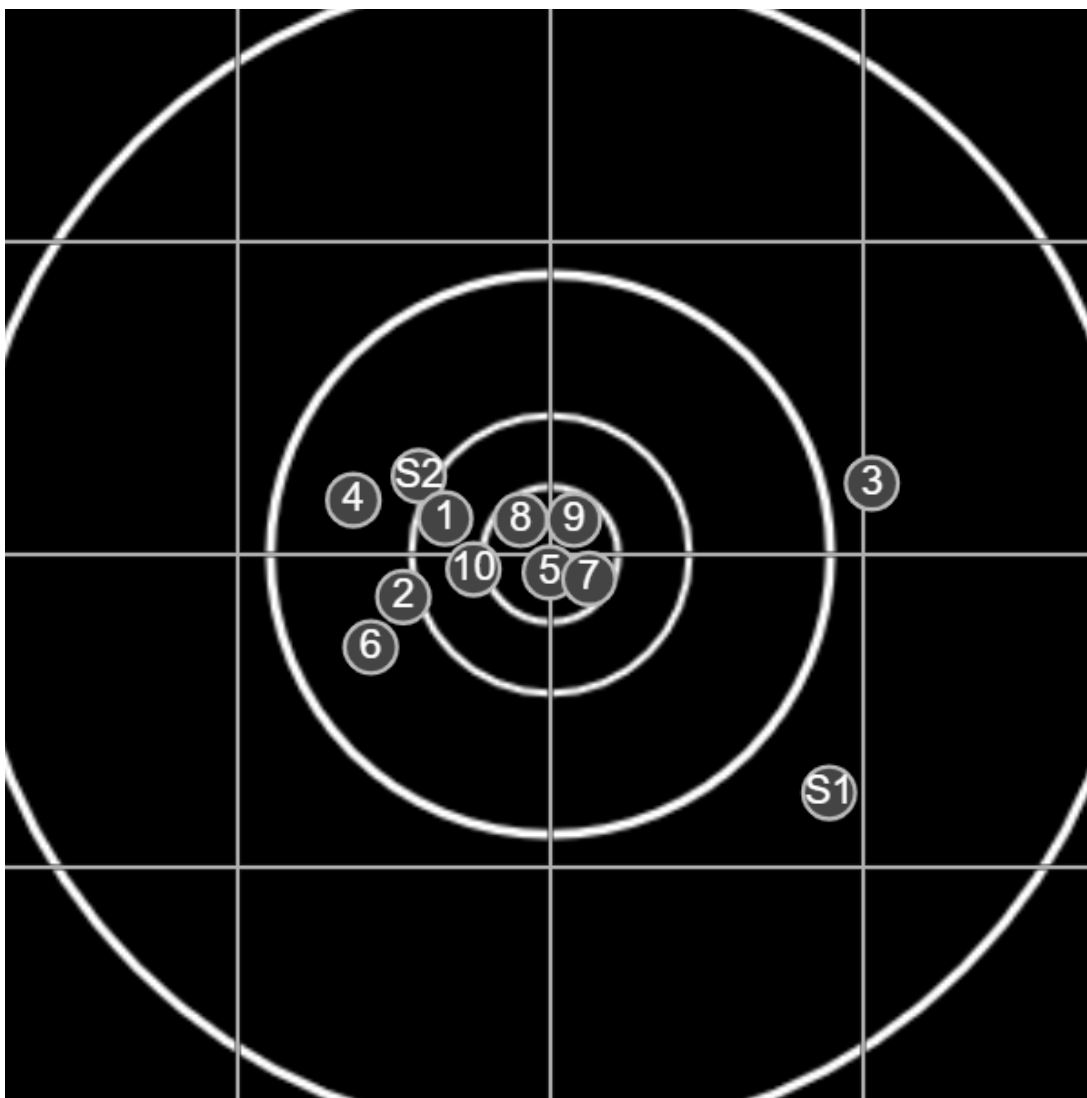

**SILVER
MOUNTAIN
TARGETS**
Made in Canada

true
Sat Feb 26 2022
10:18:50

BRC Club Shoot
F A Wilde Trophy
600yards

BRC T6 [-64]
AU-600y

Group: 268.4 mm
(264.0w x 83.4h)

(F)

Shooter
Colin Howell [m10]

55.5

FINAL
v: 1834, sd: 16.2

#	fps	score
10	1822	X
9	1840	X
8	1830	X
7	1832	X
6	1841	5
5	1829	X
4	1874	5
3	1812	4
2	1838	5
1	1818	6
S2	1831	(5)
S1	1773	(4)

**SILVER
MOUNTAIN
TARGETS**
Made in Canada

true
Sat Feb 26 2022
10:56:50

BRC Club Shoot
F A Wilde Trophy
600yards

BRC T6 [-64]
AU-600y

Group: 151.1 mm
(140.4w x 100.7h)

(F)

Shooter
Colin Howell [m10]

57.1

FINAL
v: 1846, sd: 19.4

#	fps	score
10	1868	6
9	1839	6
C3	2168	-*
8	1857	5
7	1847	5
6	1841	5
5	1840	6
4	1827	6
3	1886	6
2	1838	6
1	1814	X
C2	1530	-*
C1	1509	-*