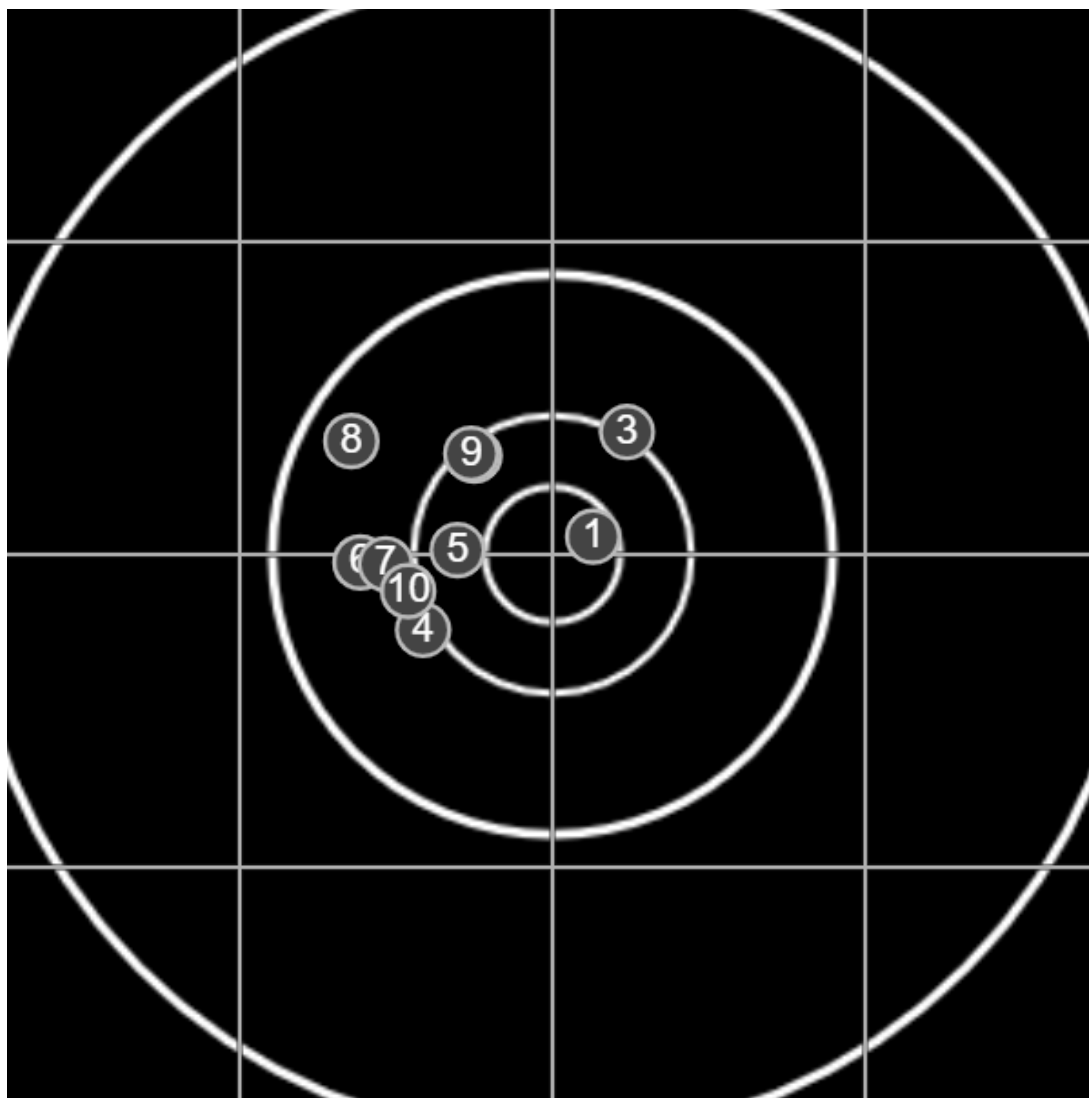

**SILVER
MOUNTAIN
TARGETS**
Made in Canada

true
Sat Feb 26 2022
10:18:50

BRC Club Shoot
F A Wilde Trophy
600yards

BRC T6 [-64]
AU-600y

Group: 268.4 mm
(264.0w x 83.4h)

(F)

Shooter
Colin Howell [m10]

55.5

BRC Club Shoot
F A Wilde Trophy
600yards

BRC T6 [-64]
AU-600y

Group: 151.1 mm
(140.4w x 100.7h)

(F)

Shooter
Colin Howell [m10]

57.1

FINAL
v: 1846, sd: 19.4

#	fps	score
10	1868	6
9	1839	6
C3	2168	-*
8	1857	5
7	1847	5
6	1841	5
5	1840	6
4	1827	6
3	1886	6
2	1838	6
1	1814	X
C2	1530	-*
C1	1509	-*