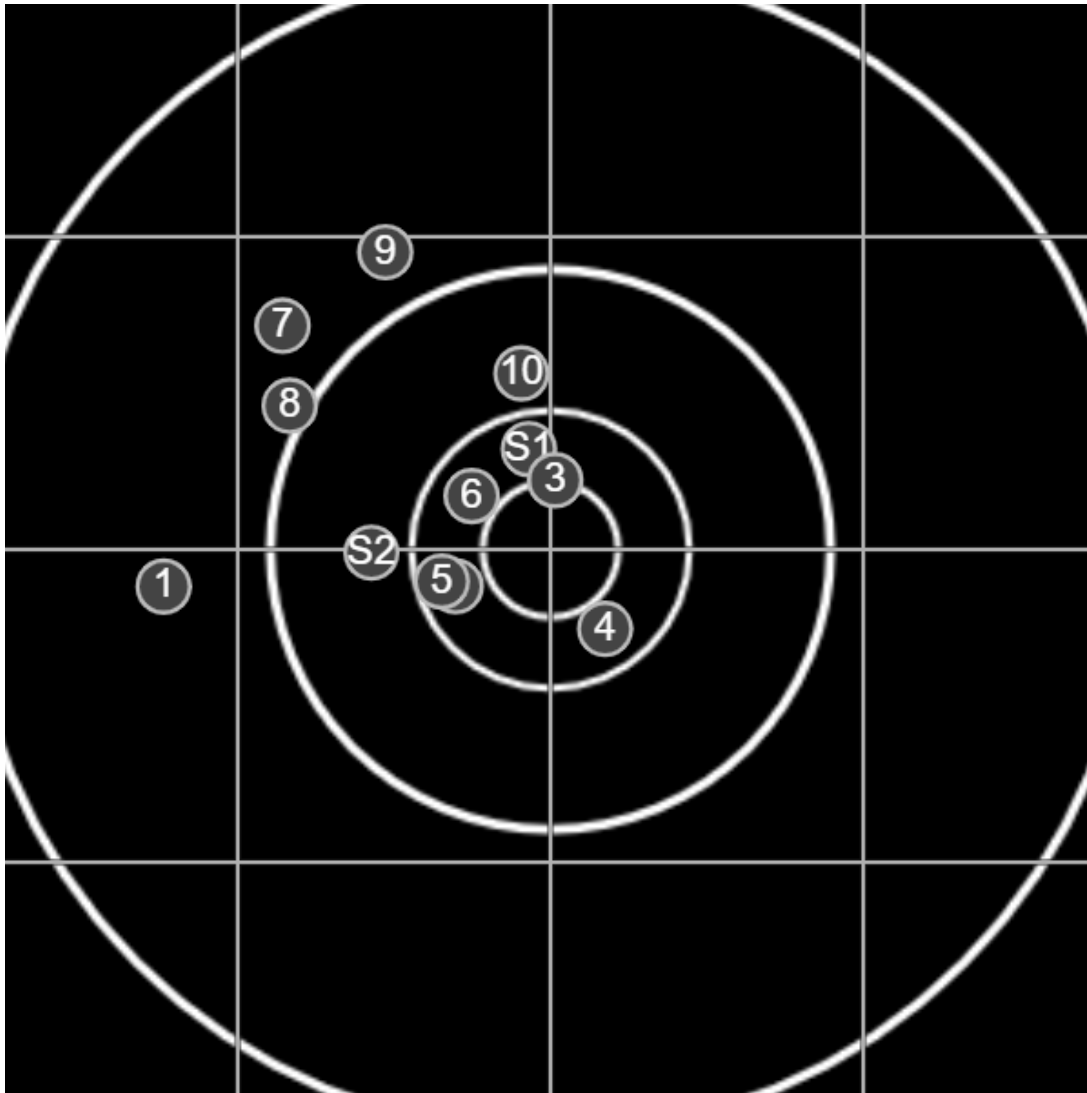

**47.0**

**FINAL**  
v: 1939, sd: 23.6

#	fps	score
	1914	4
10	1909	5
9	1916	5
8	1932	6
7	1956	3
6	1939	5
5	1924	6
4	1922	5
3	1940	4
2	1993	4
1	1958	4
S2	1936	(5)
S1	1872	(X)

**SILVER  
MOUNTAIN  
TARGETS**  
Made in Canada

true  
Sat Feb 26 2022  
11:05:00

**BRC Club Shoot**  
F A Wilde Trophy  
600yards

**BRC T6 [-64]**  
AU-600y

Group: 225.8 mm  
(224.7w x 191.8h)

(F)

**Shooter**  
James Clarke [v5]

**51.1**

**FINAL**  
v: 1952, sd: 20.9