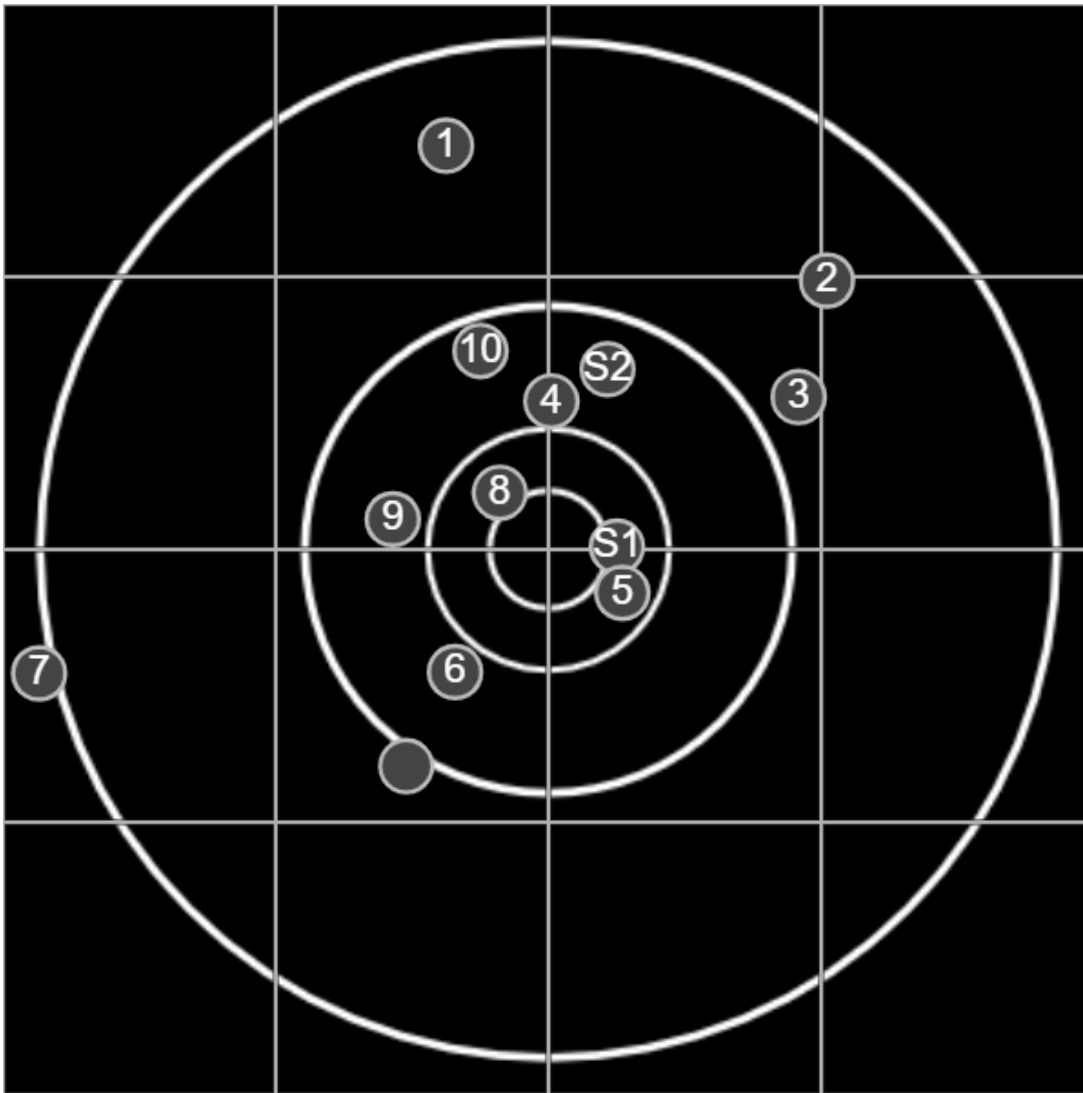

**SILVER  
MOUNTAIN  
TARGETS**  
Made in Canada

true  
Sat Feb 26 2022  
10:29:49

**BRC Club Shoot**  
F A Wilde Trophy  
600yards

**BRC T6 [-64]**  
AU-600y

Group: 515.3 mm  
(461.2w x 308.9h)

(F)

**Shooter**  
James Clarke [v5]

**47.0**

**FINAL**  
v: 1939, sd: 23.6

#	fps	score
	1914	4
10	1909	5
9	1916	5
8	1932	6
7	1956	3
6	1939	5
5	1924	6
4	1922	5
3	1940	4
2	1993	4
1	1958	4
S2	1936	(5)
S1	1872	(X)

**SILVER  
MOUNTAIN  
TARGETS**  
Made in Canada

true  
Sat Feb 26 2022  
11:05:00

**BRC Club Shoot**  
F A Wilde Trophy  
600yards

**BRC T6 [-64]**  
AU-600y

Group: 225.8 mm  
(224.7w x 191.8h)

(F)

**Shooter**  
James Clarke [v5]

**51.1**

**FINAL**  
v: 1952, sd: 20.9