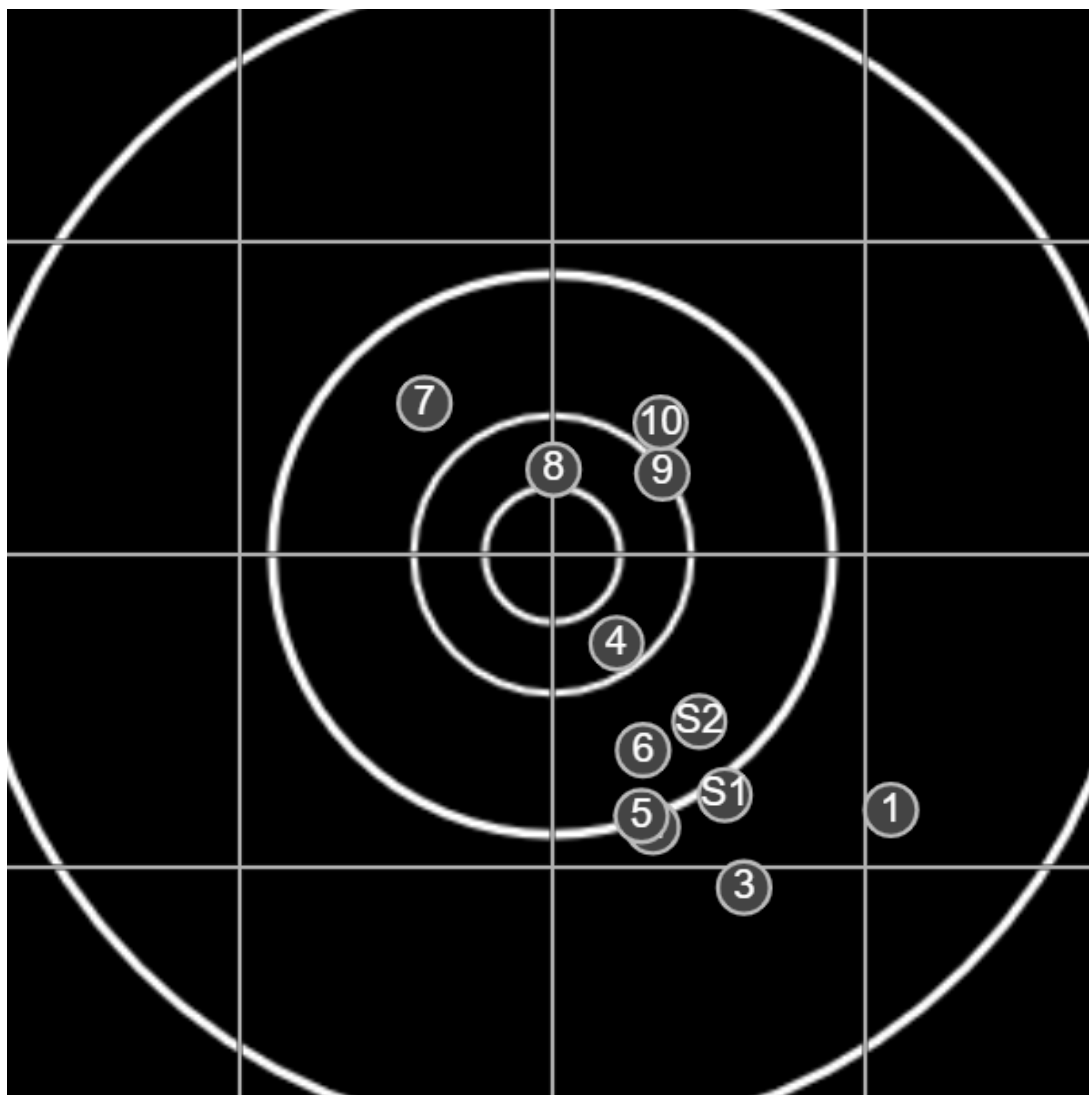

true  
Sat Feb 26 2022  
11:29:12

**BRC Club Shoot**  
F A Wilde Trophy  
600yards

**BRC T5 [-67]**  
AU-600y

Group: 315.0 mm  
(237.4w x 246.5h)

(F)

**Shooter**  
Jeff Eppleston [m07]

**51.0**

**FINAL**  
v: 1899, sd: 18.7