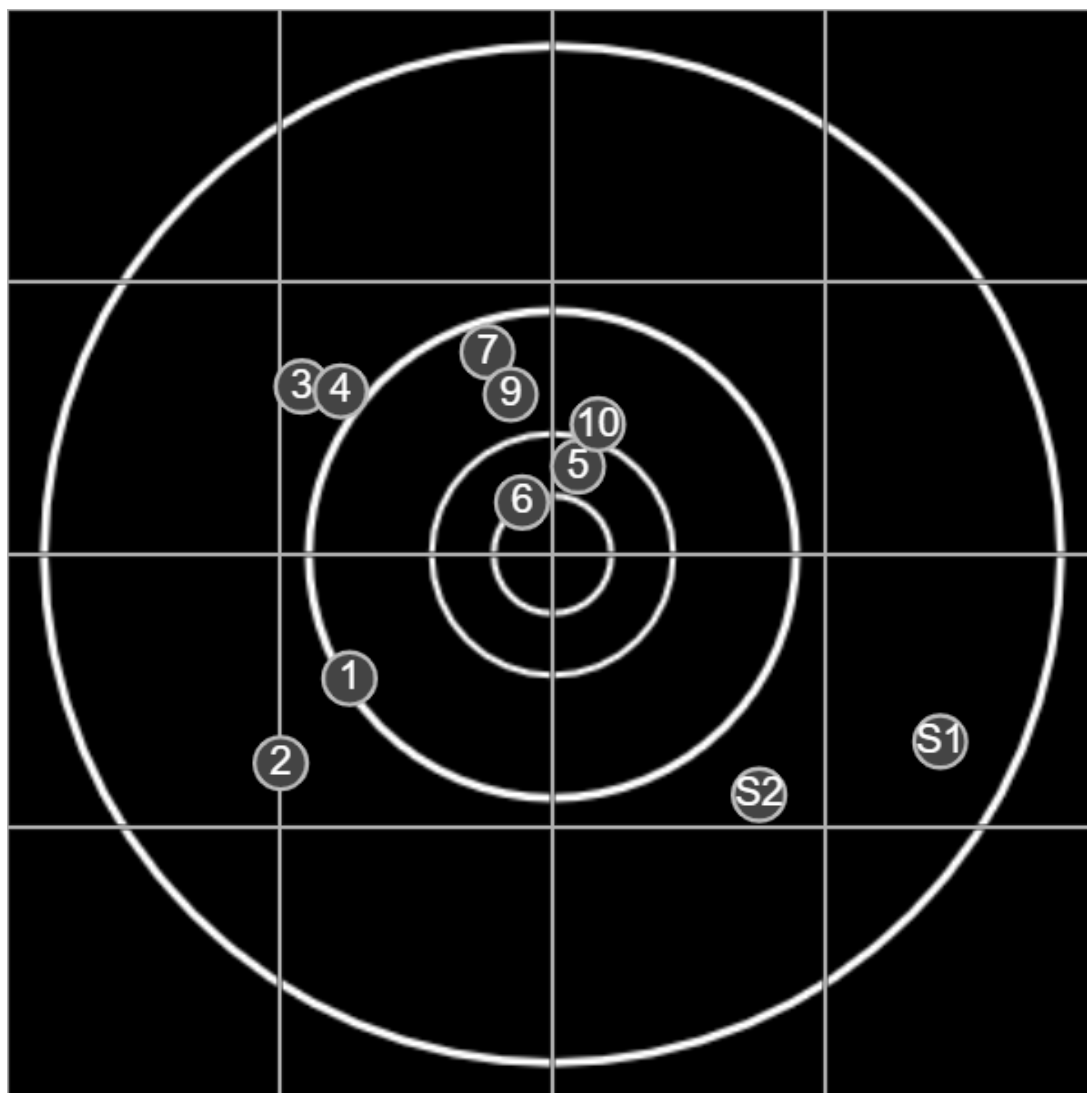

**SILVER  
MOUNTAIN  
TARGETS**  
Made in Canada

Sat Feb 26 2022  
10:32:53

**BRC Club Shoot**  
F A Wilde Trophy  
600yards

**BRC T5 [-67]**  
AU-600y

Group: 271.6 mm  
(185.6w x 240.7h)

(F)

**Shooter**  
Jeff Eppleston [m07]

**44.1**

9 / 10 shots  
v: 1891, sd: 16.2

#	fps	score
10	1908	5*
9	1924	5*
8	0	0
7	1901	5*
6	1882	X*
5	1887	6*
4	1878	4*
3	1888	4*
2	1876	4*
1	1871	5*
S2	1861	(4)*
S1	1880	(4)*

**SILVER  
MOUNTAIN  
TARGETS**  
Made in Canada

true  
Sat Feb 26 2022  
11:29:12

**BRC Club Shoot**  
F A Wilde Trophy  
600yards

**BRC T5 [-67]**  
AU-600y

Group: 315.0 mm  
(237.4w x 246.5h)

(F)

**Shooter**  
Jeff Eppleston [m07]

**51.0**

**FINAL**  
v: 1899, sd: 18.7