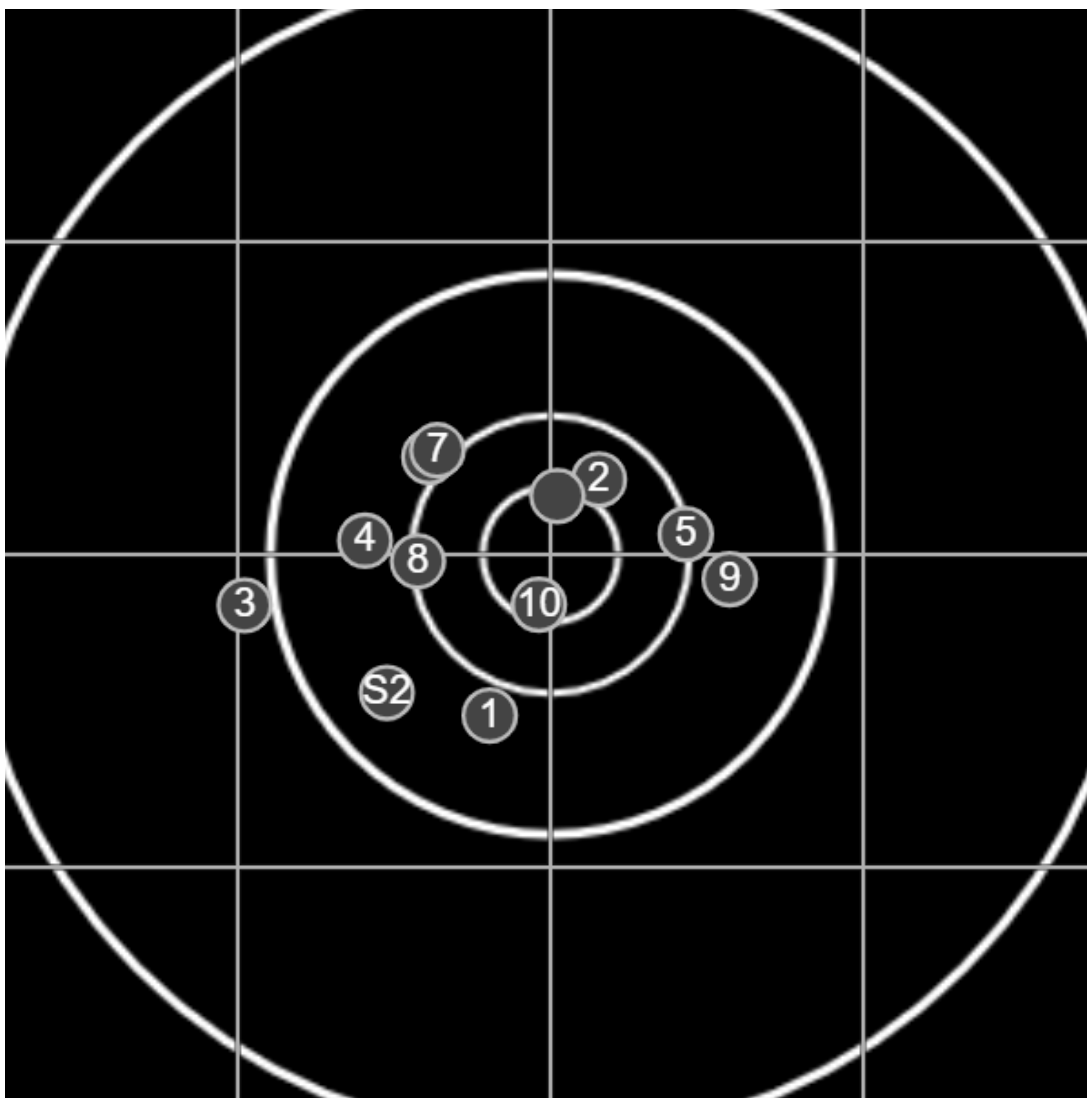

**SILVER
MOUNTAIN
TARGETS**
Made in Canada

true
Sat Feb 26 2022
10:43:54

BRC Club Shoot
F A Wilde Trophy
600yards

BRC T4 [-65]
AU-600y

Group: 247.3 mm
(246.9w x 135.0h)

(F)

Shooter
Mal Wright [m24]

53.1

FINAL
v: 1934, sd: 12.6

#	fps	score
	1960	X
10	1943	X
9	1931	5
8	1912	6
7	1923	5
6	1945	5
5	1936	6
4	1920	5
3	1952	4
2	1948	6
1	1925	5
S2	1946	(5)
C2	1471	-
S1	1937	(3)
C1	1687	-*

**SILVER
MOUNTAIN
TARGETS**
Made in Canada

true
Sat Feb 26 2022
11:24:24

BRC Club Shoot
F A Wilde Trophy
600yards

BRC T4 [-65]
AU-600y

Group: 141.9 mm
(94.2w x 140.1h)

(F)
Shooter
Mal Wright [m24]

59.6

FINAL
v: 1928, sd: 9.9

#	fps	score
10	1941	5
9	1923	6
8	1935	6
7	1922	X
6	1916	X
5	1931	6
4	1919	X
3	1914	X
2	1941	X
1	1937	X