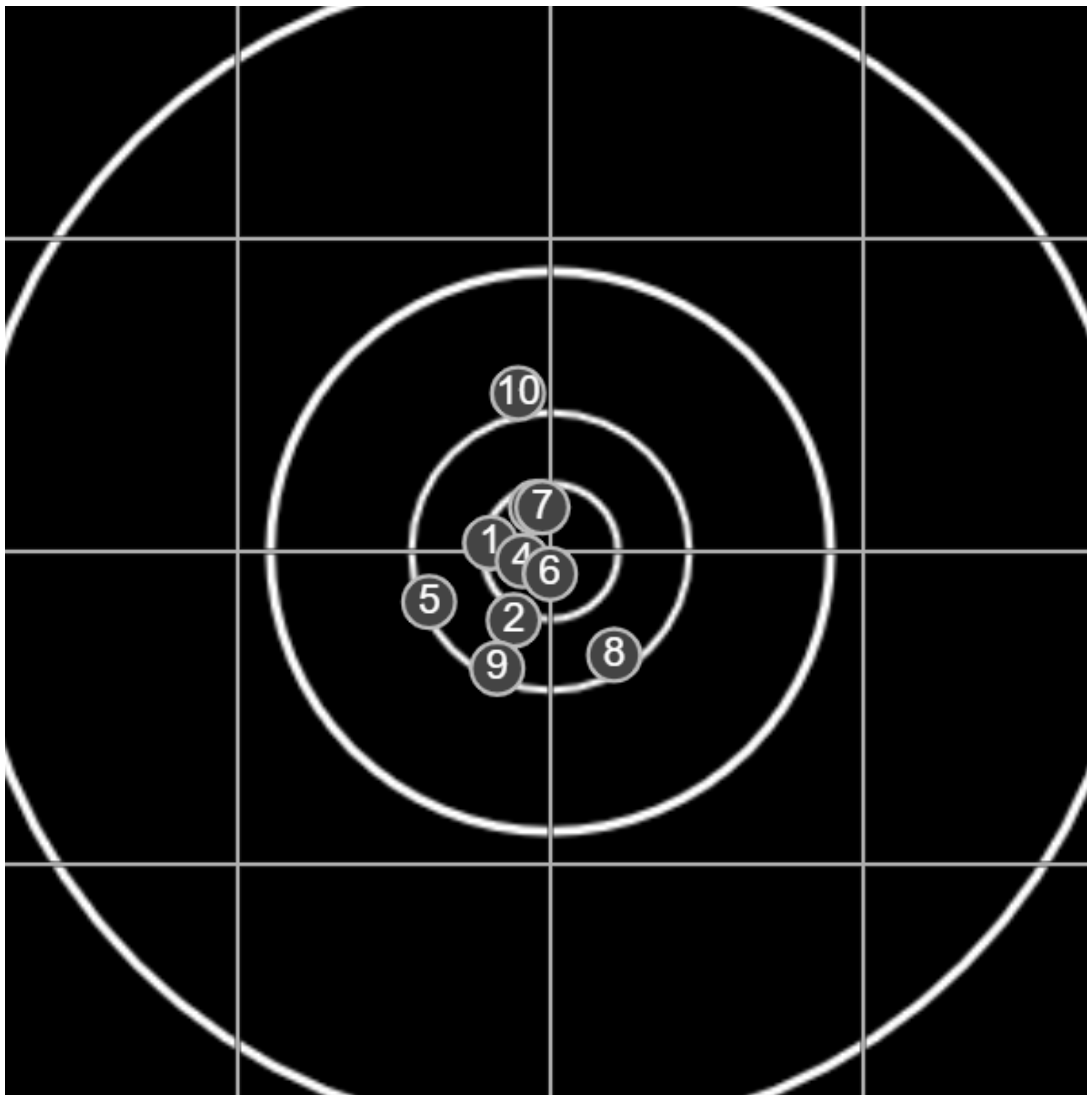

**SILVER
MOUNTAIN
TARGETS**
Made in Canada

true
Sat Feb 26 2022
10:43:54

BRC Club Shoot
F A Wilde Trophy
600yards

BRC T4 [-65]
AU-600y

Group: 247.3 mm
(246.9w x 135.0h)

(F)

Shooter
Mal Wright [m24]

53.1

true
Sat Feb 26 2022
11:24:24

BRC Club Shoot
F A Wilde Trophy
600yards

BRC T4 [-65]
AU-600y

Group: 141.9 mm
(94.2w x 140.1h)

(F)
Shooter
Mal Wright [m24]

59.6

FINAL
v: 1928, sd: 9.9

#	fps	score
10	1941	5
9	1923	6
8	1935	6
7	1922	X
6	1916	X
5	1931	6
4	1919	X
3	1914	X
2	1941	X
1	1937	X