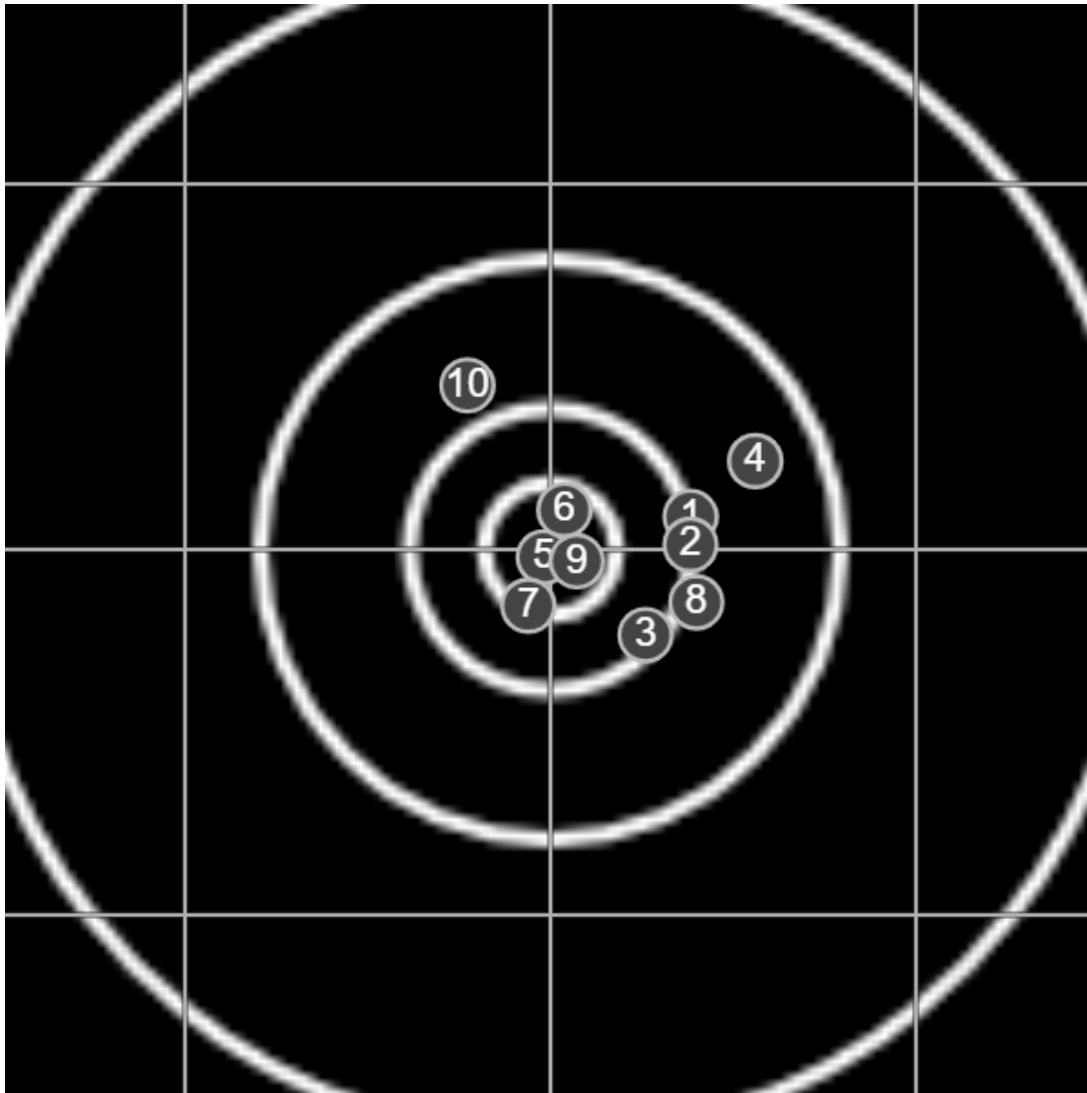

BRC Club Shoot
L Williams Cup
300yards

BRC T4 [-73]
AU-300y

Group: 68.8 mm
(62.8w x 54.4h)

(F)

Shooter
Colin Howell [m10]

58.4

FINAL
v: 2310, sd: 32.6

#	fps	score
10	2313	5
9	2294	X
8	2318	6
7	2286	X
6	2369	X
5	2262	X
4	2299	5
3	2323	6
2	2278	6
1	2361	6