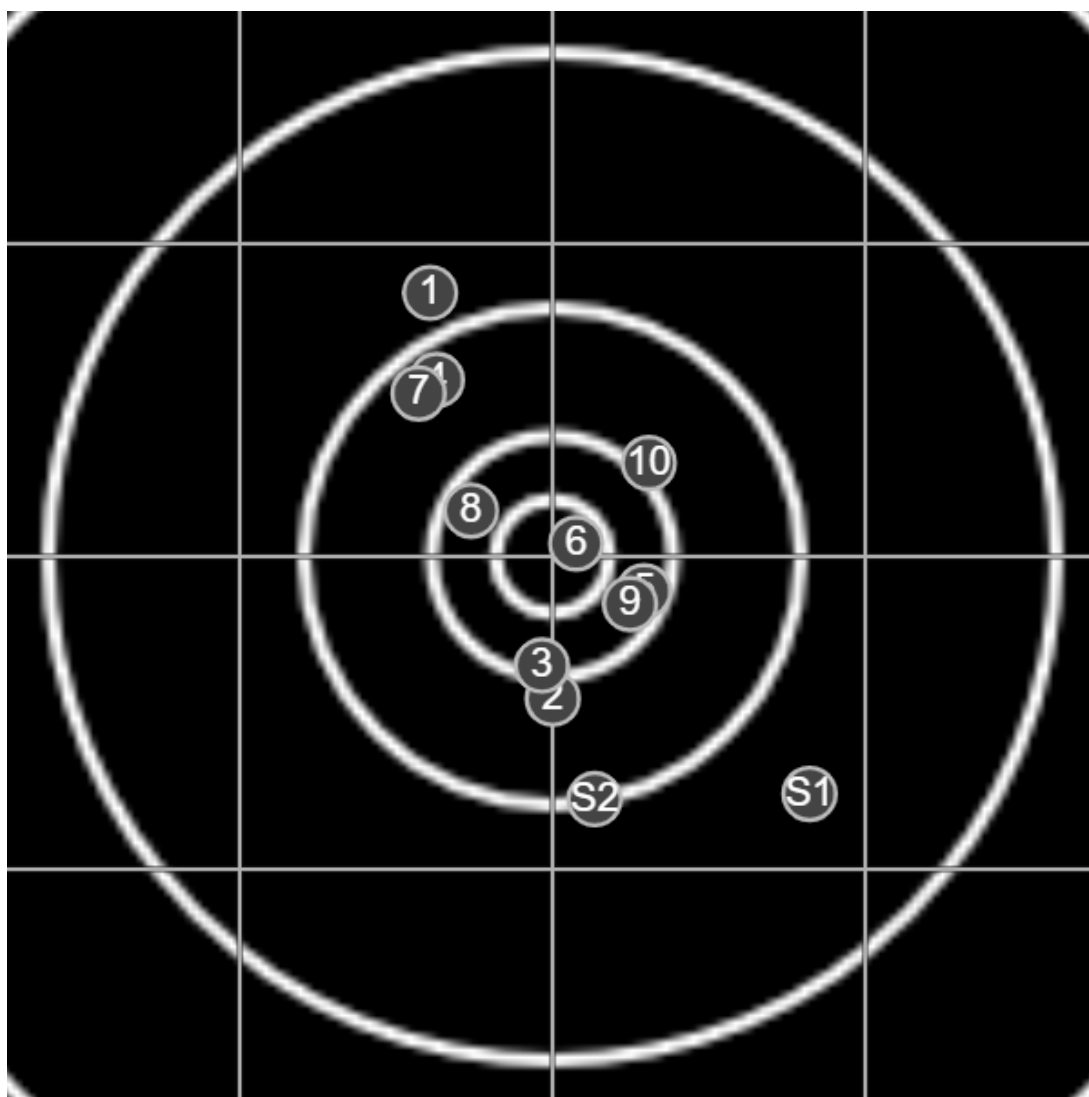

**SILVER  
MOUNTAIN  
TARGETS**  
Made in Canada

true  
Sat Jan 01 2022  
12:51:07

**BRC Club Shoot**  
L Williams Cup  
300yards

**BRC T4 [-73]**  
AU-300y

Group: 107.9 mm  
(58.6w x 103.3h)

(F)  
**Shooter**  
Mal Wright [m24]

**56.1**

**FINAL**  
v: 2762, sd: 35.1

#	fps	score
10	2802	6
9	2834	6
8	2728	6
7	2715	5
6	2779	X
5	2769	6
4	2760	5
3	2750	6
2	2760	6
1	2721	4
S2	2630	(5)
S1	2713	(4)

**SILVER  
MOUNTAIN  
TARGETS**  
Made in Canada

true  
Sat Jan 01 2022  
13:28:57

**BRC Club Shoot**  
L Williams Cup  
300yards

**BRC T4 [-73]**  
AU-300y

Group: 71.7 mm  
(70.7w x 65.9h)

(F)

**Shooter**  
Mal Wright [m24]

**57.2**

**FINAL**  
v: 2757, sd: 40.6