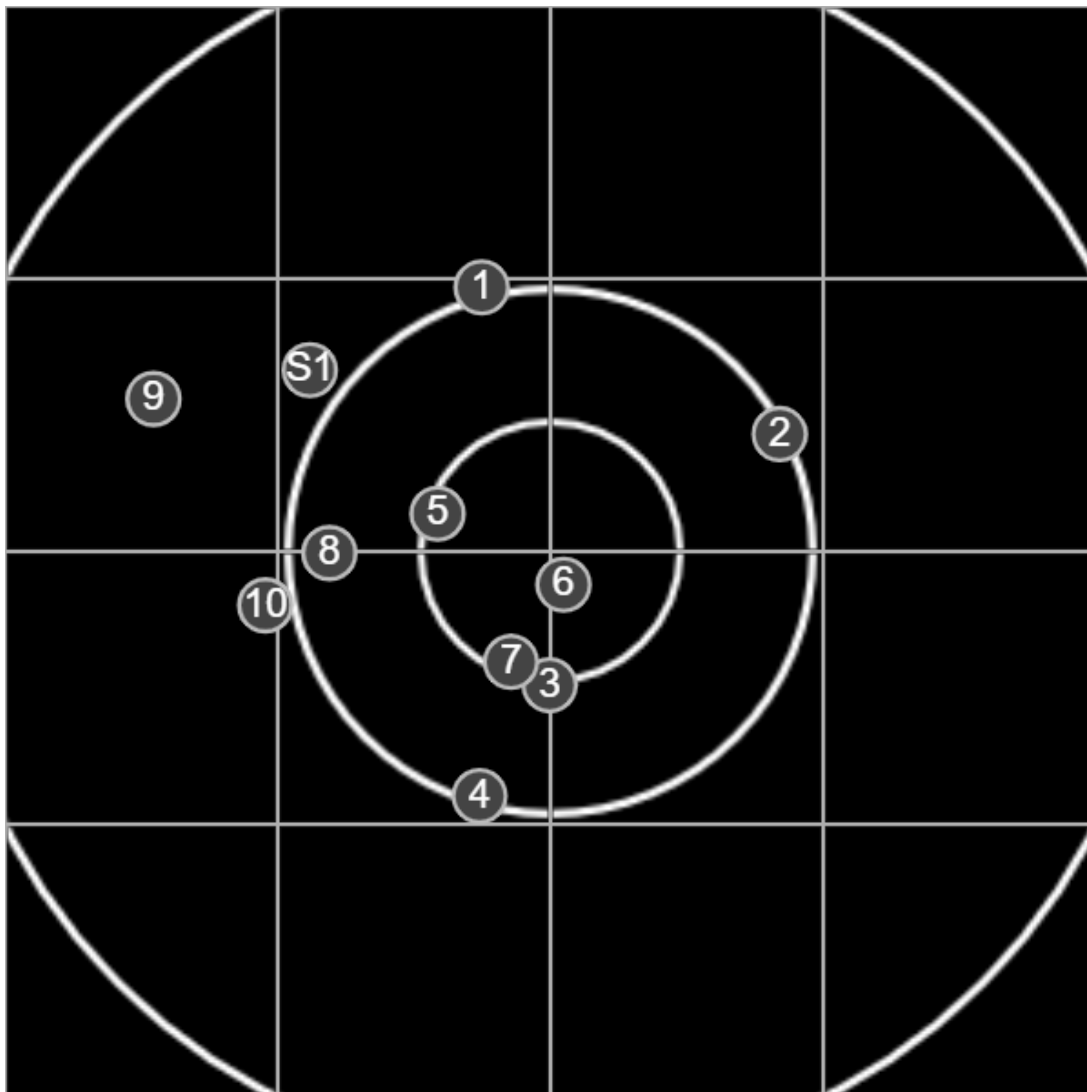

**SILVER
MOUNTAIN
TARGETS**
Made in Canada

true
Sat Jan 08 2022
14:37:26

BRC Club Shoot
L Williams Cup
500yards

BRC T4 [-62]
AU-500y

Group: 306.0 mm
(305.5w x 248.2h)

(Iron)
Shooter
Gordon Shepherd [m02]

48.4

FINAL
v: 2067, sd: 10.7

#	fps	score
10	2068	4
9	2050	4
8	2073	5
7	2078	V
6	2055	V
5	2056	V
4	2088	5
3	2065	V
2	2067	5
1	2067	5
S1	2038	(4)