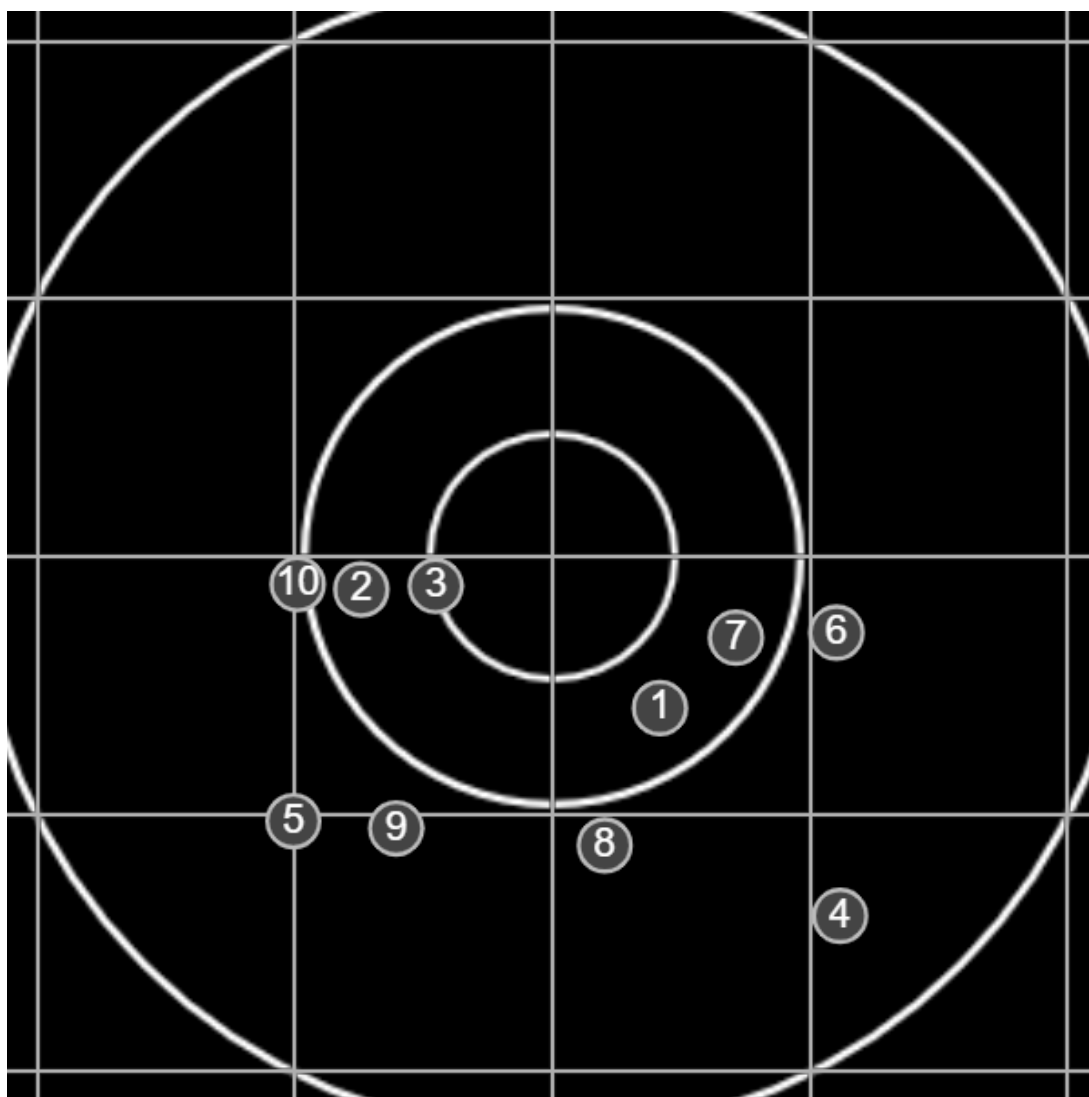

**SILVER
MOUNTAIN
TARGETS**
Made in Canada

true
Sat Jan 08 2022
16:27:15

BRC Club Shoot
L Williams Cup
500yards

BRC T4 [-62]
AU-500y

Group: 328.2 mm
(282.2w x 171.2h)

(Iron)
Shooter
Gordon Shepherd [m02]

45.1

FINAL
v: 2082, sd: 18.9

#	fps	score
10	2073	5
9	2075	4
8	2086	4
7	2070	5
6	2081	4
5	2130	4
4	2100	4
3	2068	V
2	2066	5
1	2069	5