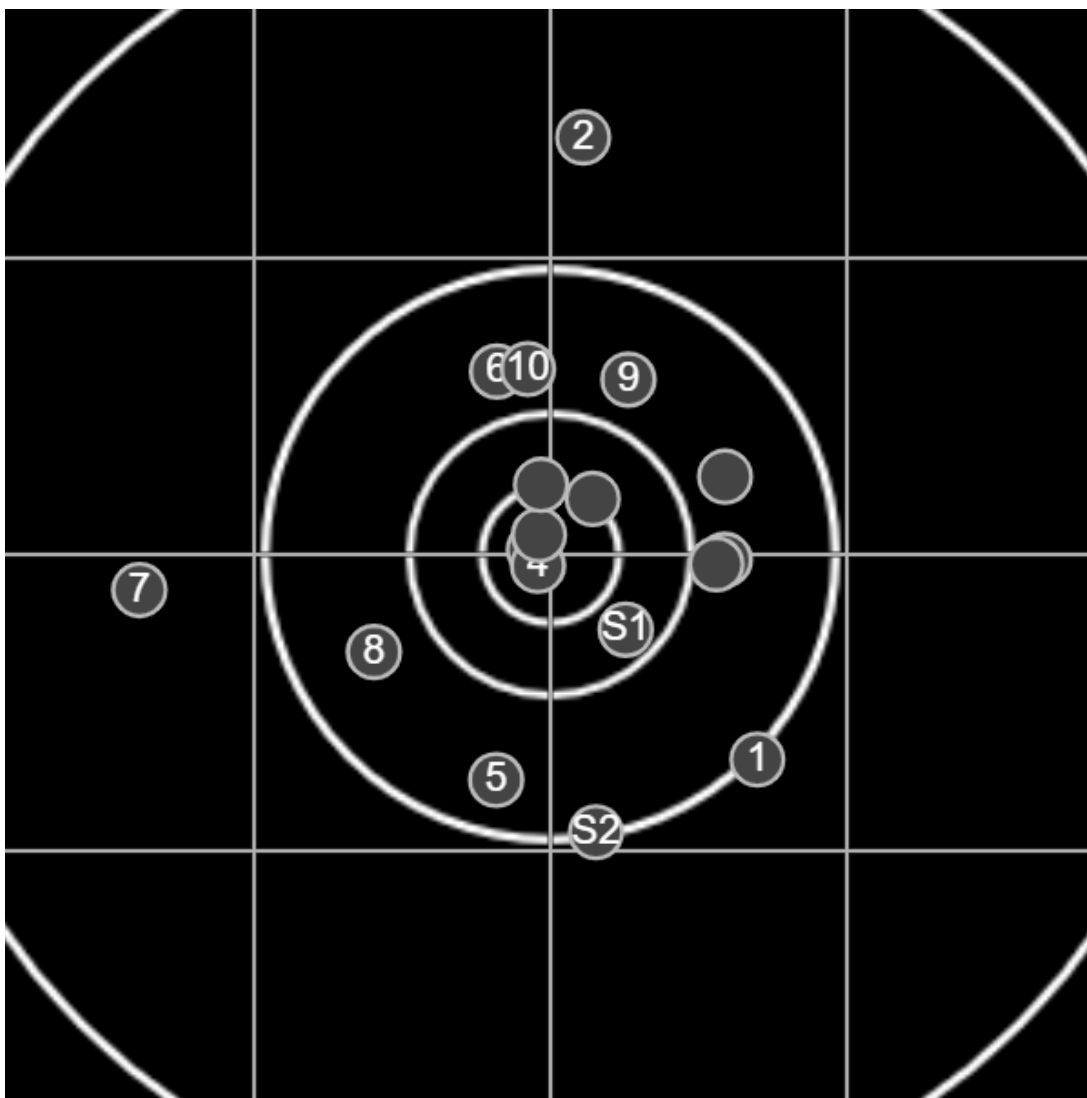

**SILVER
MOUNTAIN
TARGETS**
Made in Canada

true
Sat Jan 08 2022
16:02:05

BRC Club Shoot
L Williams Cup
500yards

BRC T4 [-62]
AU-500y

Group: 291.0 mm
(277.3w x 288.4h)

(F)

Shooter
Graham Willis [m08]

50.2

FINAL
v: 2191, sd: 8.7

#	fps	score
	2193	X
	2187	5
	2183	X
	2200	5
	2232	5
	2202	X
10	2206	5
9	2199	5
8	2198	5
7	2198	4
6	2181	5
5	2188	5
4	2195	X
3	2180	X
2	2184	4
1	2182	5
S2	2209	(5)
S1	2216	(6)