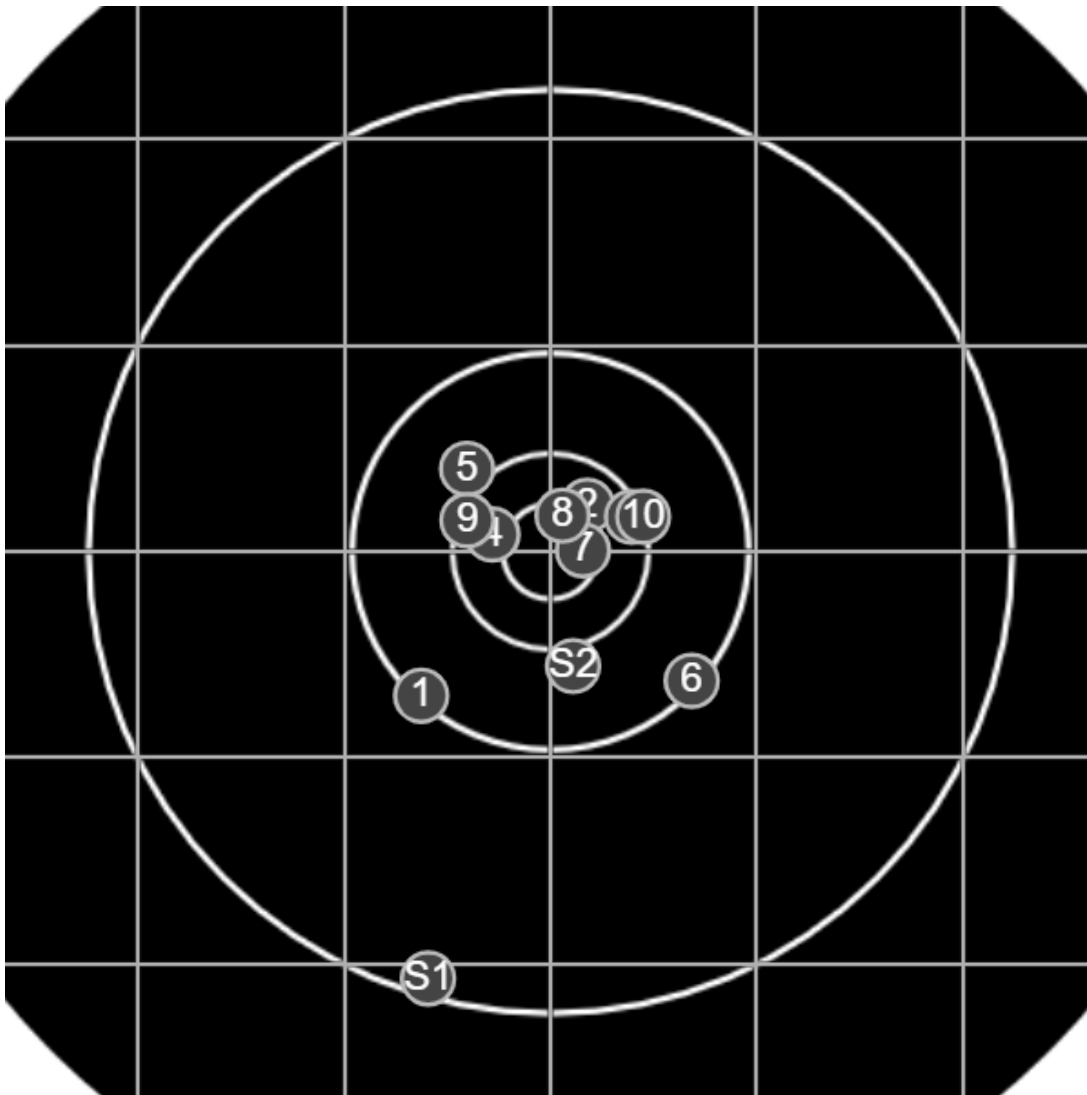

**SILVER
MOUNTAIN
TARGETS**
Made in Canada

true
Sat Jan 08 2022
13:40:19

BRC Club Shoot
L Williams Cup
500yards

BRC T4 [-62]
AU-500y

Group: 199.3 mm
(174.5w x 146.3h)

(F)
Shooter
Graham Willis [m08]

57.2

FINAL
v: 2182, sd: 8.3