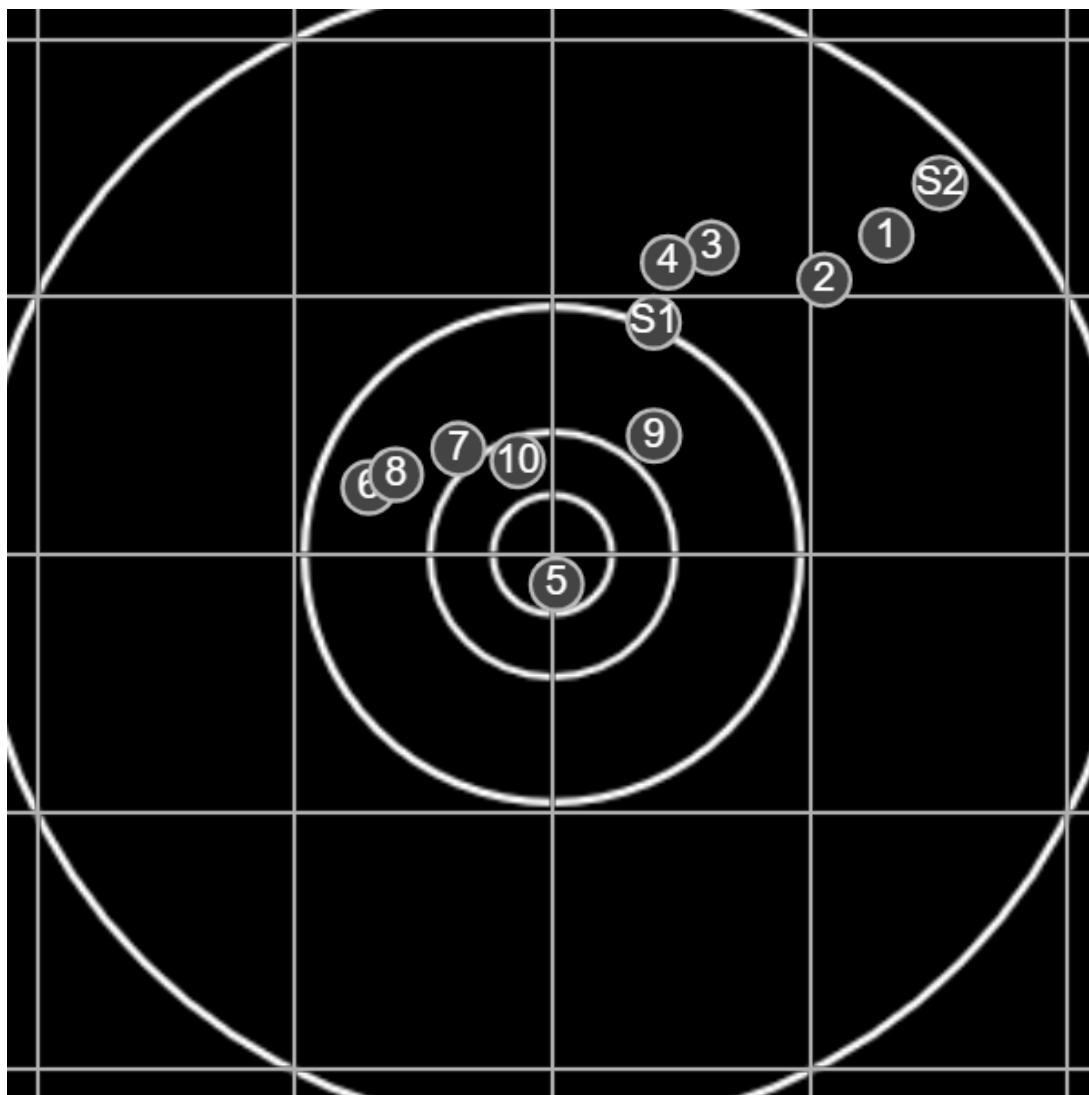

**SILVER
MOUNTAIN
TARGETS**
Made in Canada

true
Sat Jan 08 2022
14:54:28

BRC Club Shoot
L Williams Cup
500yards

BRC T6 [-61]
AU-500y

Group: 297.2 mm
(267.2w x 180.1h)

(F)

Shooter
James Clarke[v5]

48.1

FINAL
v: 2084, sd: 21.6

#	fps	score
10	2039	6
9	2086	5
8	2063	5
7	2089	5
6	2114	5
5	2093	X
4	2100	4
3	2110	4
2	2078	4
1	2069	4
S2	2102	(4)
S1	2010	(5)

**SILVER
MOUNTAIN
TARGETS**
Made in Canada

true
Sat Jan 08 2022
16:05:46