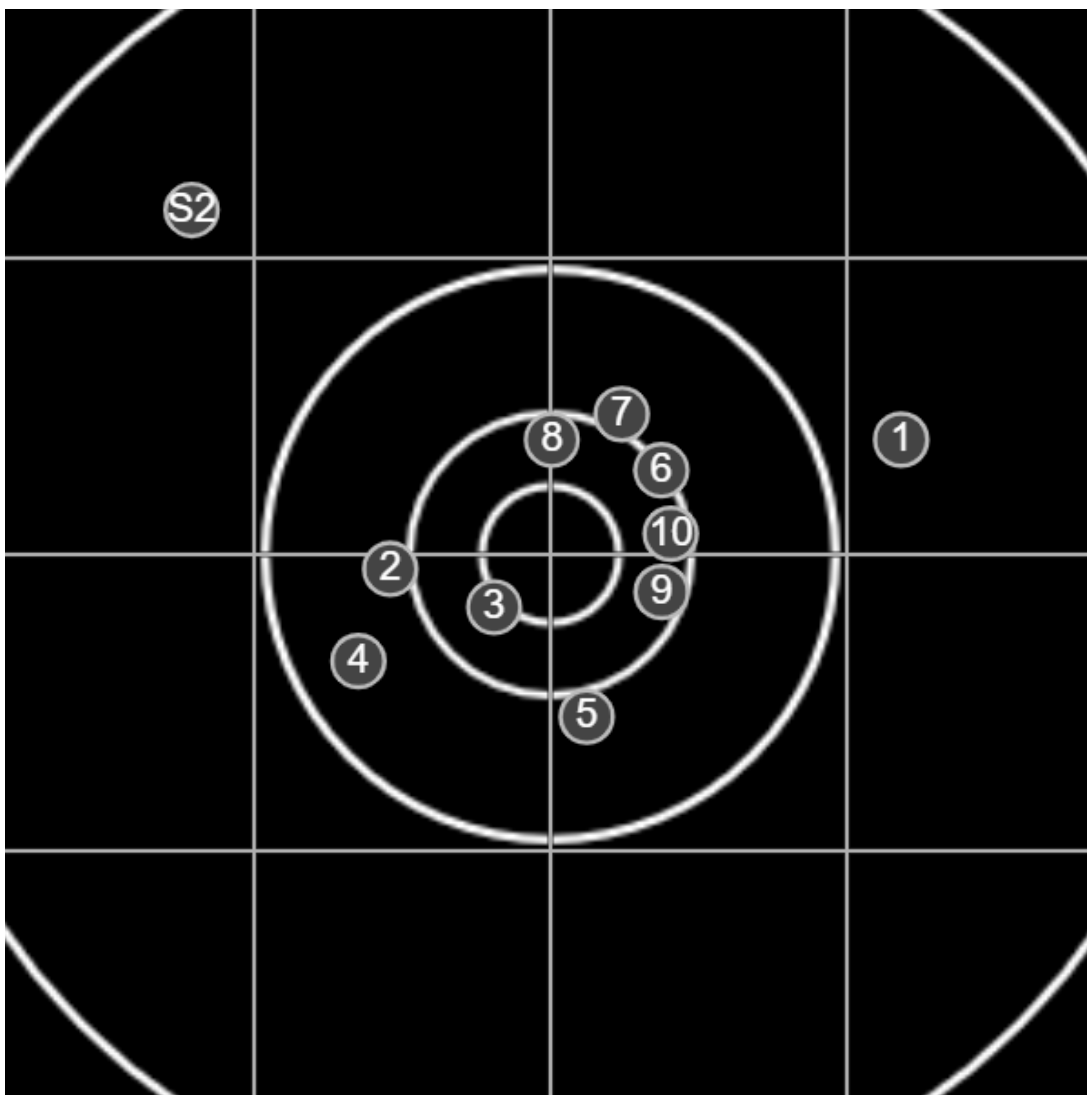

**SILVER
MOUNTAIN
TARGETS**
Made in Canada

true
Sat Jan 08 2022
16:17:15

BRC Club Shoot
L Williams Cup
500yards

BRC T4 [-62]
AU-500y

Group: 263.1 mm
(243.6w x 135.8h)

(F)

Shooter
Jeff Eppleston [m07]

54.1

FINAL
v: 1984, sd: 14.8

#	fps	score
10	1961	6
9	1976	6
8	2010	6
7	1988	5
6	1977	6
5	1975	5
4	1970	5
3	2002	X
2	1978	5
1	1998	4
S2	1971	(4)
S1	1927	(1)