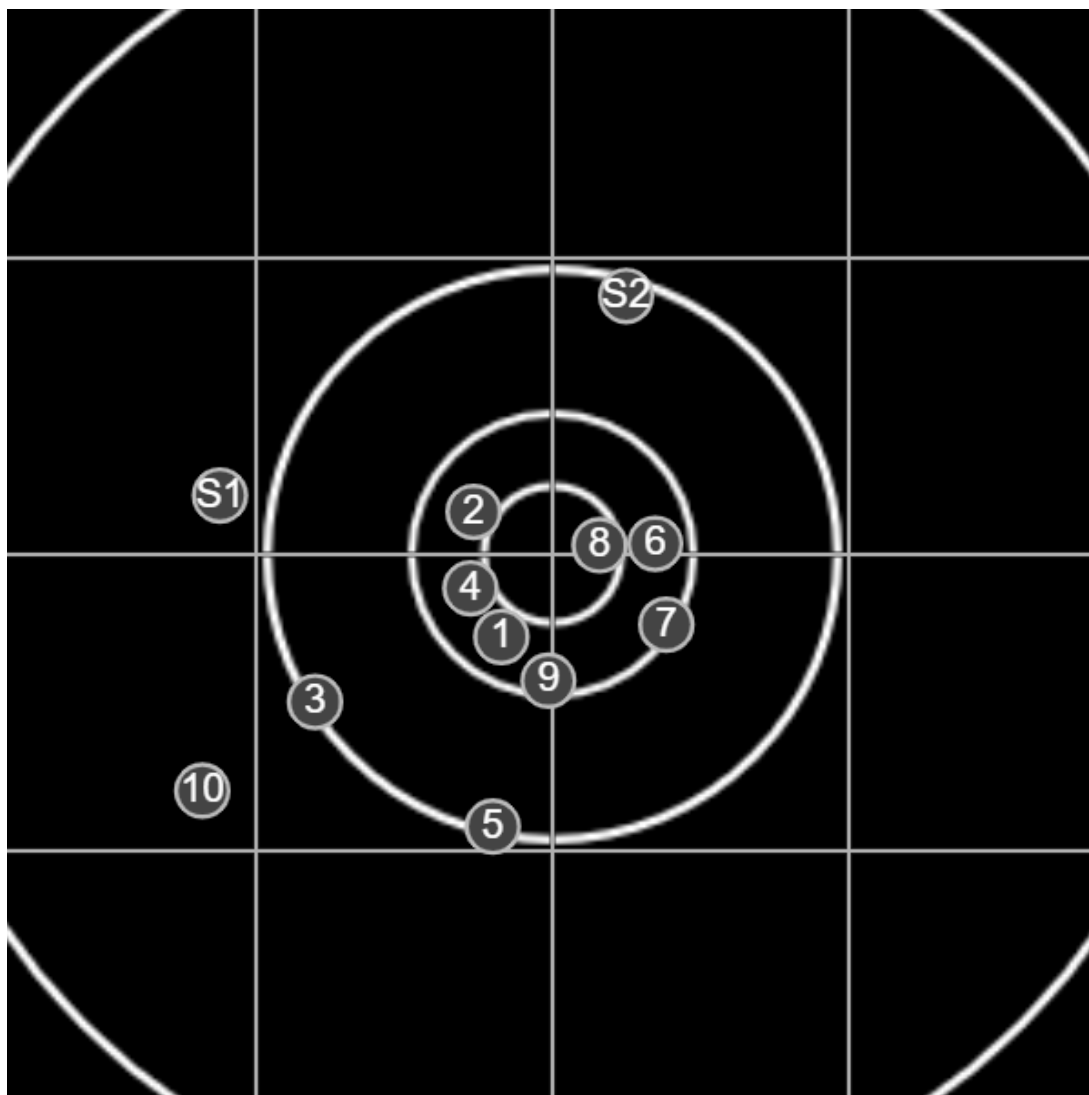

**SILVER
MOUNTAIN
TARGETS**
Made in Canada

true
Sat Jan 08 2022
15:34:05

BRC Club Shoot
L Williams Cup
500yards

BRC T4 [-62]
AU-500y

Group: 231.5 mm
(208.2w x 141.3h)

(F)
Shooter
Mal Wright [m24]

56.1

FINAL
v: 2372, sd: 46.6

#	fps	score
10	2370	4
9	2407	6
8	2393	X
7	2396	6
6	2329	6
5	2250	5
4	2377	6
3	2395	5
2	2380	6
1	2419	6
S2	2415	(5)
S1	2386	(4)