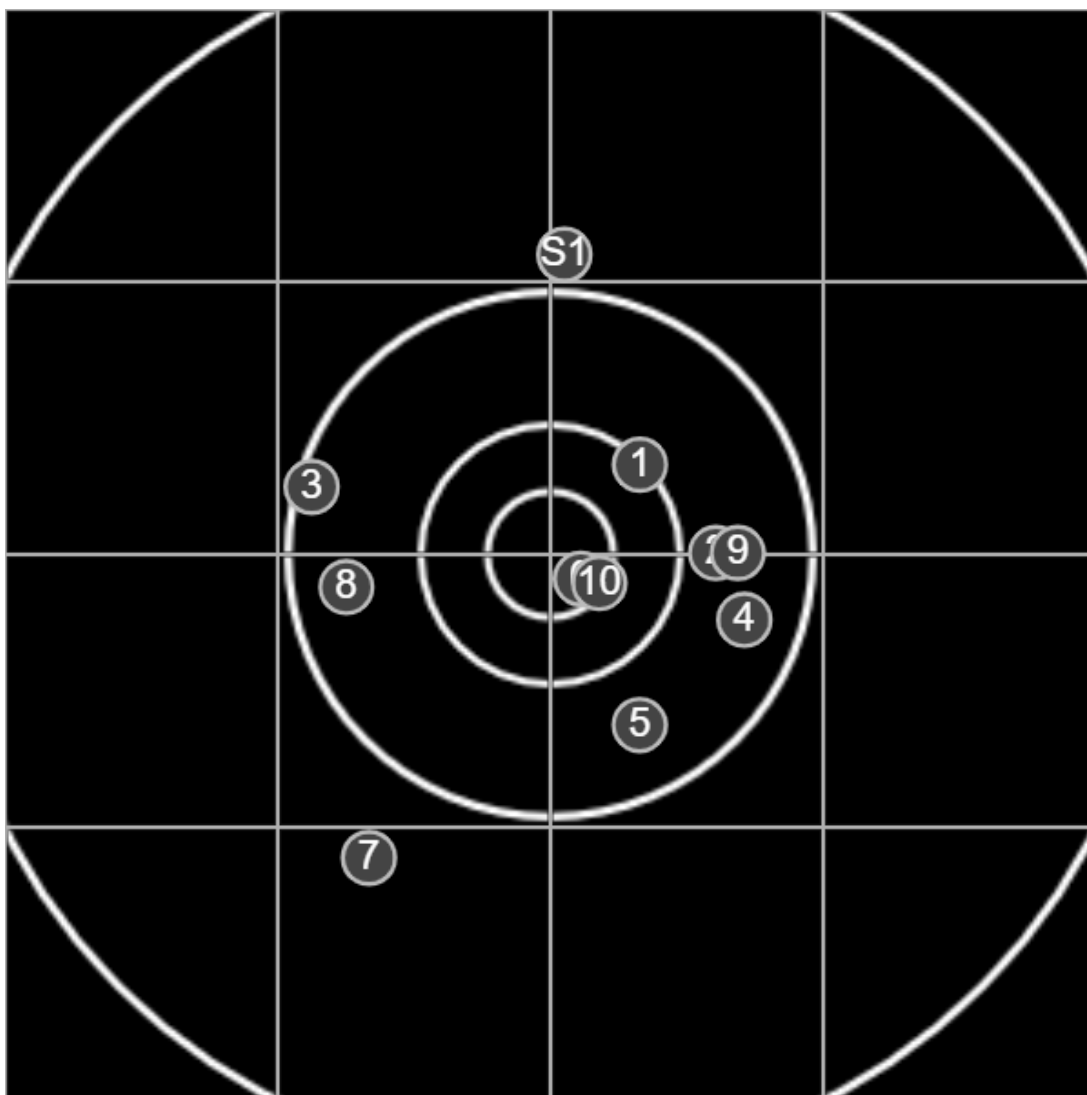

**SILVER
MOUNTAIN
TARGETS**
Made in Canada

true
Sat Jan 08 2022
14:26:57

BRC Club Shoot
L Williams Cup
500yards

BRC T4 [-62]
AU-500y

Group: 233.5 mm
(211.1w x 191.8h)

(F)
Shooter
Mal Wright [m24]

52.2

FINAL
v: 2373, sd: 17.3