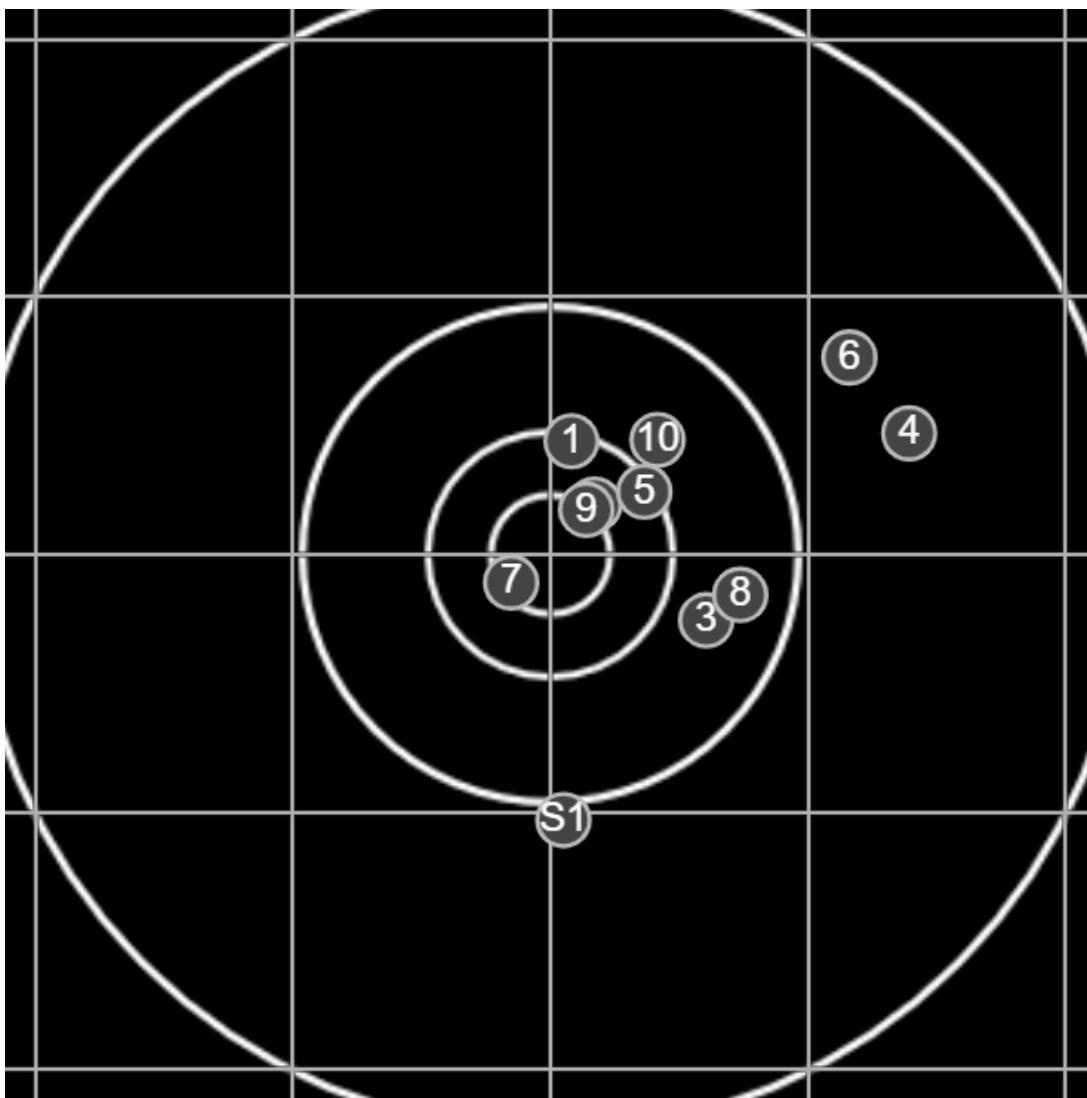

**SILVER
MOUNTAIN
TARGETS**
Made in Canada

true
Sat Jan 08 2022
16:41:37

BRC Club Shoot
L Williams Cup
500yards

BRC T4 [-62]
AU-500y

Group: 219.4 mm
(205.4w x 135.7h)

(F)

Shooter
Mal Wright [m24]

53.3

FINAL
v: 2359, sd: 15.7

#	fps	score
10	2356	5
9	2345	X
8	2348	5
7	2386	X
6	2351	4
5	2353	6
4	2368	4
3	2387	5
2	2357	X
1	2338	6
S1	2275	(4)