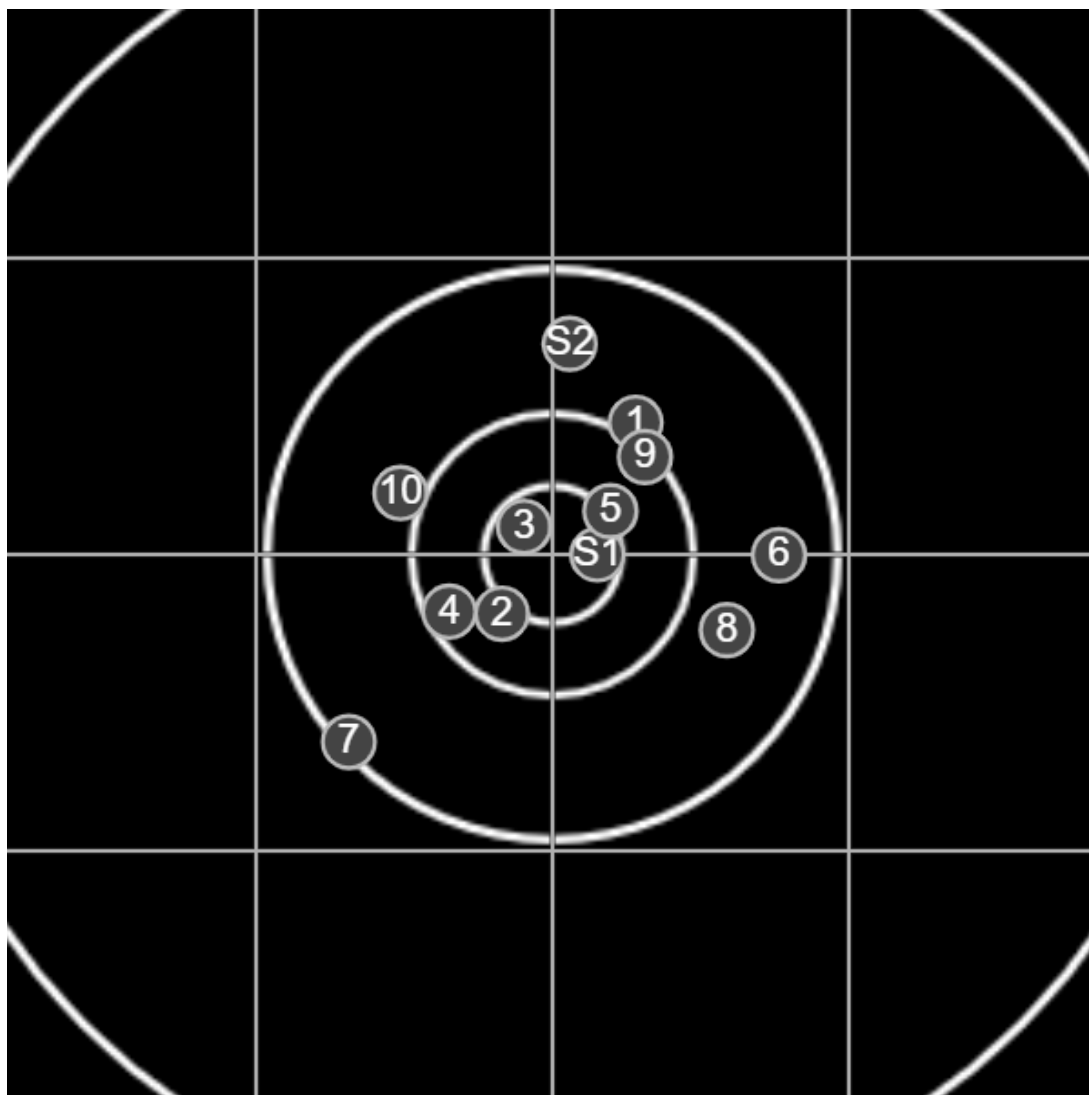

**SILVER
MOUNTAIN
TARGETS**
Made in Canada

true
Sat Jan 08 2022
16:11:42

BRC Club Shoot
L Williams Cup
500yards

BRC T6 [-61]
AU-500y

Group: 210.5 mm
(193.1w x 143.3h)

(F)

Shooter
Nick Webster [m12]

55.3

FINAL
v: 2041, sd: 11.7

#	fps	score
10	2034	5
9	2044	6
8	2030	5
7	2019	5
6	2049	5
5	2059	X
4	2046	6
3	2053	X
2	2041	X
1	2029	5
S2	2036	(5)
S1	2033	(X)