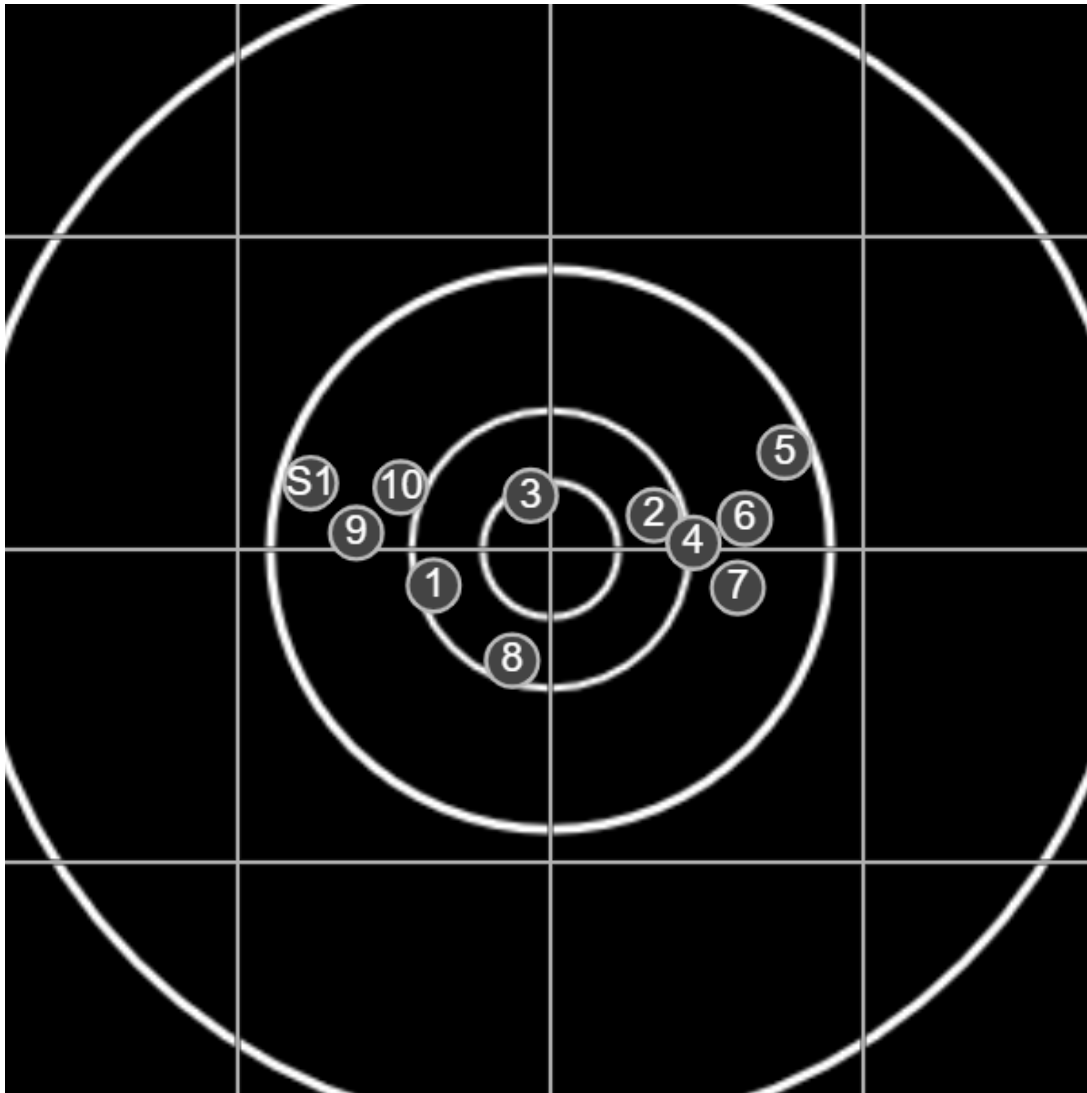

BRC Club Shoot
L Williams Cup
600yards

BRC T4 [-62]
AU-600y

Group: 222.0 mm
(218.1w x 105.9h)

(F)

Shooter
Colin Howell [m10]

55.1

FINAL
v: 1879, sd: 17.3

#	fps	score
10	1891	5
9	1886	5
8	1861	6
7	1869	5
6	1900	5
5	1903	5
4	1843	6
3	1877	X
2	1884	6
1	1873	6
S1	1873	(5)