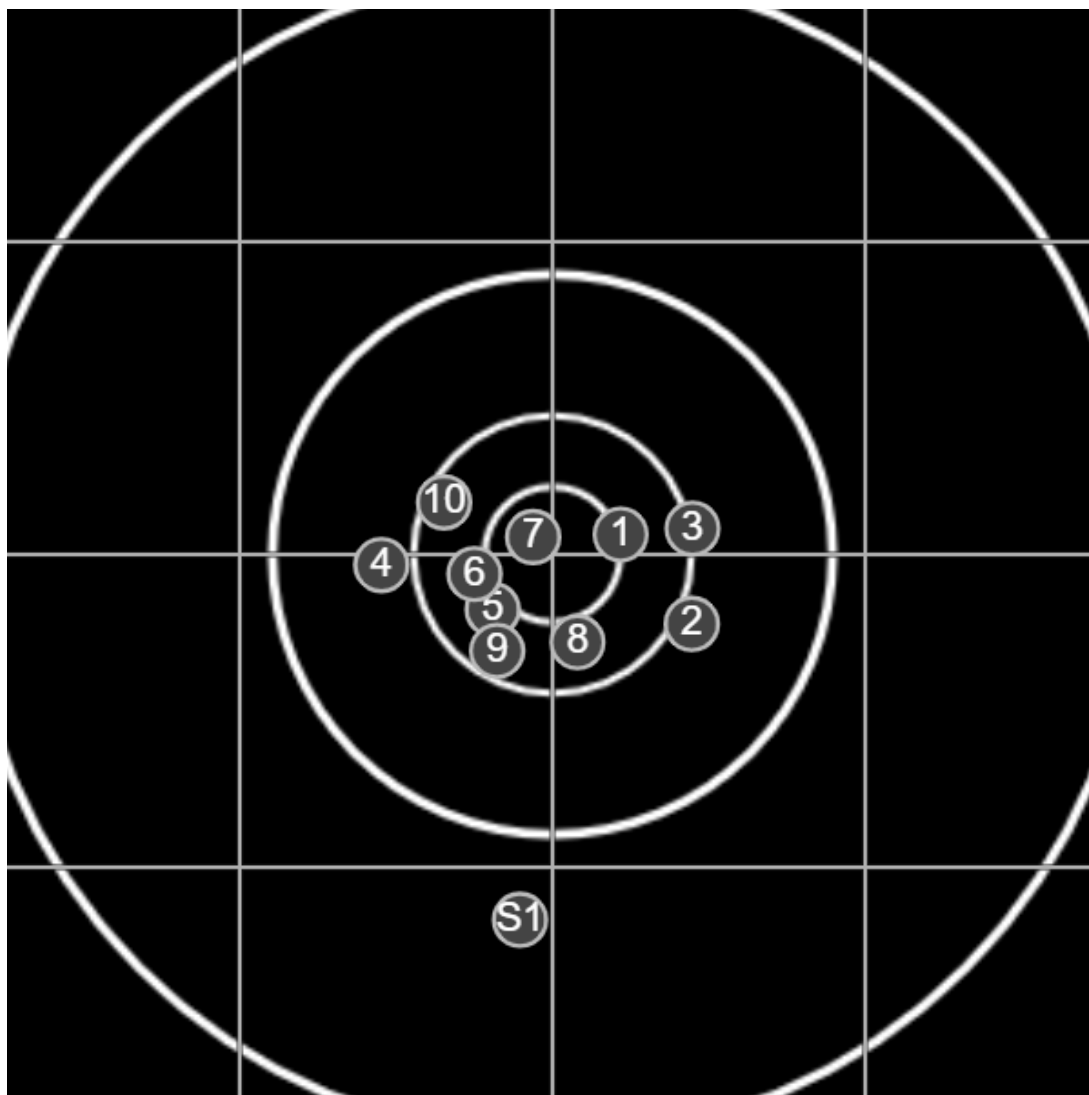

**SILVER
MOUNTAIN
TARGETS**
Made in Canada

true
Sat Jan 15 2022
12:17:43

BRC Club Shoot
L Williams Cup
600yards

BRC T4 [-62]
AU-600y

Group: 160.8 mm
(158.4w x 75.6h)

(F)

Shooter
Colin Howell [m10]

58.2

FINAL
v: 1868, sd: 9.2

#	fps	score
10	1871	6
9	1859	6
8	1865	6
7	1882	X
6	1881	6
5	1878	6
4	1854	5
3	1859	6
2	1863	5
1	1870	X
S1	1882	(4)