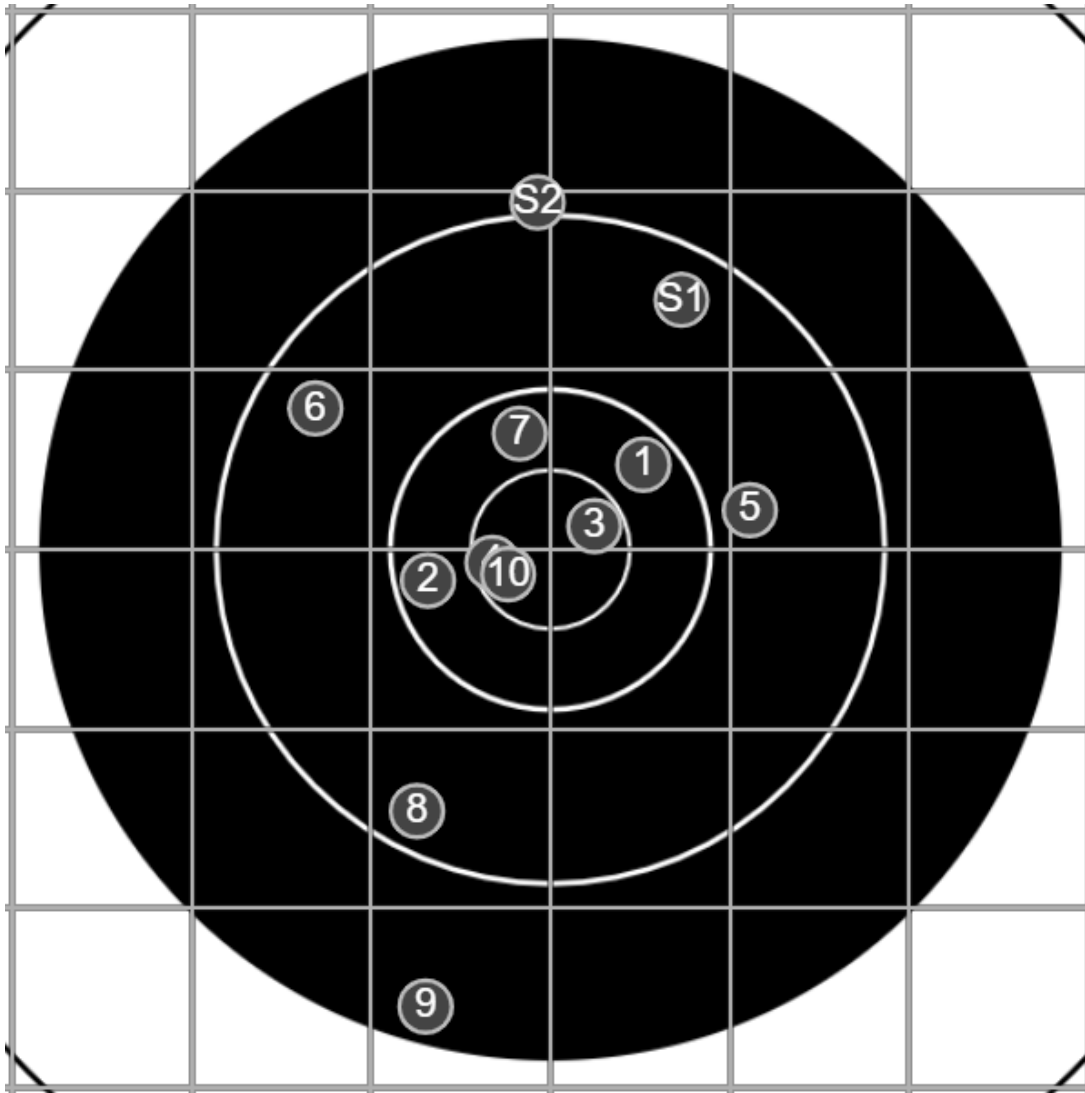

**SILVER
MOUNTAIN
TARGETS**
Made in Canada

true
Sat Jan 15 2022
12:52:28

BRC Club Shoot
L Williams Cup
600yards

BRC T6 [-62]
AU-600y

Group: 541.5 mm
(386.8w x 532.6h)

(Iron)
Shooter
Dennis Lavelle [m04]

45.3

FINAL
v: 1896, sd: 15.9

#	fps	score
10	1902	V
9	1894	3
8	1874	4
7	1902	5
6	1918	4
5	1917	4
4	1910	V
3	1882	V
2	1877	5
1	1879	5
S2	1875	(3)
S1	1857	(4)

**SILVER
MOUNTAIN
TARGETS**
Made in Canada

true
Sat Jan 15 2022
13:48:29