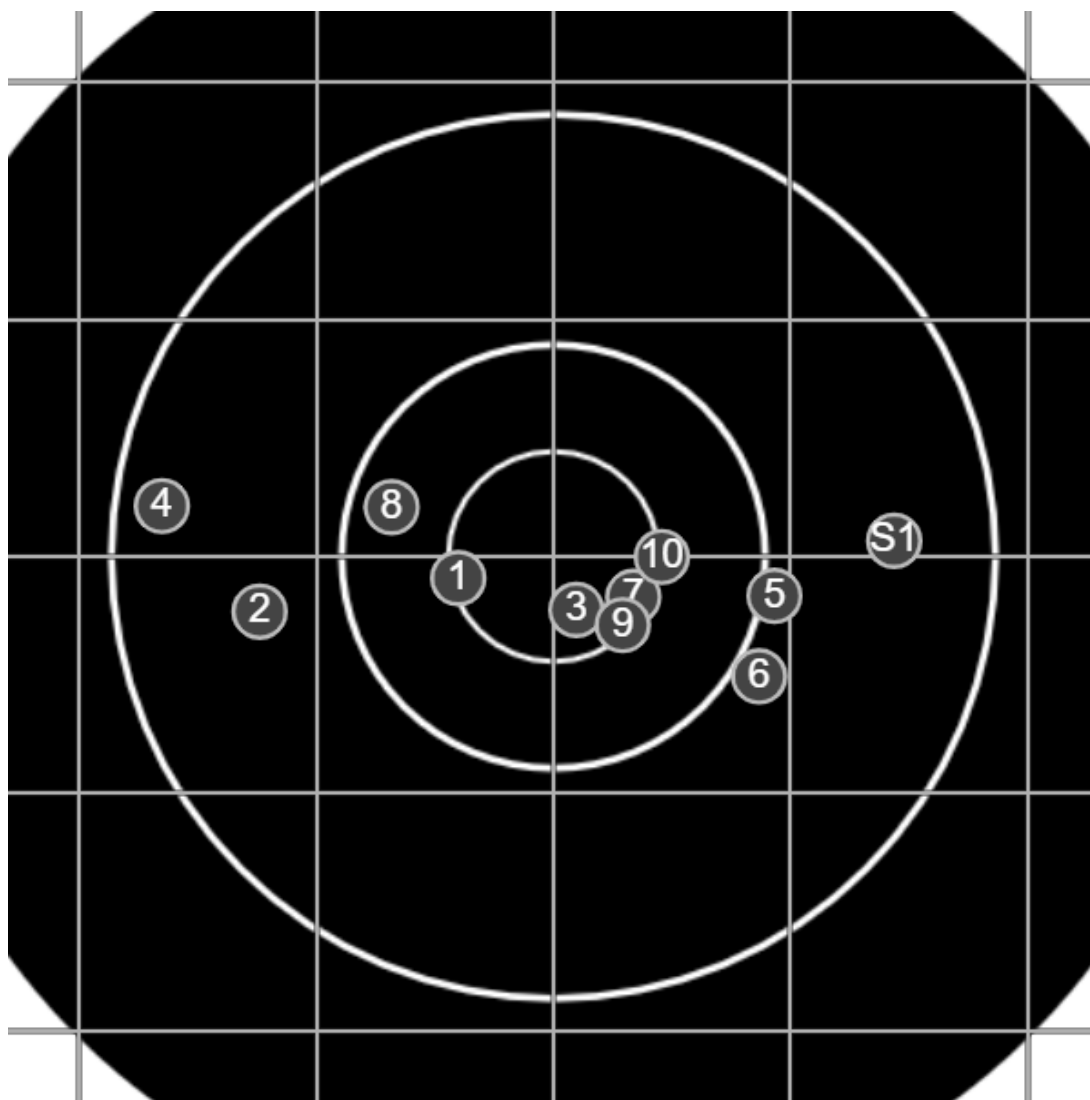

BRC Club Shoot
L Williams Cup
600yards

BRC T6 [-62]
AU-600y

Group: 418.2 mm
(412.4w x 114.8h)

(Iron)
Shooter
Gordon Shepherd [m02]

46.5

FINAL
v: 1881, sd: 8.6

#	fps	score
10	1898	V
9	1882	V
8	1875	5
7	1868	V
6	1881	4
5	1889	4
4	1889	4
3	1881	V
2	1876	4
1	1871	V
S1	1863	(4)