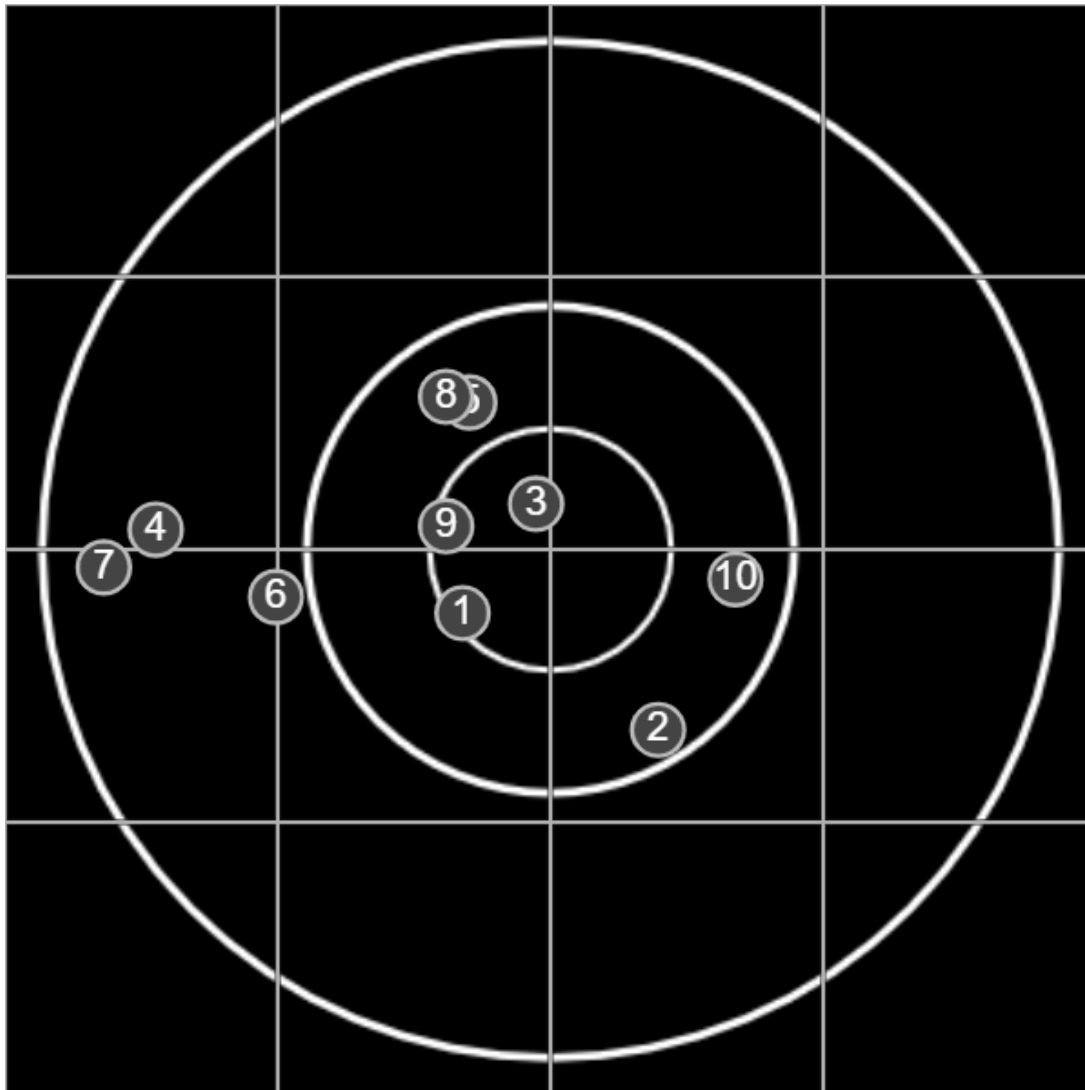

**SILVER
MOUNTAIN
TARGETS**
Made in Canada

true
Sat Jan 15 2022
14:15:19

BRC Club Shoot
L Williams Cup
600yards

BRC T6 [-62]
AU-600y

Group: 369.9 mm
(369.8w x 195.1h)

(Iron)
Shooter
Gordon Shepherd [m02]

47.3

FINAL
v: 1878, sd: 13.0

#	fps	score
10	1896	5
9	1886	V
8	1866	5
7	1882	4
6	1868	4
5	1869	5
4	1870	4
3	1892	V
2	1893	5
1	1856	V