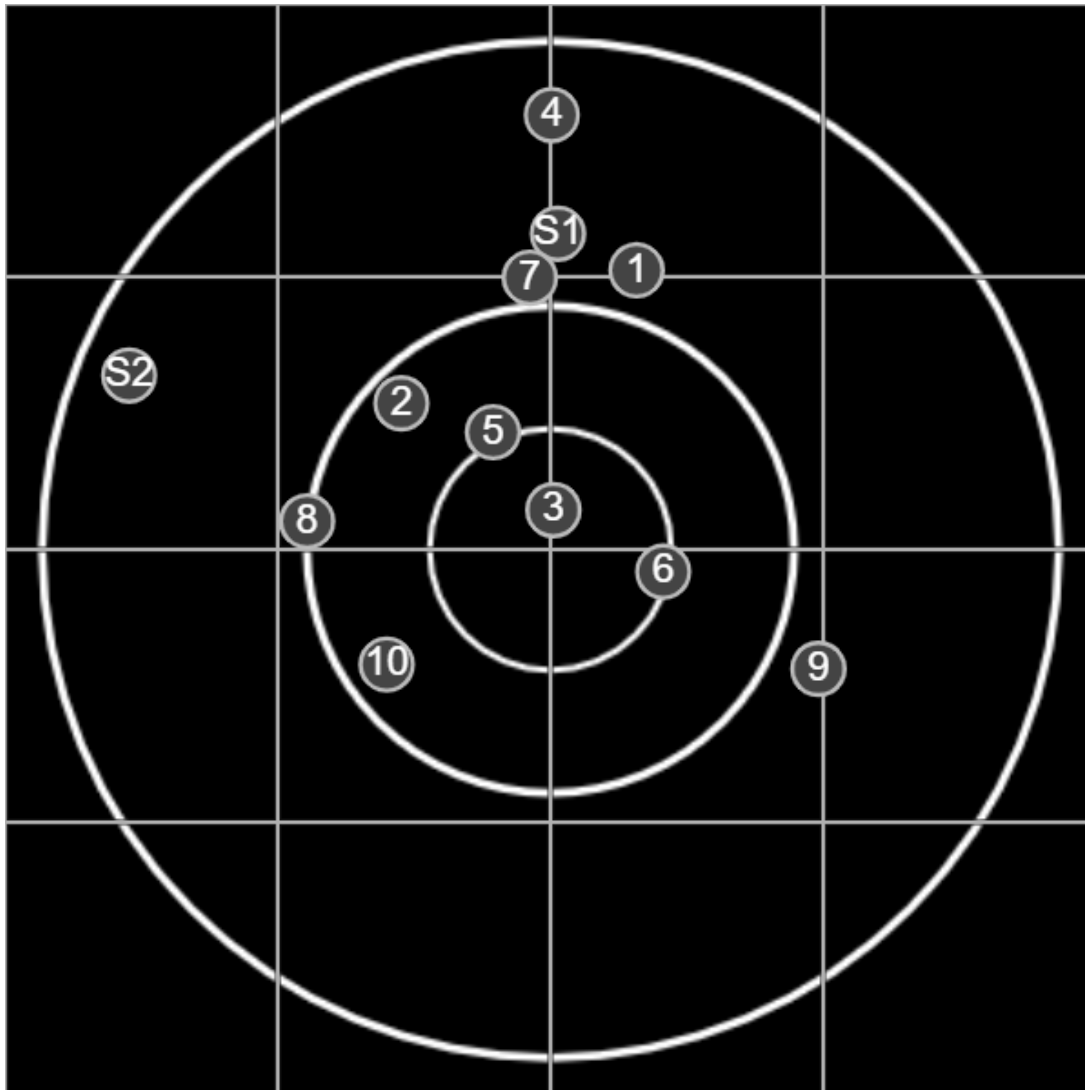

**SILVER
MOUNTAIN
TARGETS**
Made in Canada

true
Sat Jan 15 2022
12:24:11

BRC Club Shoot
L Williams Cup
600yards

BRC T6 [-62]
AU-600y

Group: 359.9 mm
(299.4w x 324.3h)

(Iron)
Shooter
Gordon Shepherd [m02]

46.2

FINAL
v: 1874, sd: 5.5

#	fps	score
10	1870	5
9	1881	4
8	1881	5
7	1882	4
6	1865	V
5	1869	5
4	1869	4
3	1871	V
2	1874	5
1	1873	4
S2	1862	(4)
S1	1821	(4)