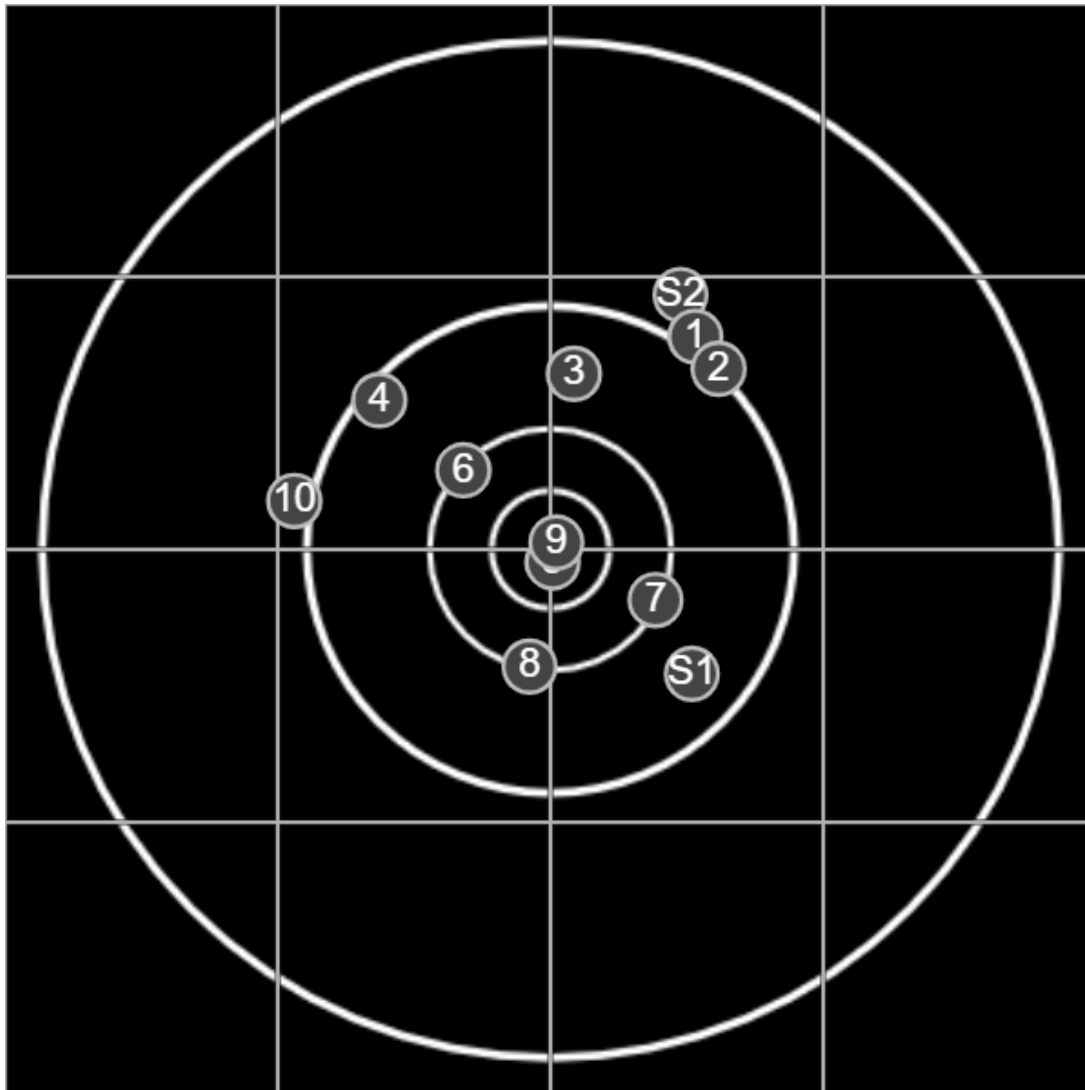

**SILVER
MOUNTAIN
TARGETS**
Made in Canada

true
Sat Jan 15 2022
12:34:26

BRC Club Shoot
L Williams Cup
600yards

BRC T6 [-62]
AU-600y

Group: 260.2 mm
(248.4w x 193.1h)

(F)

Shooter
James Clarke[v5]

53.2

FINAL
v: 1941, sd: 11.7

#	fps	score
10	1943	4
9	1955	X
8	1941	6
7	1929	6
6	1924	6
5	1952	X
4	1946	5
3	1952	5
2	1950	5
1	1921	4
S2	1921	(4)
S1	1875	(5)