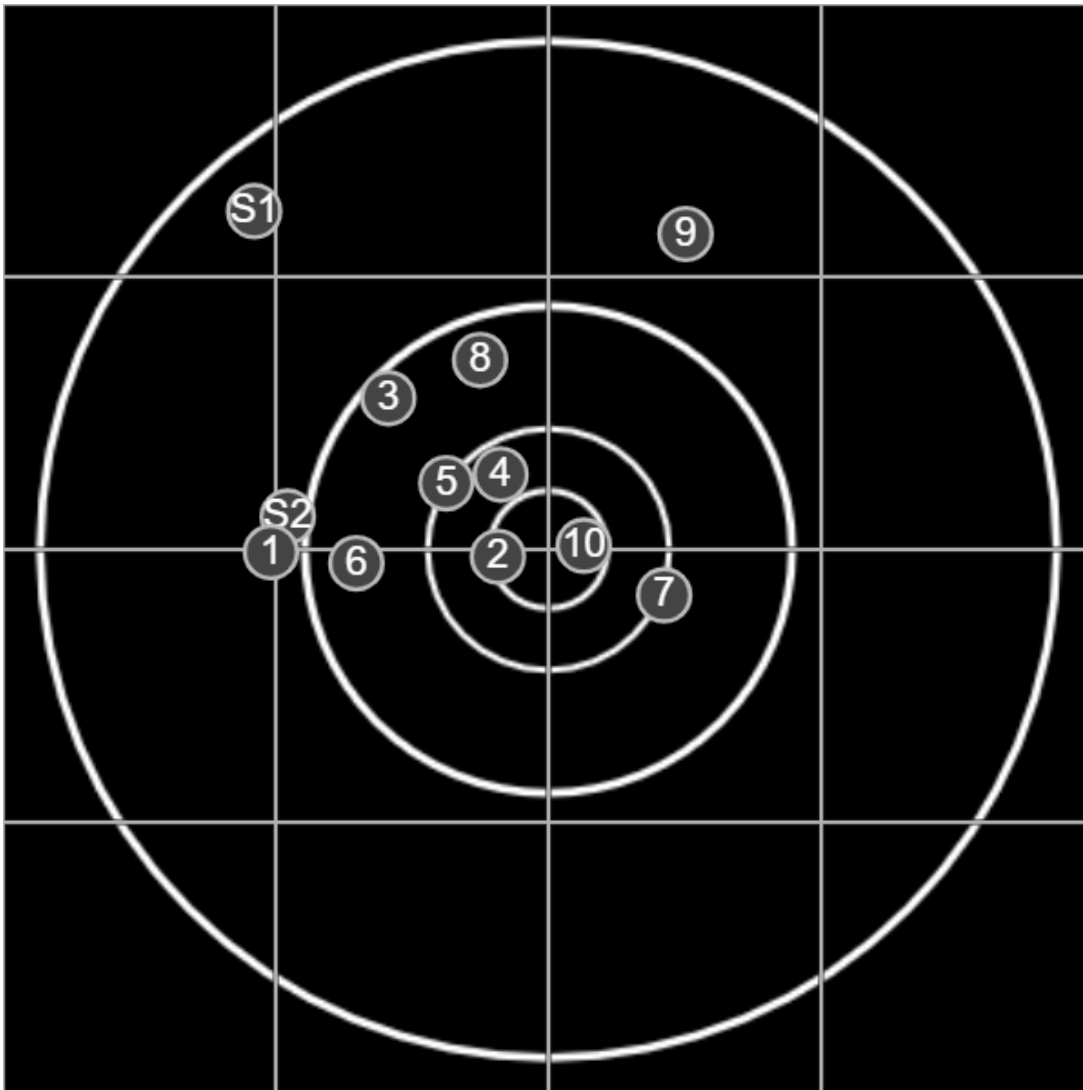

**SILVER
MOUNTAIN
TARGETS**
Made in Canada

true
Sat Jan 15 2022
14:30:20

BRC Club Shoot
L Williams Cup
600yards

BRC T6 [-62]
AU-600y

Group: 306.0 mm
(242.8w x 211.5h)

(F)

Shooter
James Clarke[v5]

53.2

FINAL
v: 1974, sd: 18.7

#	fps	score
10	1970	X
9	2001	4
8	1974	5
7	1989	6
6	1975	5
5	1955	6
4	1950	6
3	1976	5
2	1947	X
1	2004	4
S2	1953	(4)
S1	1966	(4)