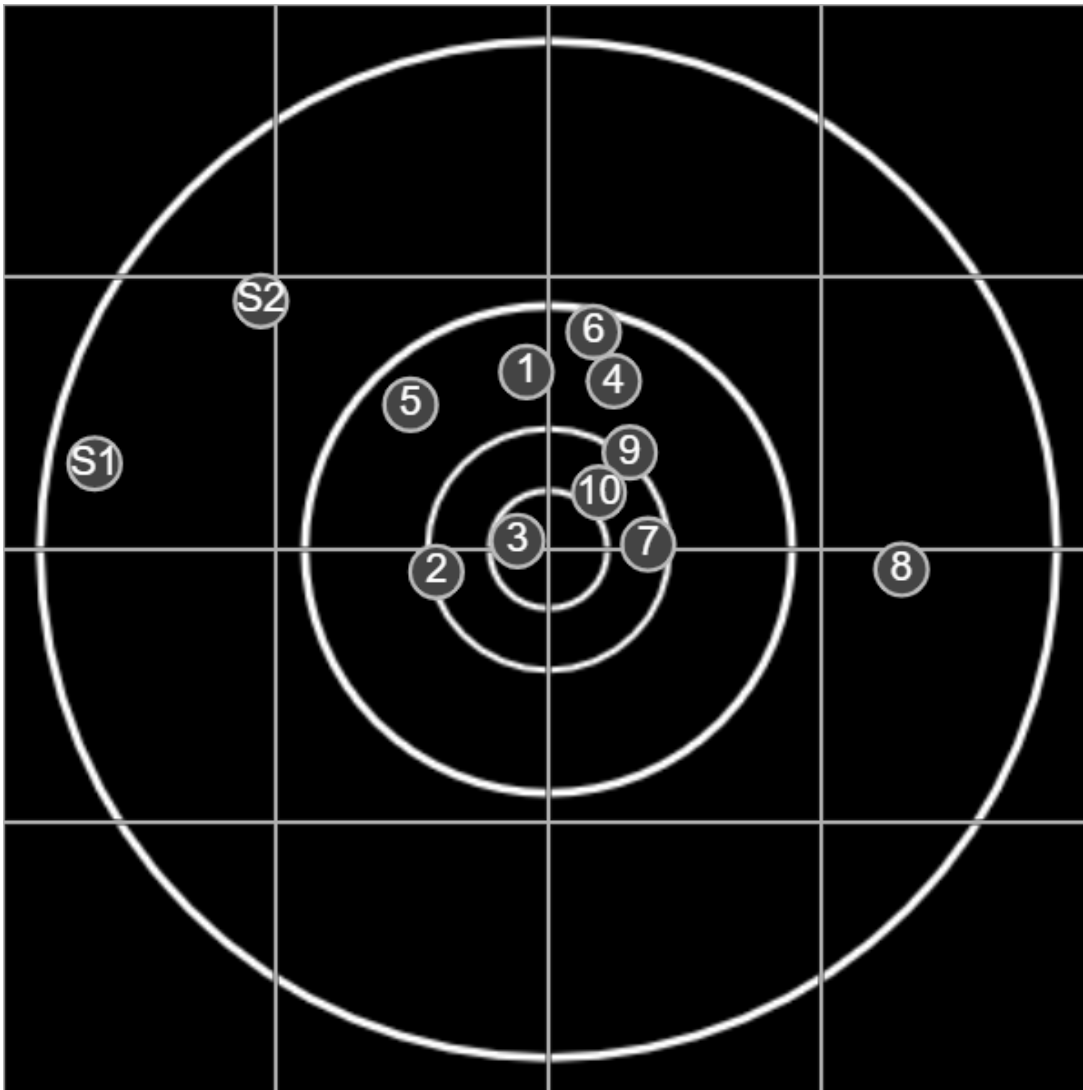

BRC Club Shoot
L Williams Cup
600yards

BRC T6 [-62]
AU-600y

Group: 303.3 mm
(287.5w x 140.4h)

(F)
Shooter
James Clarke[v5]

54.1

FINAL
v: 1971, sd: 12.6

#	fps	score
10	1980	6
9	1958	6
8	1977	4
7	1980	6
6	1993	5
5	1979	5
4	1967	5
3	1954	X
2	1969	6
1	1952	5
S2	1971	(4)
S1	1948	(4)

**SILVER
MOUNTAIN
TARGETS**
Made in Canada

true
Sat Jan 15 2022
14:30:20

BRC Club Shoot
L Williams Cup
600yards

BRC T6 [-62]
AU-600y

Group: 306.0 mm
(242.8w x 211.5h)

(F)

Shooter
James Clarke[v5]

53.2