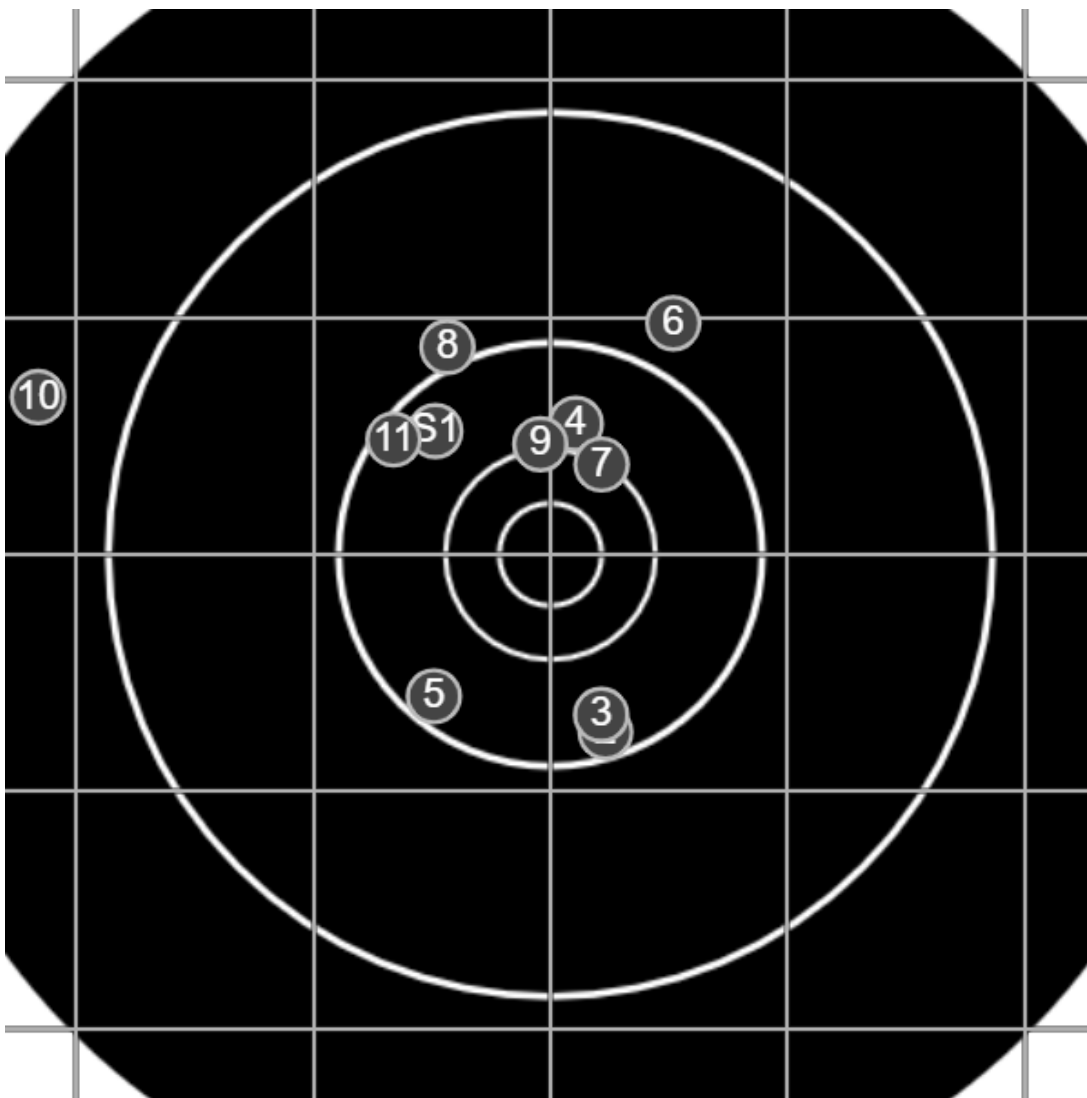

**SILVER
MOUNTAIN
TARGETS**
Made in Canada

true
Sat Jan 15 2022
13:07:36

BRC Club Shoot
L Williams Cup
600yards

BRC T4 [-62]
AU-600y

Group: 443.7 mm
(427.6w x 275.4h)

(F)
Shooter
Mal Wright [m24]

48.0

FINAL
v: 1984, sd: 14.6

#	fps	score
11	2015	5
10	1988	3
9	1983	6
8	1965	4
7	1968	6
6	1979	4
5	1986	5
4	2003	5
3	1972	5
2	1985	5
S1	2010	(5)
1	0	0