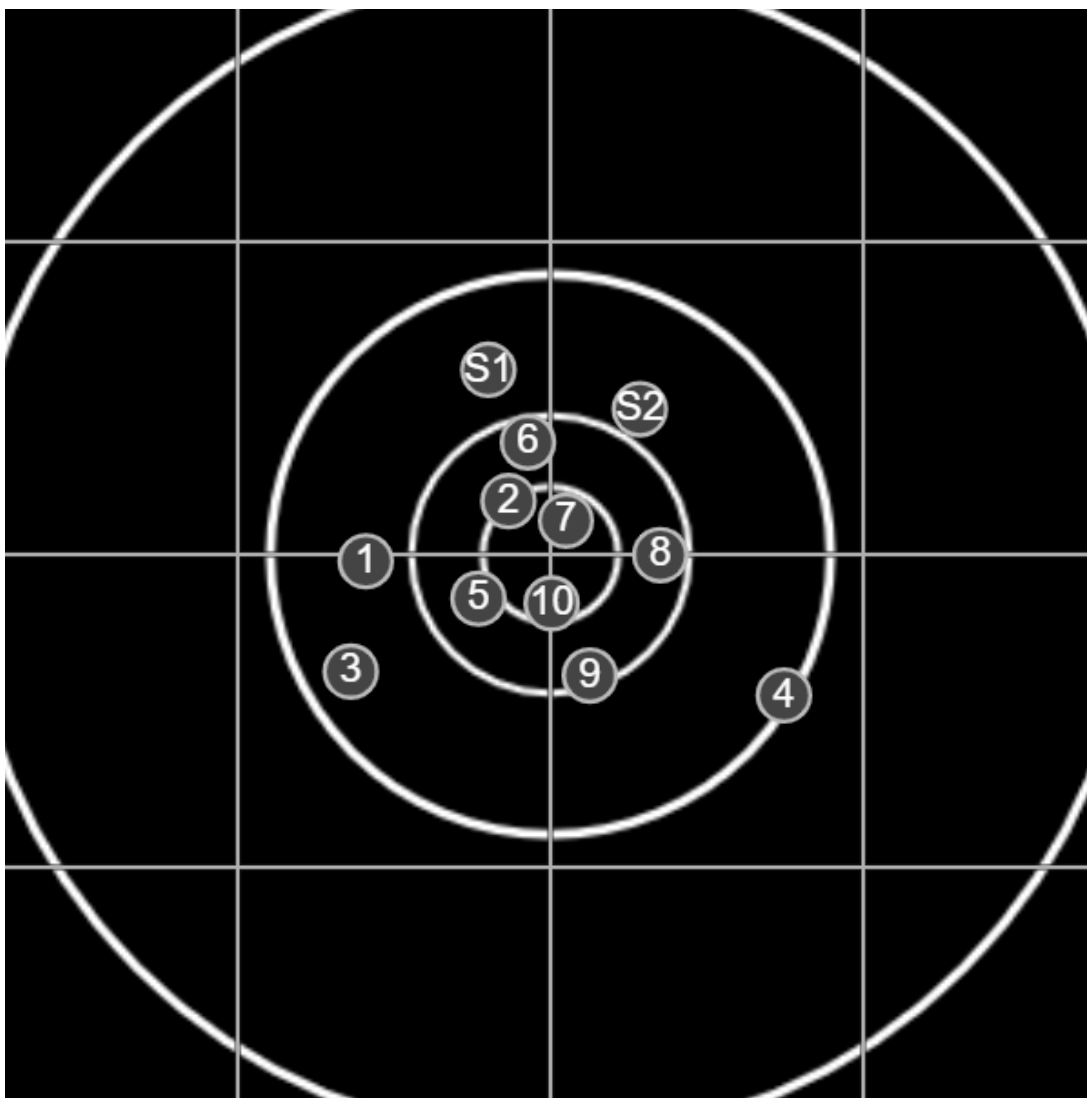

**SILVER
MOUNTAIN
TARGETS**
Made in Canada

true
Sat Jan 15 2022
14:10:51

BRC Club Shoot
L Williams Cup
600yards

BRC T4 [-62]
AU-600y

Group: 223.6 mm
(220.6w x 128.8h)

(F)

Shooter
Nick Webster [m12]

57.3

FINAL
v: 1875, sd: 9.6

#	fps	score
10	1878	X
9	1875	6
8	1879	6
7	1863	X
6	1876	6
5	1865	6
4	1873	5
3	1875	5
2	1900	X
1	1870	5
S2	1856	(5)
S1	1871	(5)