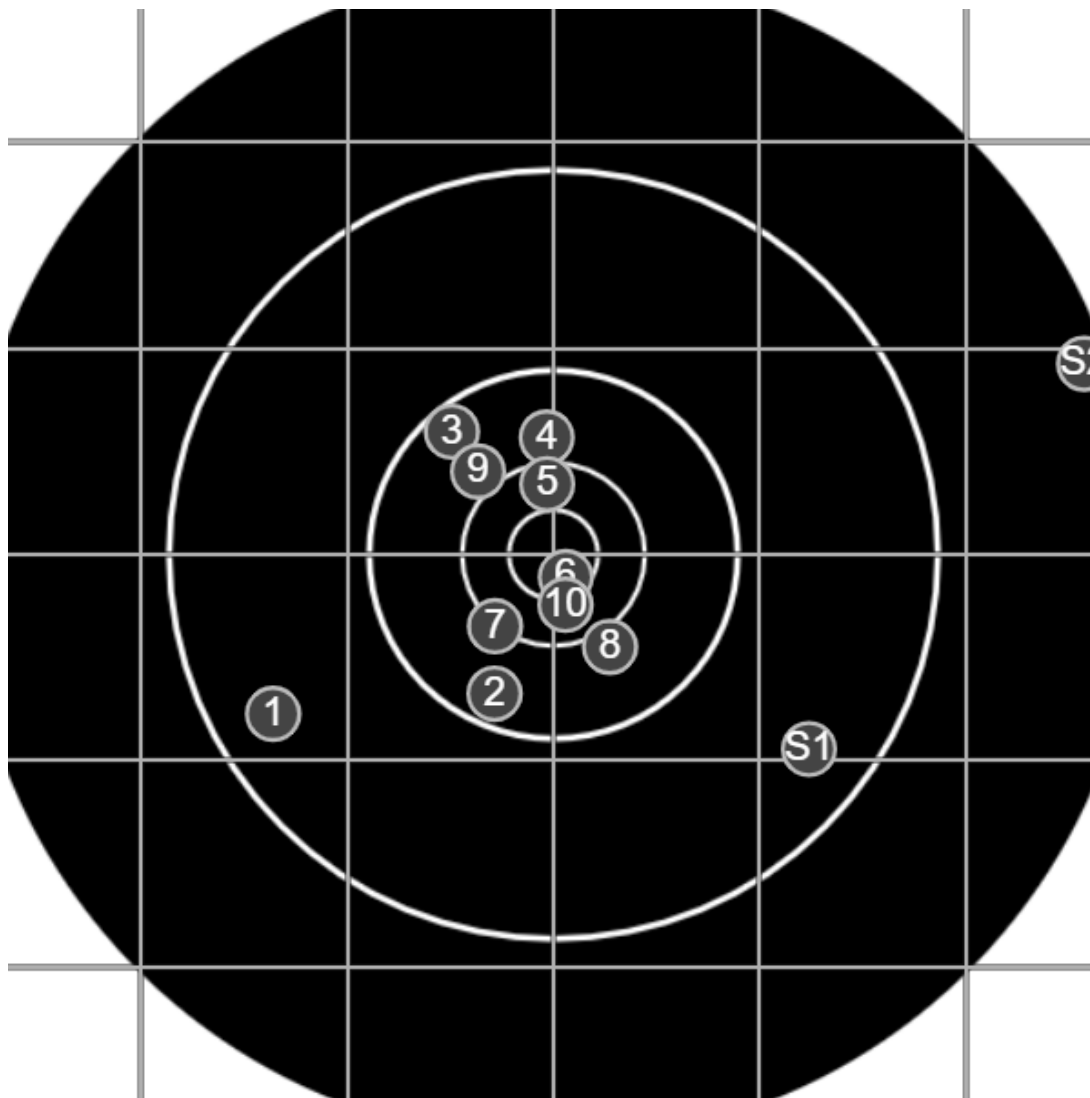

**SILVER
MOUNTAIN
TARGETS**
Made in Canada

true
Sat Jan 15 2022
12:38:16

BRC Club Shoot
L Williams Cup
600yards

BRC T4 [-62]
AU-600y

Group: 301.1 mm
(260.8w x 218.4h)

(F)

Shooter
Nick Webster [m12]

53.2

FINAL
v: 1840, sd: 7.3

#	fps	score
10	1838	X
9	1831	5
8	1831	5
7	1839	6
6	1836	X
5	1854	6
4	1844	5
3	1850	5
2	1833	5
1	1842	4
S2	1868	(3)
S1	1811	(4)

**SILVER
MOUNTAIN
TARGETS**
Made in Canada

true
Sat Jan 15 2022
13:37:04

**SILVER
MOUNTAIN
TARGETS**
Made in Canada

true
Sat Jan 15 2022
14:10:51

BRC Club Shoot
L Williams Cup
600yards

BRC T4 [-62]
AU-600y

Group: 223.6 mm
(220.6w x 128.8h)

(F)

Shooter
Nick Webster [m12]

57.3