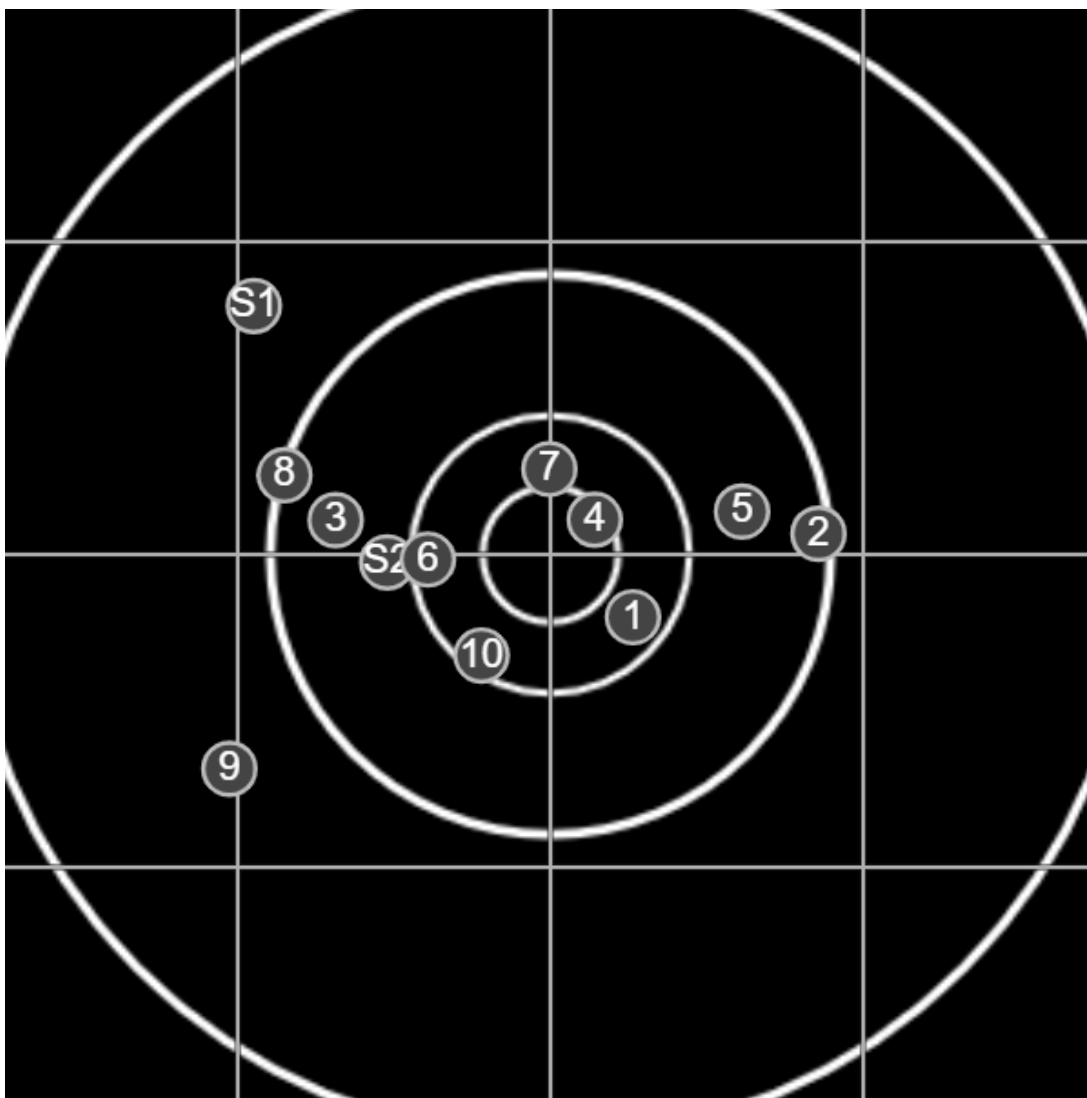

BRC Club Shoot
L Williams Cup
600yards

BRC T4 [-62]
AU-600y

Group: 322.9 mm
(299.9w x 152.6h)

(F)
Shooter
Nick Webster [m12]

54.1

FINAL
v: 1858, sd: 9.0

#	fps	score
10	1845	6
9	1841	4
8	1862	5
7	1856	6
6	1865	6
5	1852	5
4	1859	X
3	1870	5
2	1867	5
1	1861	6
S2	1854	(5)
S1	1866	(4)

**SILVER
MOUNTAIN
TARGETS**
Made in Canada

true
Sat Jan 15 2022
14:10:51

BRC Club Shoot
L Williams Cup
600yards

BRC T4 [-62]
AU-600y

Group: 223.6 mm
(220.6w x 128.8h)

(F)

Shooter
Nick Webster [m12]

57.3