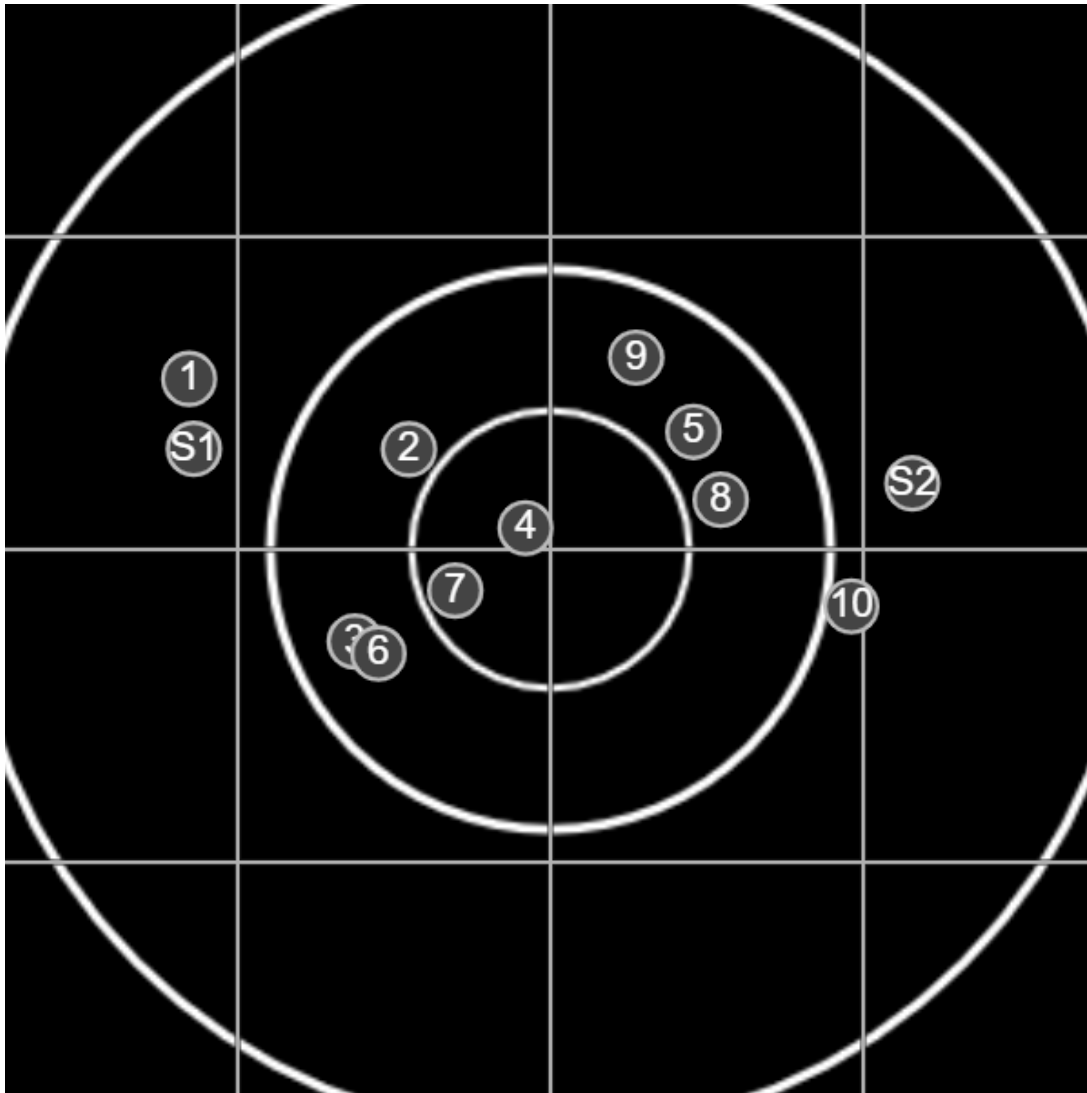

**SILVER
MOUNTAIN
TARGETS**
Made in Canada

true
Sat Jan 15 2022
14:23:05

BRC Club Shoot
L Williams Cup
600yards

BRC T6 [-62]
AU-600y

Group: 356.5 mm
(337.2w x 150.6h)

(Iron)
Shooter
Steve Williams [m03]

48.2

FINAL
v: 1887, sd: 14.5

#	fps	score
10	1891	4
9	1897	5
8	1901	5
7	1879	V
6	1864	5
5	1895	5
4	1870	V
3	1885	5
2	1872	5
1	1912	4
S2	1882	(4)
S1	1875	(4)