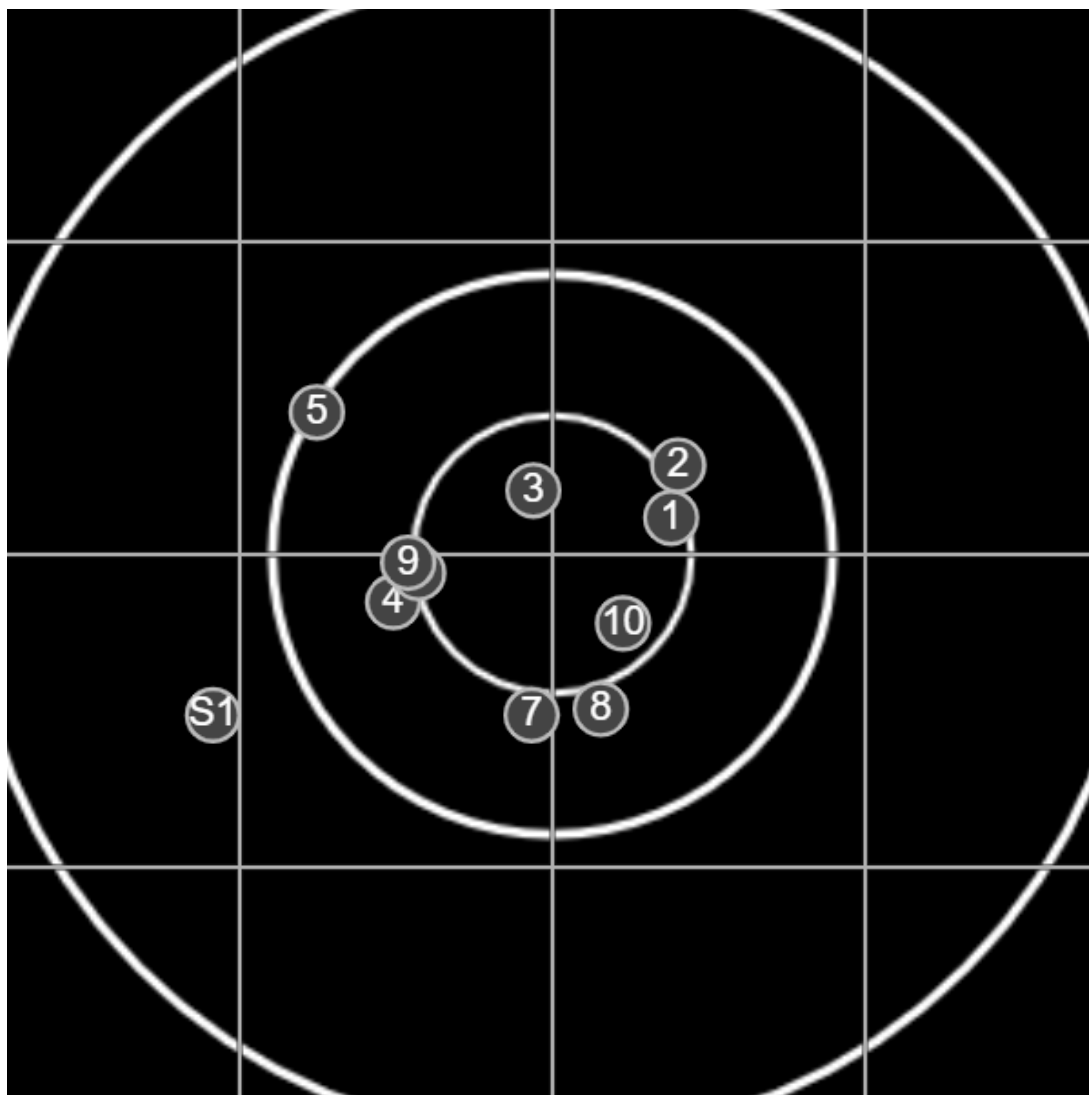

**SILVER
MOUNTAIN
TARGETS**
Made in Canada

true
Sat Jan 15 2022
12:42:34

BRC Club Shoot
L Williams Cup
600yards

BRC T6 [-62]
AU-600y

Group: 209.1 mm
(183.9w x 154.2h)

(Iron)
Shooter
Steve Williams [m03]

50.5

FINAL
v: 1876, sd: 10.3

#	fps	score
10	1873	V
9	1867	V
8	1866	5
7	1874	5
6	1897	V
5	1876	5
4	1872	5
3	1883	V
2	1886	5
1	1861	V
S1	1833	(4)