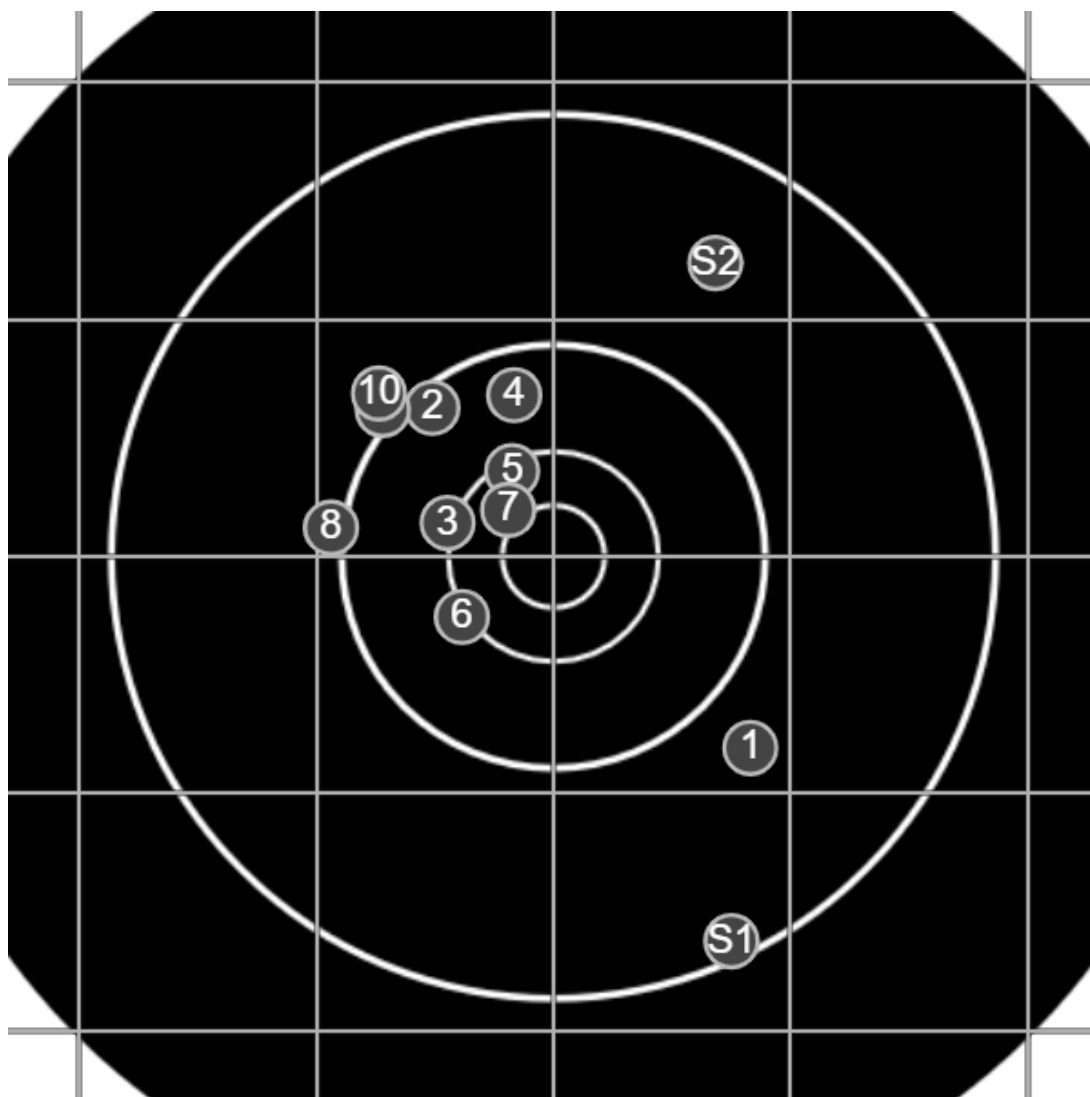

**SILVER
MOUNTAIN
TARGETS**
Made in Canada

true
Sat Jul 02 2022
12:53:41

BRC Club Shoot
Diggers & G James Cups
600yards

BRC T4 [-61]
AU-600y

Group: 345.7 mm
(282.3w x 238.7h)

(F)
Shooter
Mal Wright [m24]

50.0

FINAL
v: 1859, sd: 17.3

| # | fps | score |
|----|------|-------|
| 10 | 1866 | 4 |
| 9 | 1860 | 4 |
| 8 | 1840 | 4 |
| 7 | 1842 | 6 |
| 6 | 1851 | 6 |
| 5 | 1843 | 6 |
| 4 | 1893 | 5 |
| 3 | 1867 | 6 |
| 2 | 1883 | 5 |
| 1 | 1846 | 4 |
| S2 | 1869 | (4) |
| S1 | 1845 | (4) |

**SILVER
MOUNTAIN
TARGETS**
Made in Canada

true
Sat Jul 02 2022
13:30:21

BRC Club Shoot
Diggers & G James Cups
600yards

BRC T4 [-61]
AU-600y

Group: 195.9 mm
(176.1w x 155.6h)

(F)
Shooter
Mal Wright [m24]

54.1

FINAL
v: 1891, sd: 23.8

| # | fps | score |
|----|------|-------|
| 10 | 1877 | 6 |
| 9 | 1879 | 6 |
| 8 | 1893 | 5 |
| 7 | 1886 | 5 |
| 6 | 1867 | X |
| 5 | 1872 | 5 |
| 4 | 1917 | 5 |
| 3 | 1892 | 5 |
| 2 | 1949 | 5 |
| 1 | 1875 | 6 |
| S2 | 1886 | (5) |
| S1 | 1871 | (5) |