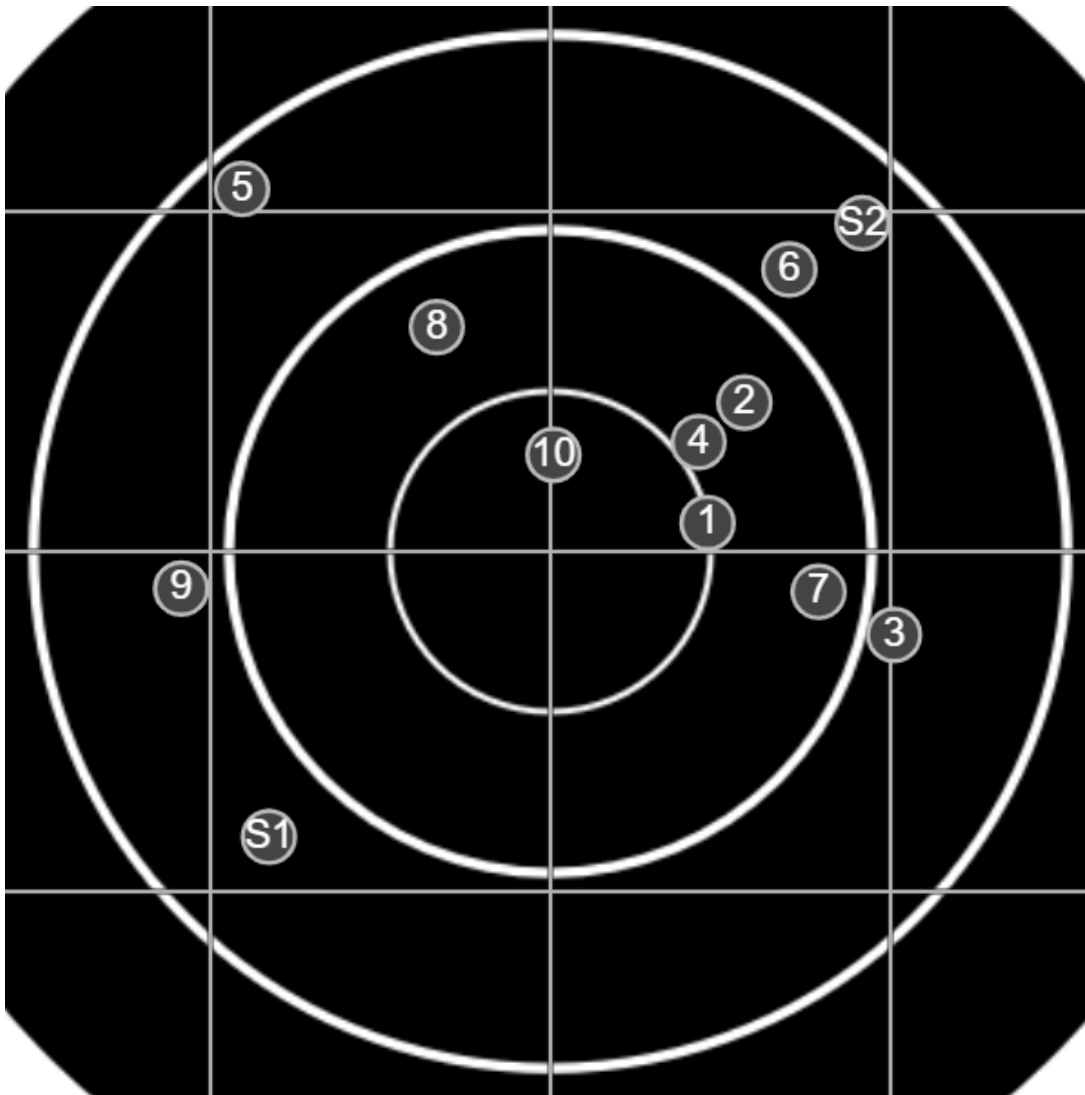

**SILVER
MOUNTAIN
TARGETS**
Made in Canada

true
Sat Jul 30 2022
13:15:40

BRC Club Shoot
N Rutherford Mem Trophy
800yards

BRC T6 [-63]
AU-LR

Group: 616.7 mm
(556.5w x 348.0h)

(Iron)
Shooter
Charlie Bennett [m22]

46.2

FINAL
v: 1467, sd: 12.4

#	fps	score
10	1461	V
9	1461	4
8	1469	5
7	1479	5
6	1470	4
5	1462	4
4	1466	5
3	1495	4
2	1449	5
1	1454	V
S2	1459	(4)
S1	1439	(4)

**SILVER
MOUNTAIN
TARGETS**
Made in Canada

true
Sat Jul 30 2022
14:26:38

BRC Club Shoot
N Rutherford Mem Trophy
800yards

BRC T6 [-63]
AU-LR

Group: 593.9 mm
(575.2w x 292.6h)

(Iron)
Shooter
Charlie Bennett [m22]

48.2

FINAL
v: 1470, sd: 9.9

#	fps	score
10	1470	5
9	1472	5
8	1484	5
7	1472	4
6	1468	V
5	1470	V
4	1458	5
3	1448	5
2	1479	4
1	1476	5
S1	1448	(3)