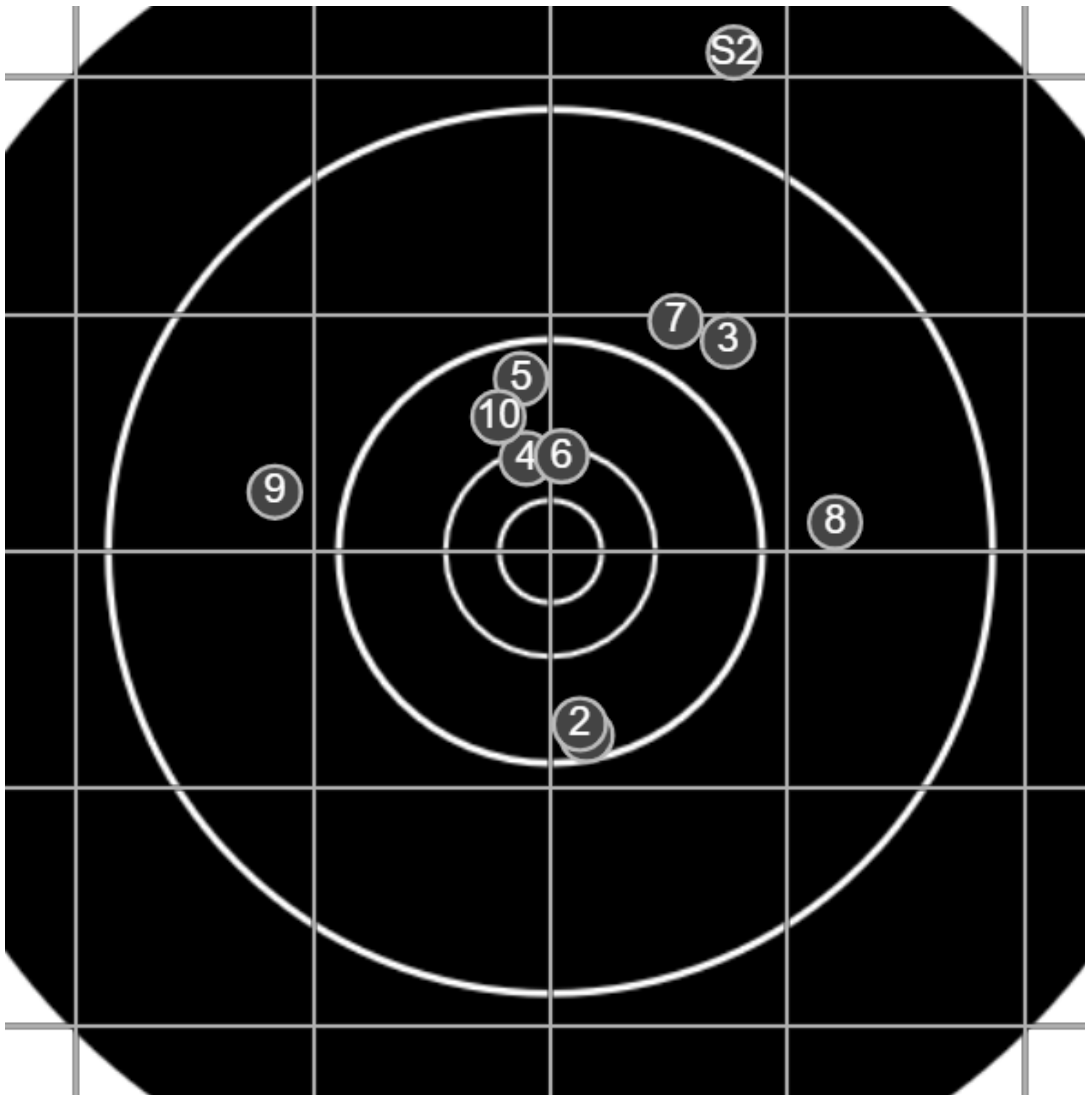

**SILVER
MOUNTAIN
TARGETS**
Made in Canada

true
Sat Jul 30 2022
12:50:17

BRC Club Shoot
N Rutherford Mem Trophy
800yards

BRC T4 [-64]
AU-600y

Group: 377.8 mm
(377.2w x 279.0h)

(F)
Shooter
Mal Wright [m24]

48.0

FINAL
v: 1938, sd: 7.9

#	fps	score
10	1941	5
9	1927	4
8	1926	4
7	1951	4
6	1939	6
5	1934	5
4	1944	6
3	1940	4
2	1932	5
1	1947	5
S2	1926	(3)
S1	1914	(3)