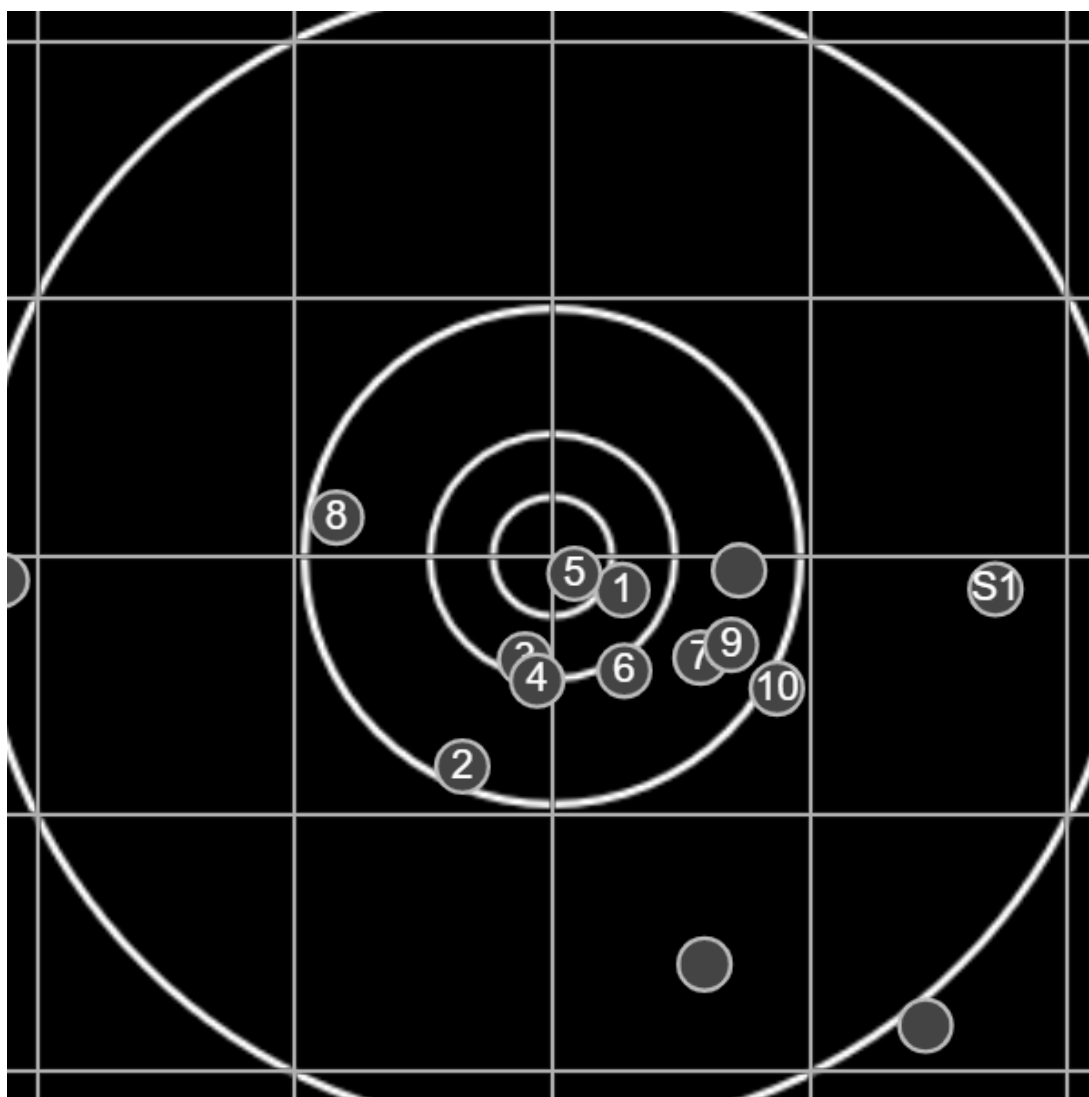

**SILVER  
MOUNTAIN  
TARGETS**  
Made in Canada

true  
Sat Jun 25 2022  
14:26:04

**BRC Club Shoot**  
Diggers & G James Cups  
500yards

**BRC T6 [-55]**  
AU-500y

Group: 243.9 mm  
(227.4w x 128.5h)

(F)

**Shooter**  
Jen Butler [m21]

**53.1**

**FINAL**  
v: 1971, sd: 14.1

#	fps	score
10	1950	4
9	1956	5
8	1986	5
7	1981	5
6	1962	5
5	1982	X
4	1975	6
3	1993	6
2	1953	5
1	1969	6
S1	1976	(4)
	1968	5
	1987	4
	1978	(3)
	1958	(4)

**SILVER  
MOUNTAIN  
TARGETS**  
Made in Canada

true  
Sat Jun 25 2022  
15:46:00

**BRC Club Shoot**  
Diggers & G James Cups  
500yards

**BRC T6 [-55]**  
AU-500y

Group: 209.5 mm  
(182.4w x 142.2h)

(F)

**Shooter**  
Jen Butler [m21]

**57.3**

**FINAL**  
v: 1966, sd: 15.4