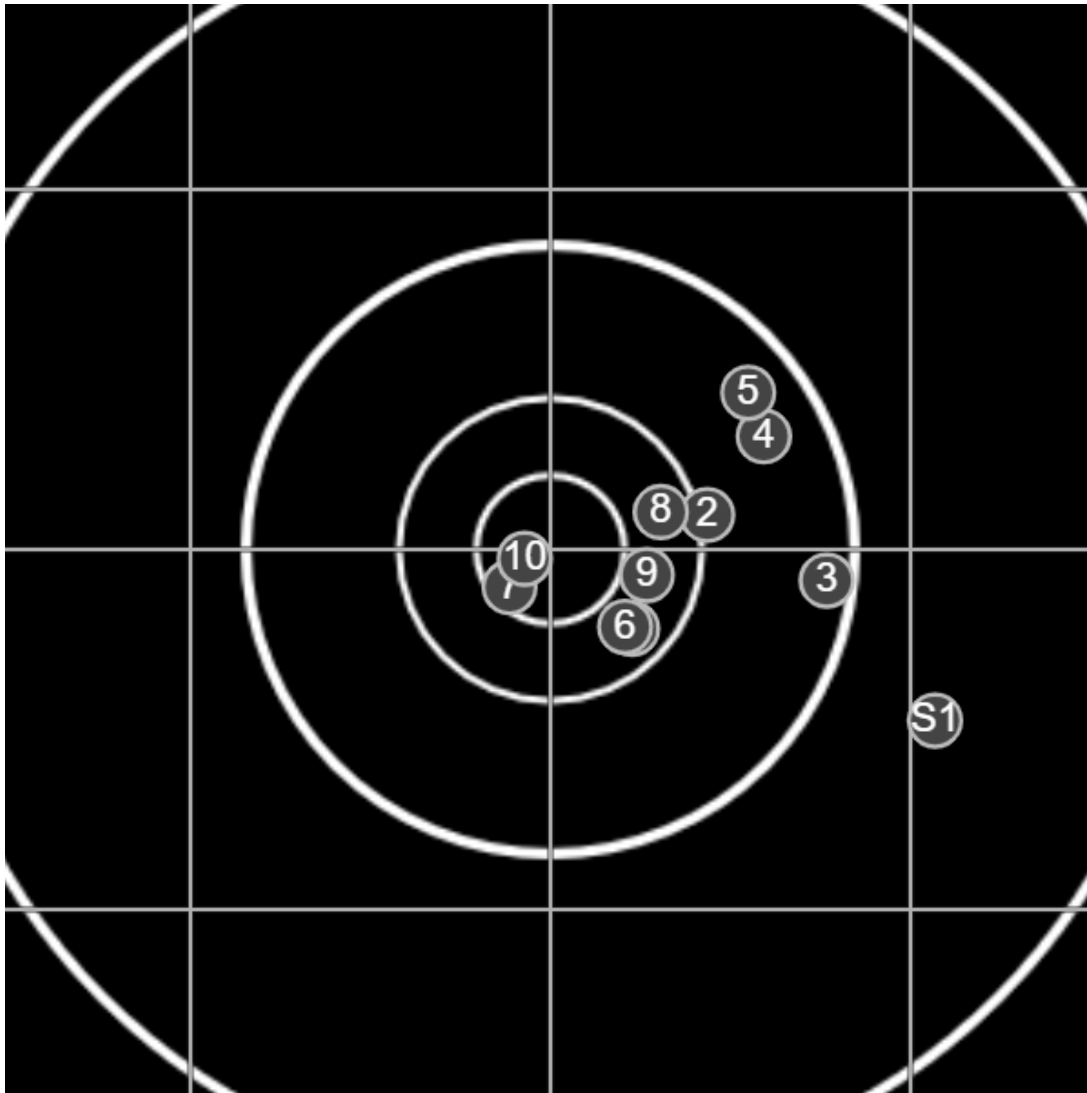

**SILVER  
MOUNTAIN  
TARGETS**  
Made in Canada

true  
Sat Mar 05 2022  
15:31:43

**BRC Club Shoot**  
C R Kelly Cup  
700yards

**BRC T6 [-68]**  
AU-700y

Group: 163.8 mm  
(163.8w x 121.8h)

(F)

**Shooter**  
Ben Wright [m09]

**57.2**

**FINAL**  
v: 1833, sd: 7.1

#	fps	score
10	1835	X
9	1829	6
8	1829	6
7	1836	X
6	1837	6
5	1834	5
4	1821	5
3	1828	5
2	1848	6
1	1827	6
S1	1817	(4)

**SILVER  
MOUNTAIN  
TARGETS**  
Made in Canada

true  
Sat Mar 05 2022  
16:39:20

**BRC Club Shoot**  
C R Kelly Cup  
700yards

**BRC T6 [-68]**  
AU-700y

Group: 277.1 mm  
(274.6w x 126.9h)

(F)  
**Shooter**  
Ben Wright [m09]

**56.0**

**FINAL**  
v: 1837, sd: 9.9

#	fps	score
10	1826	5
9	1839	6
8	1836	5
7	1836	6
6	1839	6
5	1817	5
4	1834	6
3	1847	5
2	1836	6
1	1856	6
S1	1832	(5)