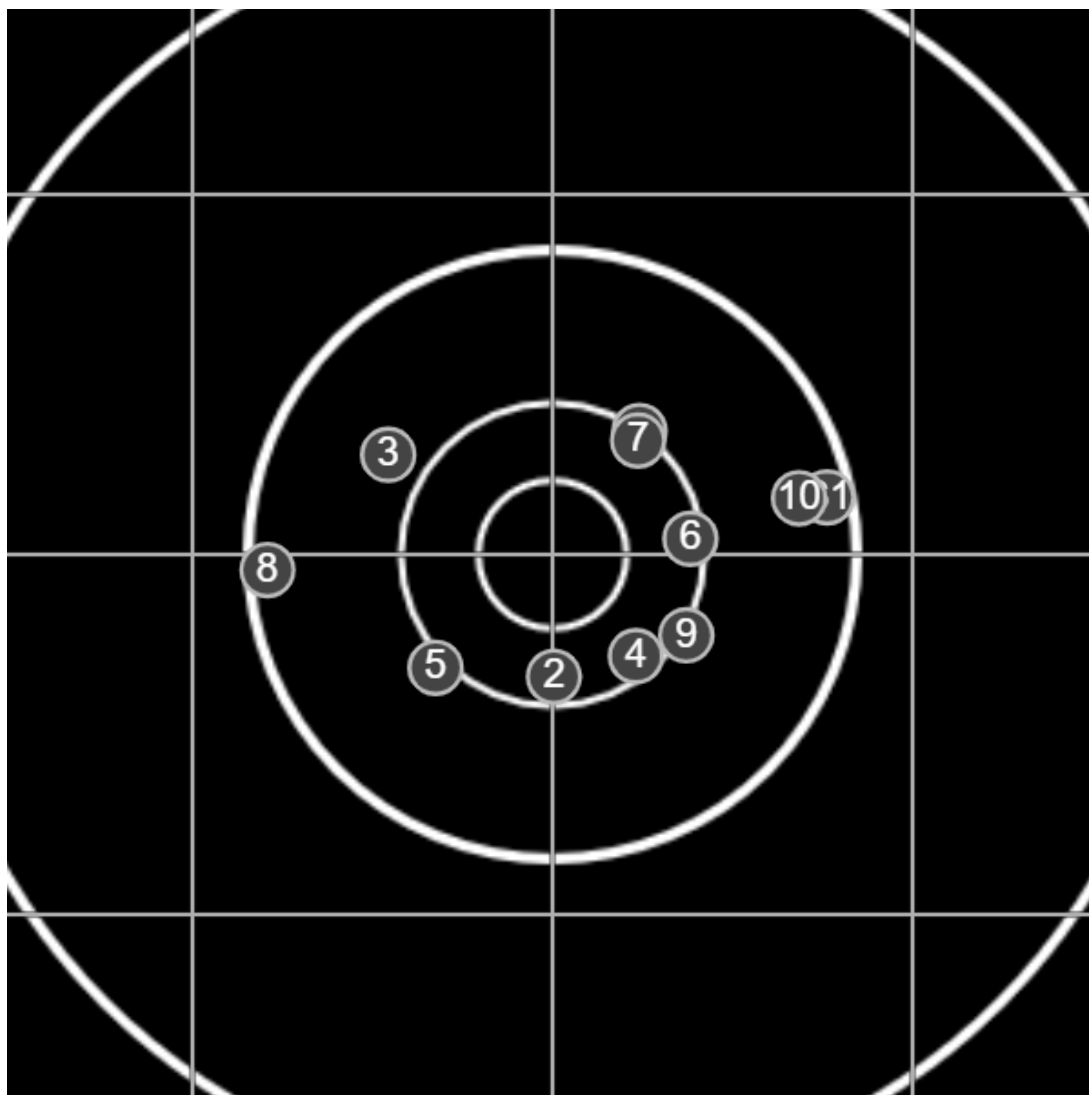

**BRC Club Shoot**  
C R Kelly Cup  
700yards

**BRC T6 [-68]**  
AU-700y

Group: 277.1 mm  
(274.6w x 126.9h)

(F)  
**Shooter**  
Ben Wright [m09]

**56.0**

**FINAL**  
v: 1837, sd: 9.9

#	fps	score
10	1826	5
9	1839	6
8	1836	5
7	1836	6
6	1839	6
5	1817	5
4	1834	6
3	1847	5
2	1836	6
1	1856	6
S1	1832	(5)

**SILVER  
MOUNTAIN  
TARGETS**  
Made in Canada

true  
Sat Mar 05 2022  
17:03:49

**BRC Club Shoot**  
C R Kelly Cup  
700yards

**BRC T6 [-68]**  
AU-700y

Group: 215.2 mm  
(212.0w x 128.2h)

(F)

**Shooter**  
Ben Wright [m09]