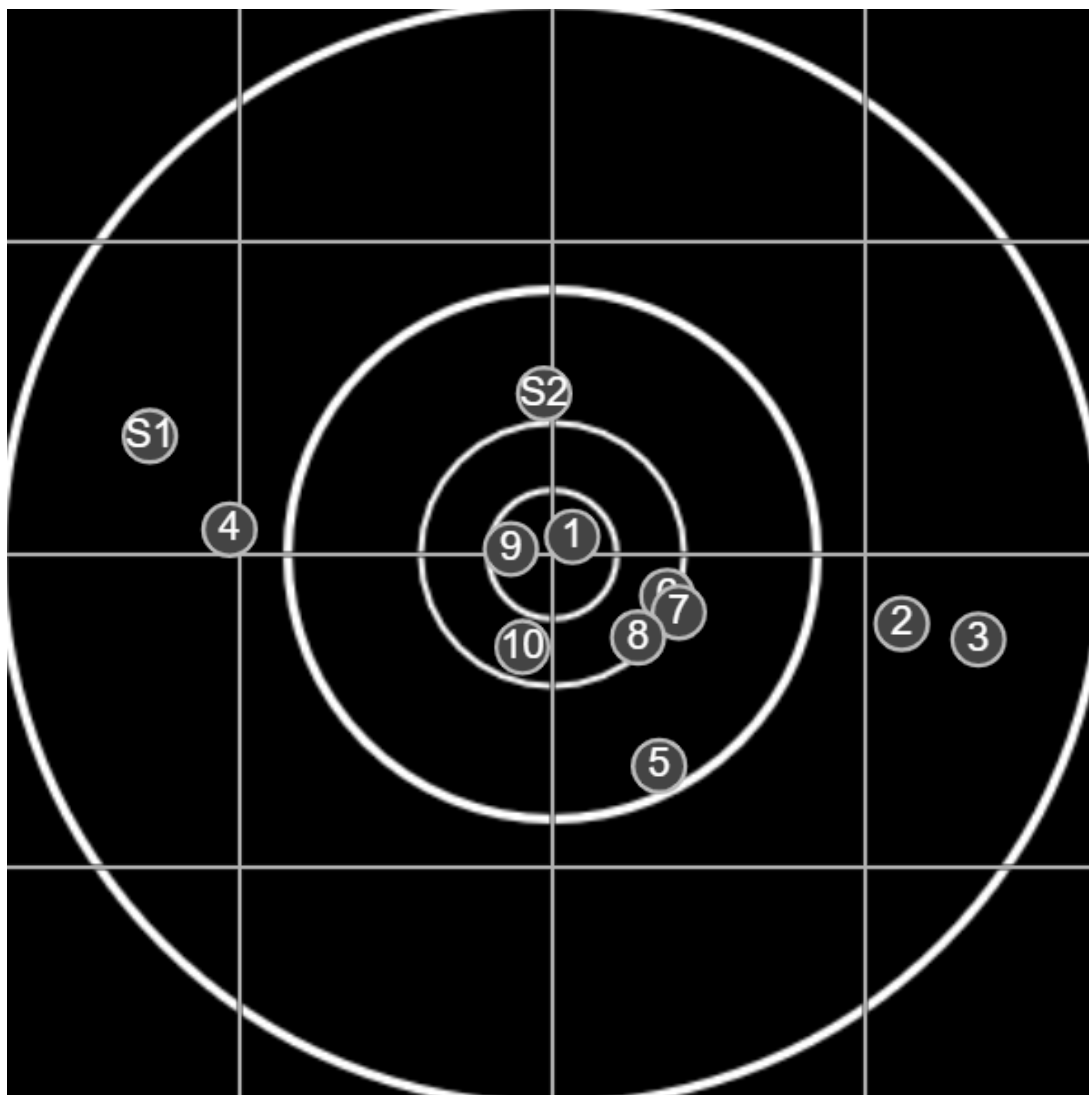

true  
Sat Mar 05 2022  
15:54:25

**BRC Club Shoot**  
C R Kelly Cup  
700yards

**BRC T6 [-68]**  
AU-700y

Group: 449.5 mm  
(444.7w x 140.5h)

(F)

**Shooter**  
Colin Howell [m10]

**53.2**

**FINAL**  
v: 1734, sd: 13.3