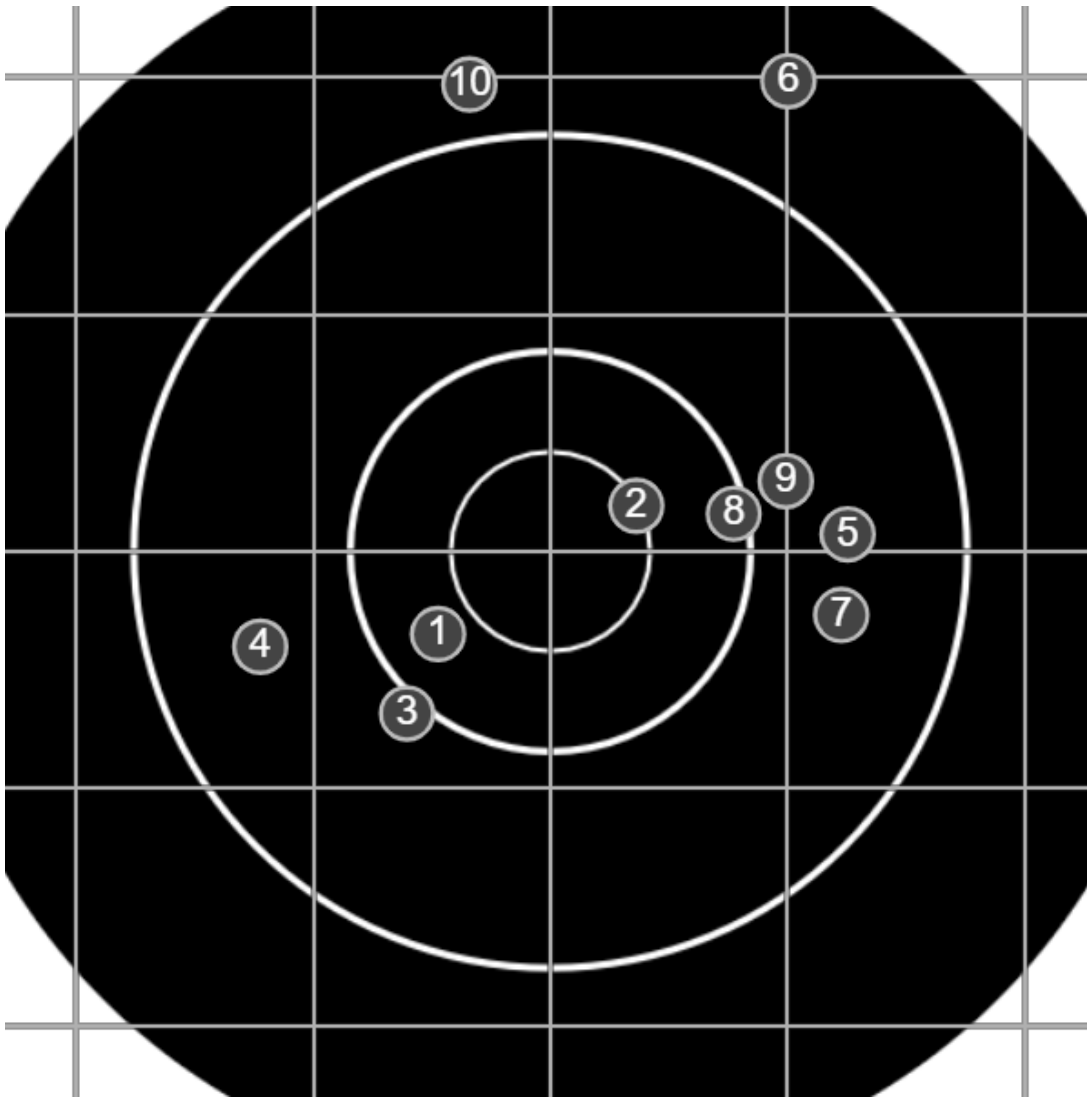

**SILVER
MOUNTAIN
TARGETS**
Made in Canada

true
Sat Mar 05 2022
15:18:08

BRC Club Shoot
C R Kelly Cup
700yards

BRC T4 [-70]
AU-700y

Group: 607.8 mm
(461.4w x 496.7h)

(Iron)
Shooter
Dennis Lavelle [m04]

41.1

FINAL
v: 1777, sd: 17.4

#	fps	score
10	1802	3
9	1793	4
8	1784	5
7	1773	4
6	1789	3
5	1768	4
4	1784	4
3	1745	4
2	1778	V
1	1750	5

**SILVER
MOUNTAIN
TARGETS**
Made in Canada

true
Sat Mar 05 2022
16:20:21

BRC Club Shoot
C R Kelly Cup
700yards