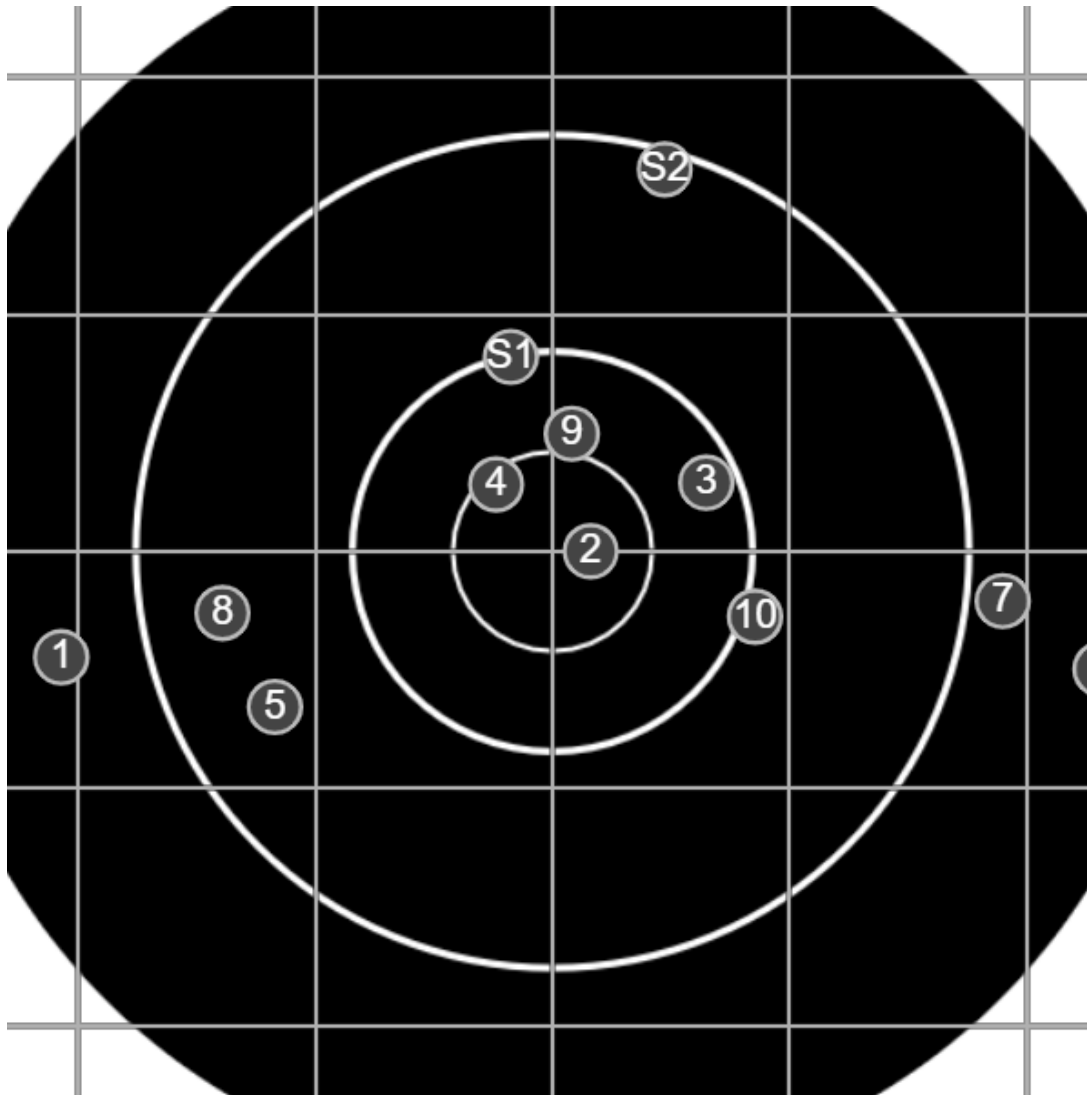

**SILVER
MOUNTAIN
TARGETS**
Made in Canada

true
Sat Mar 05 2022
15:46:22

BRC Club Shoot
C R Kelly Cup
700yards

BRC T6 [-68]
AU-700y

Group: 816.4 mm
(816.3w x 214.6h)

(Iron)
Shooter
Gordon Shepherd [m02]

41.2

FINAL
v: 1738, sd: 8.5

#	fps	score
10	1752	4
9	1735	5
8	1737	4
7	1743	3
6	1734	3
5	1720	4
4	1736	V
3	1743	5
2	1745	V
1	1729	3
S2	1733	(4)
S1	1727	(5)

**SILVER
MOUNTAIN
TARGETS**
Made in Canada

true
Sat Mar 05 2022
16:50:47

BRC Club Shoot
C R Kelly Cup
700yards

BRC T6 [-68]
AU-700y

Group: 801.4 mm
(797.9w x 224.2h)

(Iron)
Shooter
Gordon Shepherd [m02]

43.3

FINAL
v: 1743, sd: 11.3

#	fps	score
10	1740	V
9	1746	3
8	1726	V
7	1765	4
6	1744	4
5	1743	4
4	1738	V
3	1749	5
2	1724	5
1	1751	3
S2	1736	(4)
S1	1748	(4)