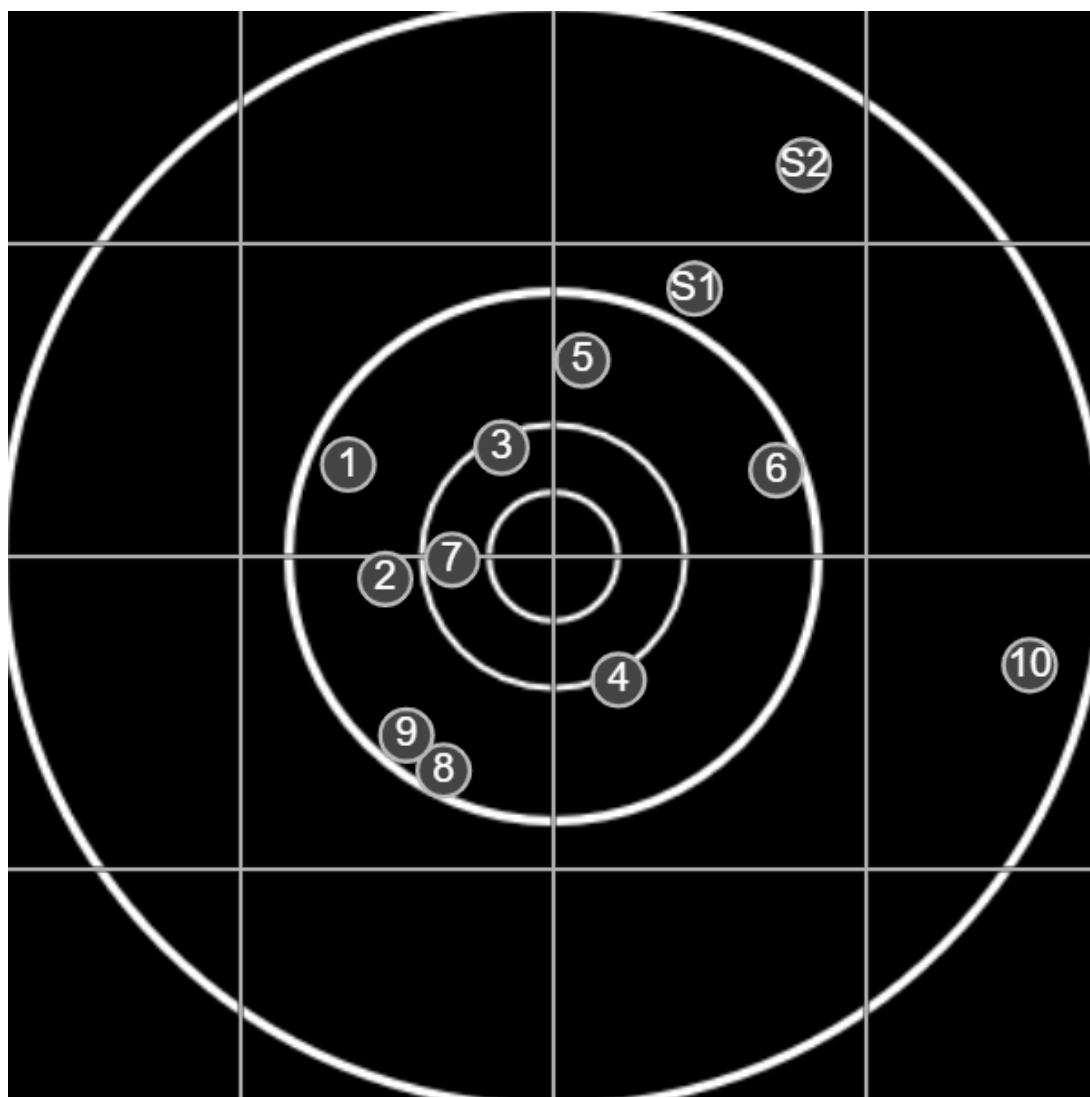

BRC Club Shoot
C R Kelly Cup
700yards

BRC T6 [-68]
AU-700y

Group: 422.1 mm
(404.9w x 243.7h)

(F)

Shooter
Jeff Eppleston [m07]

52.0

FINAL
v: 1813, sd: 8.6

#	fps	score
10	1804	4
9	1807	5
8	1820	5
7	1811	6
6	1821	5
5	1825	5
4	1808	6
3	1799	6
2	1811	5
1	1825	5
S2	1816	(4)
S1	1775	(4)