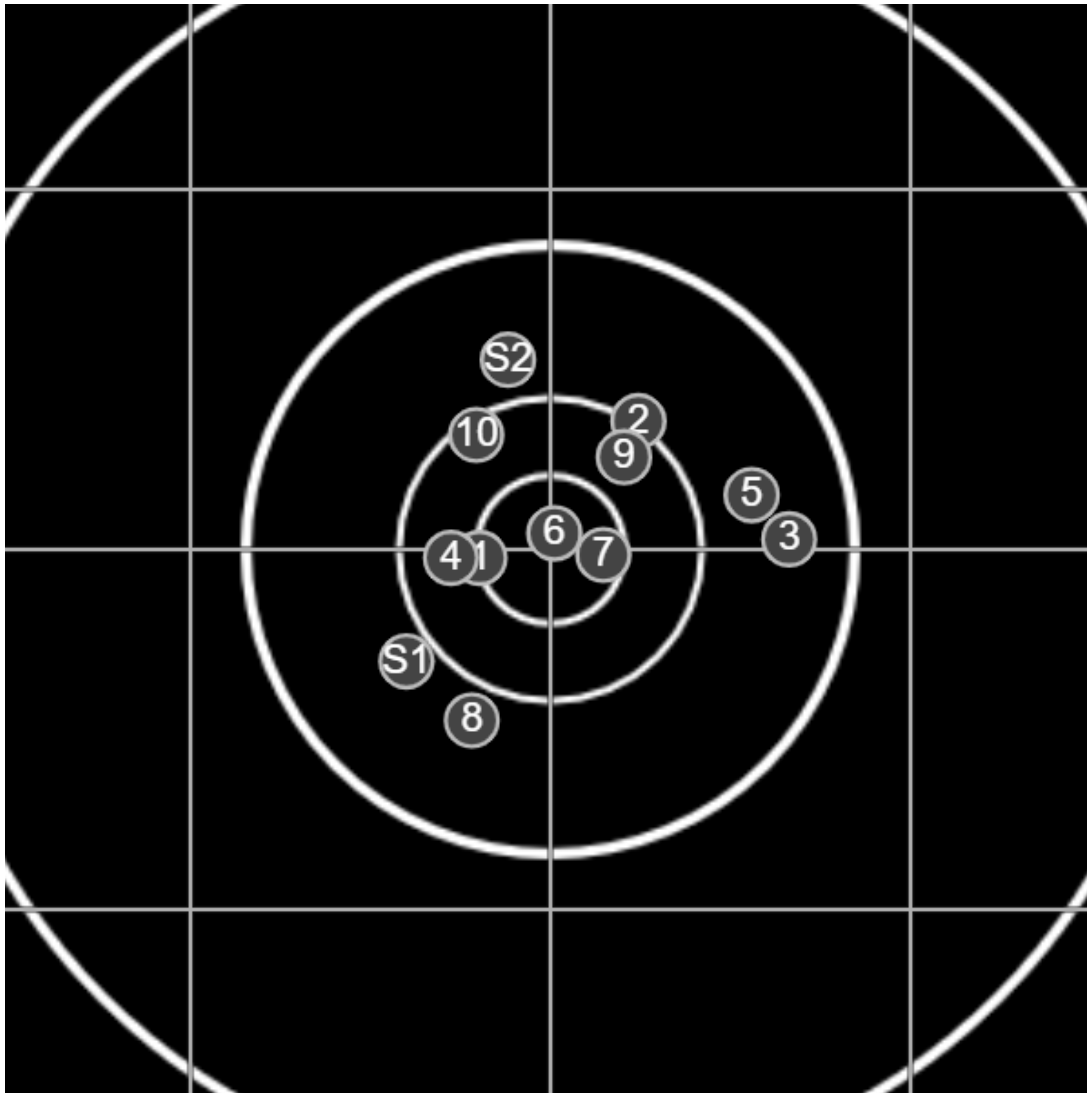

**SILVER
MOUNTAIN
TARGETS**
Made in Canada

true
Sat Mar 05 2022
14:59:33

BRC Club Shoot
C R Kelly Cup
700yards

BRC T6 [-68]
AU-700y

Group: 188.7 mm
(174.7w x 154.5h)

(F)

Shooter
Jeff Eppleston [m07]

57.3

FINAL
v: 1787, sd: 5.2

#	fps	score
10	1782	6
9	1778	6
8	1793	5
7	1792	X
6	1790	X
5	1791	5
4	1784	6
3	1789	5
2	1786	6
1	1780	X
S2	1773	(5)
S1	1748	(5)

**SILVER
MOUNTAIN
TARGETS**
Made in Canada

true
Sat Mar 05 2022
16:11:26