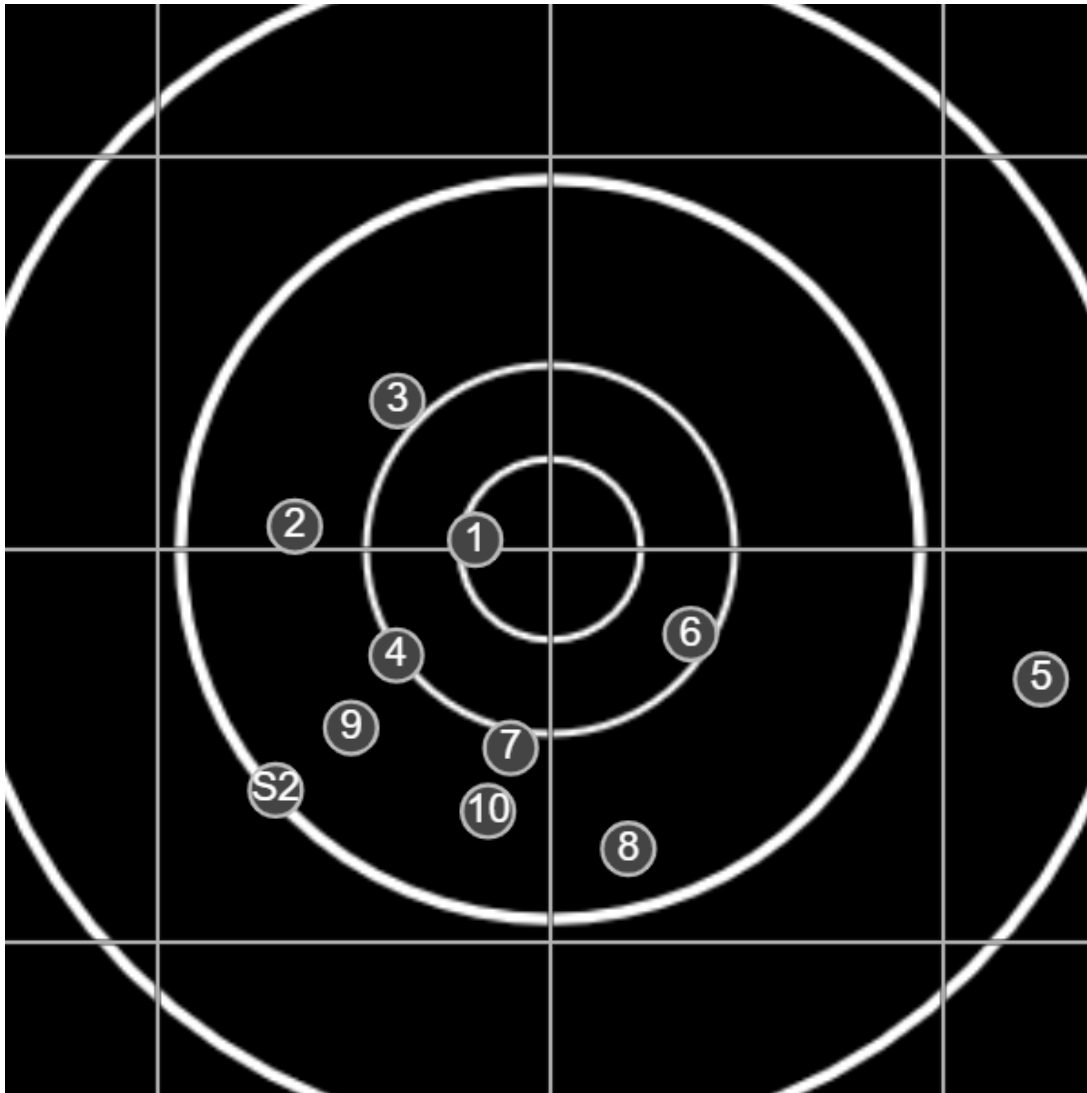

**SILVER
MOUNTAIN
TARGETS**
Made in Canada

true
Sat Mar 12 2022
12:54:23

BRC Club Shoot
C R Kelly Cup
800yards

BRC T6 [-64]
AU-LR

Group: 517.0 mm
(506.5w x 304.1h)

(F)

Shooter
Colin Howell [m10]

52.1

FINAL
v: 1414, sd: 7.0

#	fps	score
10	1412	5
9	1405	5
8	1416	5
7	1424	5
6	1412	6
5	1406	4
4	1422	6
3	1419	5
2	1404	5
1	1421	X
S2	1398	(5)
S1	1411	(3)

**SILVER
MOUNTAIN
TARGETS**
Made in Canada

true
Sat Mar 12 2022
13:32:39

BRC Club Shoot
C R Kelly Cup
800yards

BRC T6 [-64]
AU-LR

Group: 321.7 mm
(311.3w x 210.0h)

(F)
Shooter
Colin Howell [m10]

57.1

FINAL
v: 1421, sd: 10.3

#	fps	score
10	1439	6
9	1426	5
8	1414	6
7	1423	6
6	1428	6
5	1407	X
4	1431	5
3	1404	5
2	1423	6
1	1418	6