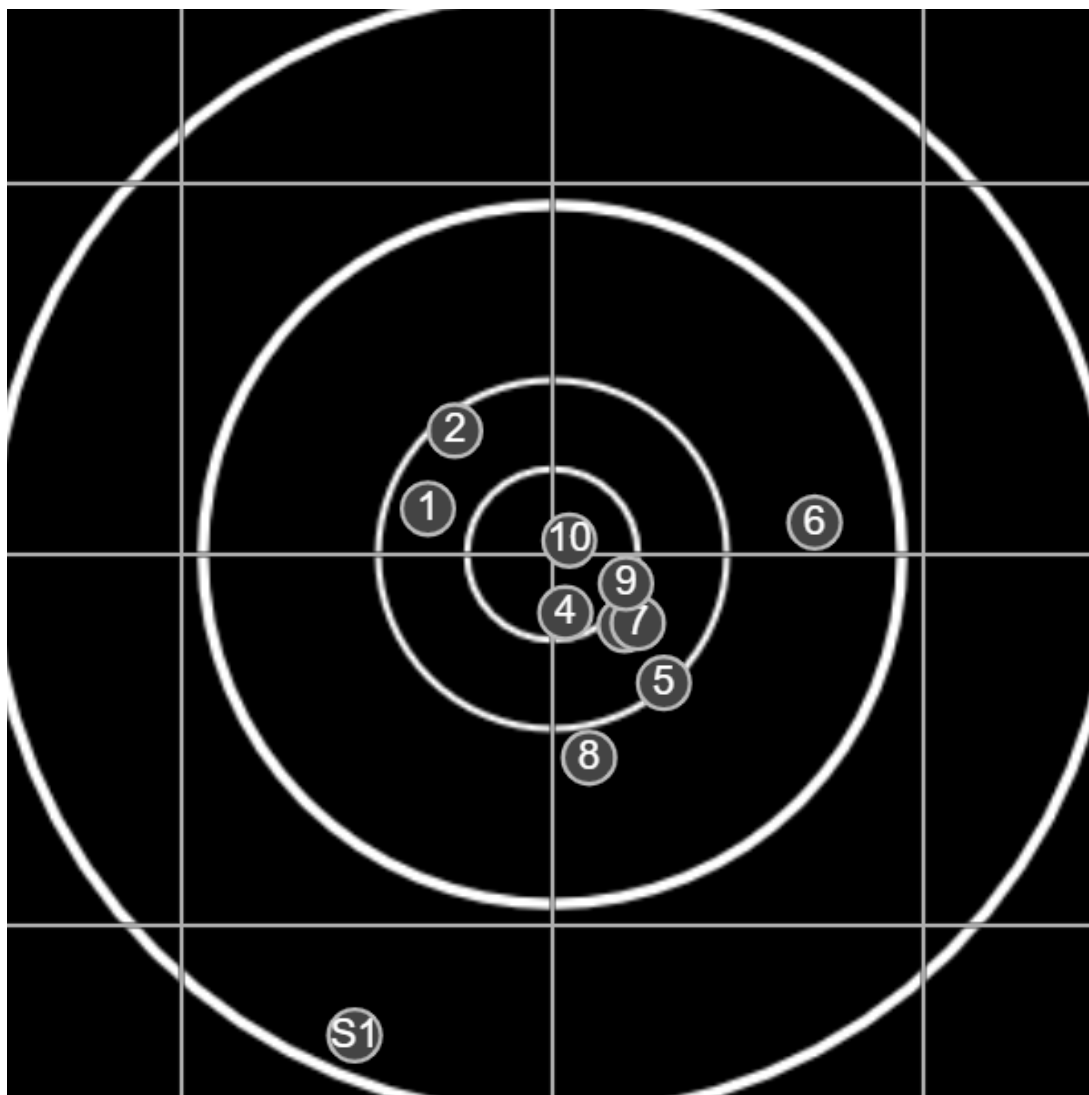

BRC Club Shoot
C R Kelly Cup
800yards

BRC T6 [-64]
AU-LR

Group: 277.9 mm
(277.8w x 234.9h)

(F)

Shooter
Geoff Willis [m06]

58.3

FINAL
v: 1707, sd: 9.6

#	fps	score
10	1698	X
9	1734	X
8	1707	5
7	1711	6
6	1701	5
5	1701	6
4	1705	X
3	1704	6
2	1701	6
1	1705	6
S1	1684	(4)