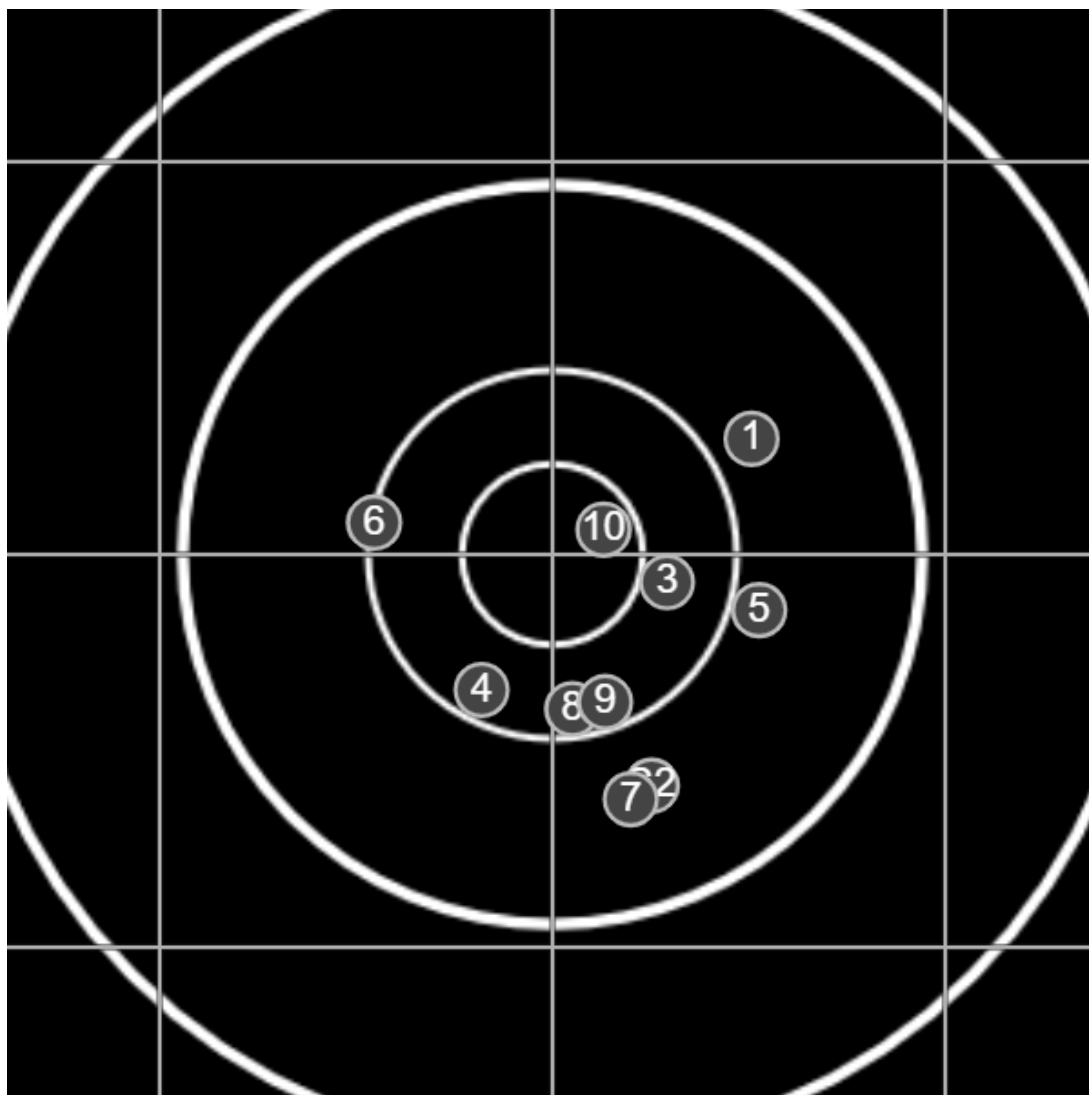

**SILVER
MOUNTAIN
TARGETS**
Made in Canada

Sat Mar 12 2022
13:04:57

BRC Club Shoot
C R Kelly Cup
800yards

BRC T6 [-64]
AU-LR

Group: 268.0 mm
(261.3w x 244.7h)

(F)

Shooter
Geoff Willis [m06]

51.1

9 / 10 shots
v: 1722, sd: 5.7

#	fps	score
10	1725	X
9	1723	6
8	1712	6
7	1717	5
6	1717	6
5	1719	5
4	1729	6
3	1721	6
2	0	0
1	1731	5
S2	1729	(5)
S1	1692	(2)

**SILVER
MOUNTAIN
TARGETS**
Made in Canada

true
Sat Mar 12 2022
13:39:47