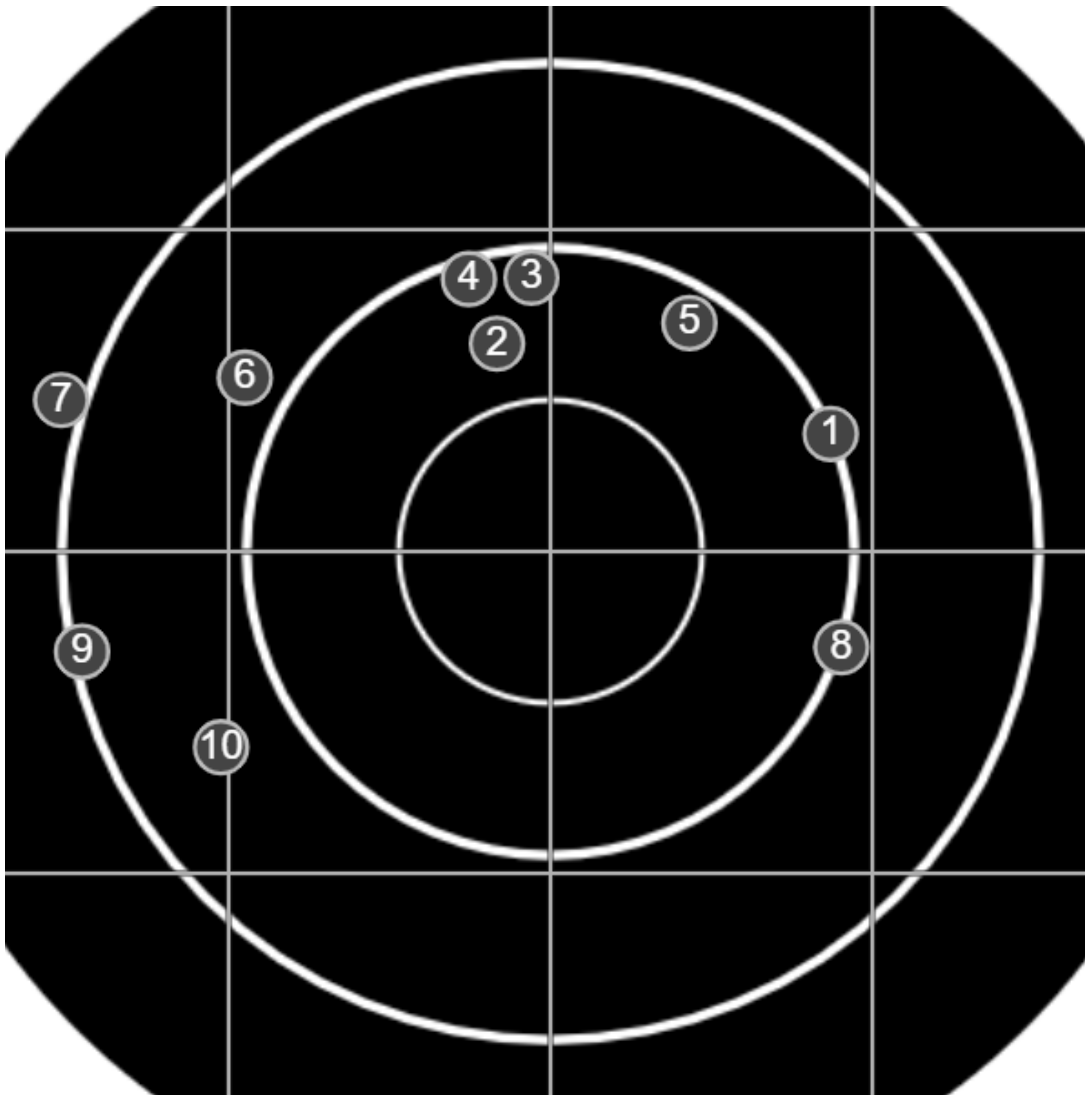

**SILVER
MOUNTAIN
TARGETS**
Made in Canada

true
Sat Mar 12 2022
13:59:39

BRC Club Shoot
C R Kelly Cup
800yards

BRC T4 [-64]
AU-LR

Group: 675.9 mm
(644.3w x 387.9h)

(Iron)
Shooter
Gordon Shepherd [m02]

45.0

FINAL
v: 1568, sd: 10.7

#	fps	score
10	1568	4
9	1557	4
8	1570	5
7	1590	3
6	1561	4
5	1574	5
4	1582	5
3	1566	5
2	1554	5
1	1560	5