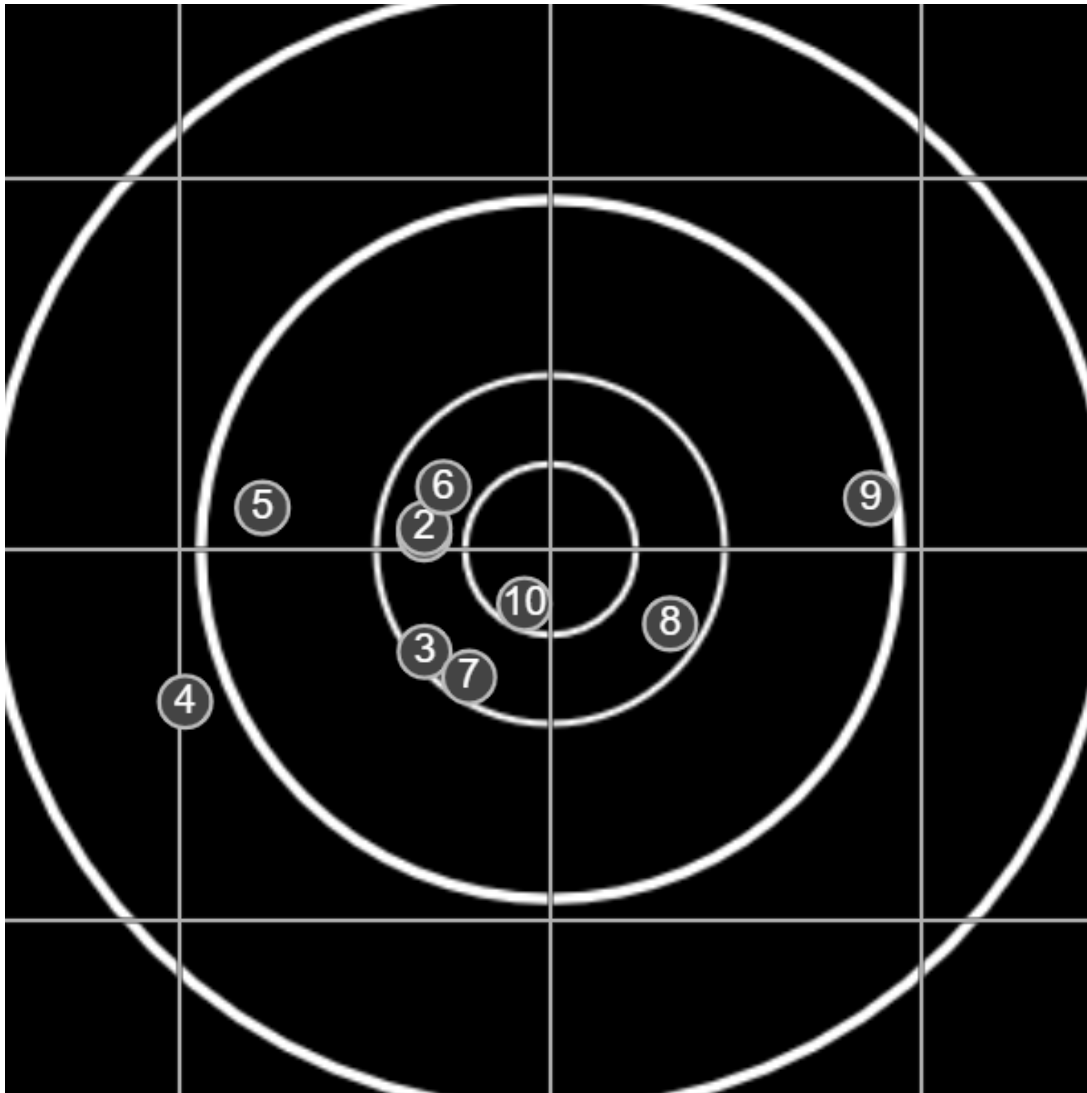

BRC Club Shoot
C R Kelly Cup
800yards

BRC T4 [-64]
AU-LR

Group: 513.7 mm
(492.5w x 154.0h)

(F)

Shooter
Graham Willis [m08]

56.1

FINAL
v: 1596, sd: 12.1

#	fps	score
10	1589	X
9	1589	5
8	1592	6
7	1627	6
6	1598	6
5	1596	5
4	1605	4
3	1599	6
2	1583	6
1	1586	6